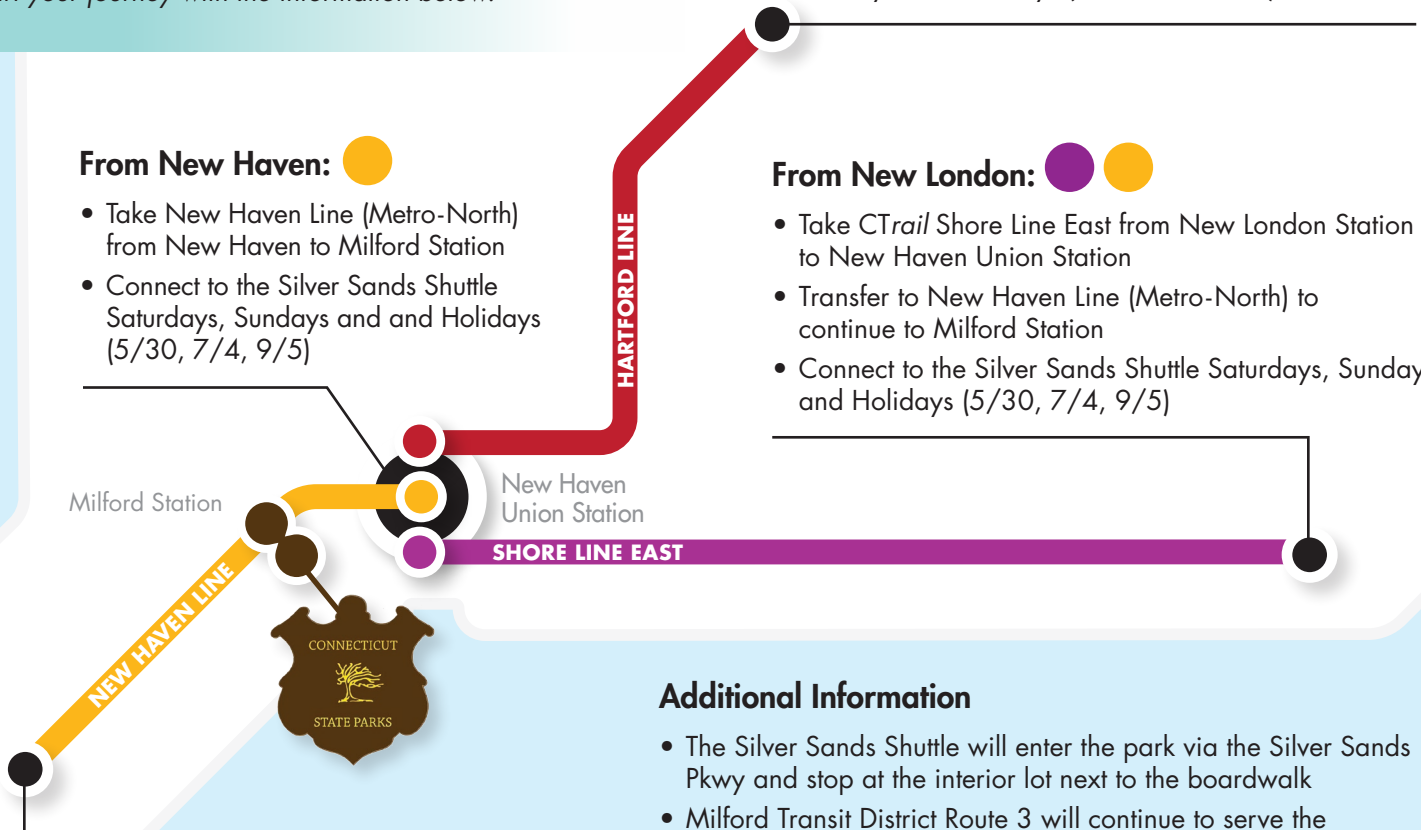

- Take CTrail Hartford Line from Hartford Union Station to New Haven Union Station
- Transfer to New Haven Line (Metro-North) to continue to Milford Station
- Connect to the Silver Sands Shuttle Saturdays, Sundays and Holidays (5/30, 7/4, 9/5)

From New Haven:

- Take New Haven Line (Metro-North) from New Haven to Milford Station
- Connect to the Silver Sands Shuttle Saturdays, Sundays and and Holidays (5/30, 7/4, 9/5)

From New London:

- Take CTrail Shore Line East from New London Station to New Haven Union Station
- Transfer to New Haven Line (Metro-North) to continue to Milford Station
- Connect to the Silver Sands Shuttle Saturdays, Sundays and Holidays (5/30, 7/4, 9/5)

Milford Station

New Haven Union Station

SHORE LINE EAST

NEW HAVEN LINE

HARTFORD LINE

From Stamford:

- Take New Haven Line (Metro-North) from Stamford to Milford Station
- Connect to the Silver Sands Shuttle Saturdays, Sundays and Holidays (5/30, 7/4, 9/5)

Additional Information

- The Silver Sands Shuttle will enter the park via the Silver Sands Pkwy and stop at the interior lot next to the boardwalk
- Milford Transit District Route 3 will continue to serve the fisherman's lot off East Broadway, M – F
- Bus connections to the Silver Sands Shuttle are available from the Coastal Link at Milford Train Station and CTtransit at CT Post Mall
- Park admission is free when arriving by bus
- Bus service is free through December 1st