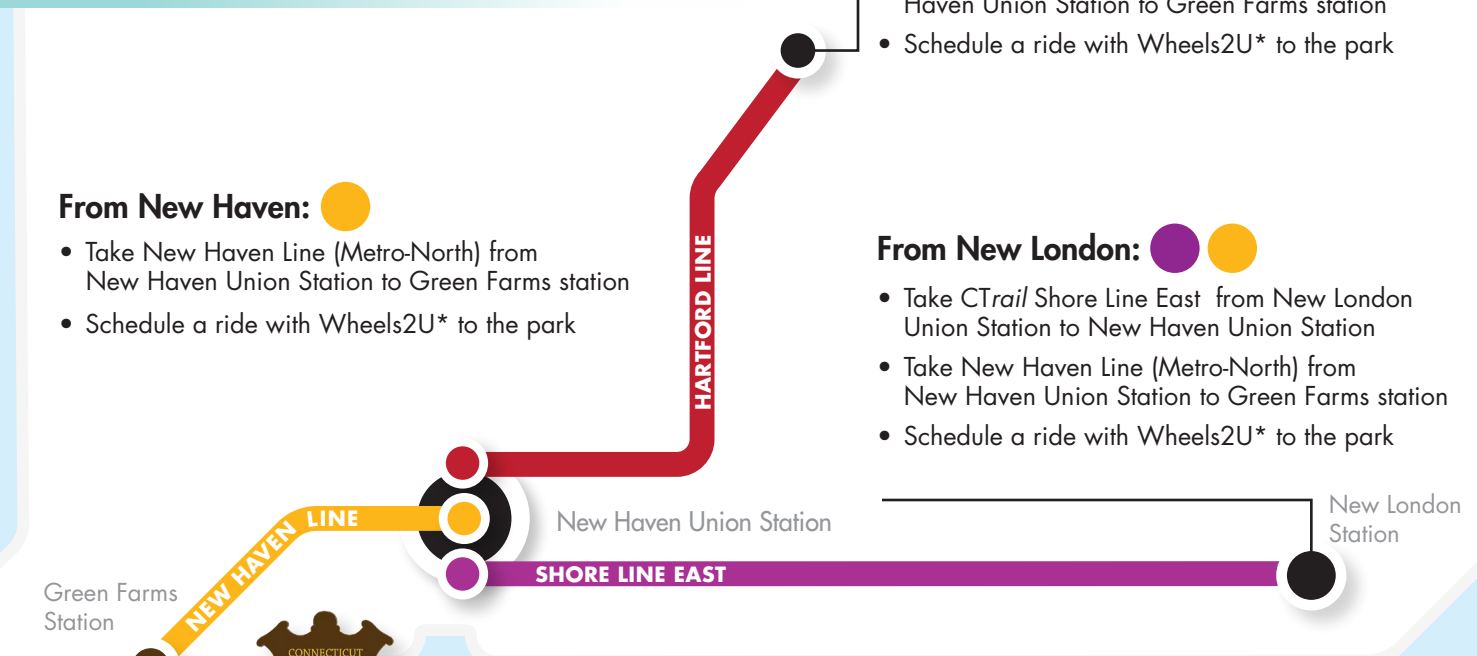

Your next adventure awaits!

The ParkConneCT program is expanding and now includes transit services and connections to more of Connecticut's state parks. Start your adventure with the information below:

From New Haven:

- Take New Haven Line (Metro-North) from New Haven Union Station to Green Farms station
- Schedule a ride with Wheels2U* to the park

From Hartford:

- Take CTrail Hartford Line from Hartford Union Station to New Haven Union Station
- Take New Haven Line (Metro-North) from New Haven Union Station to Green Farms station
- Schedule a ride with Wheels2U* to the park

From New London:

- Take CTrail Shore Line East from New London Union Station to New Haven Union Station
- Take New Haven Line (Metro-North) from New Haven Union Station to Green Farms station
- Schedule a ride with Wheels2U* to the park

From Stamford:

- Take New Haven Line (Metro-North) from Stamford to Green Farms station
- Schedule a ride with the on-demand ride service (Westport Wheels2u) offered by the Norwalk Transit district to the park*
- Schedule a ride with Wheels2U* to the park