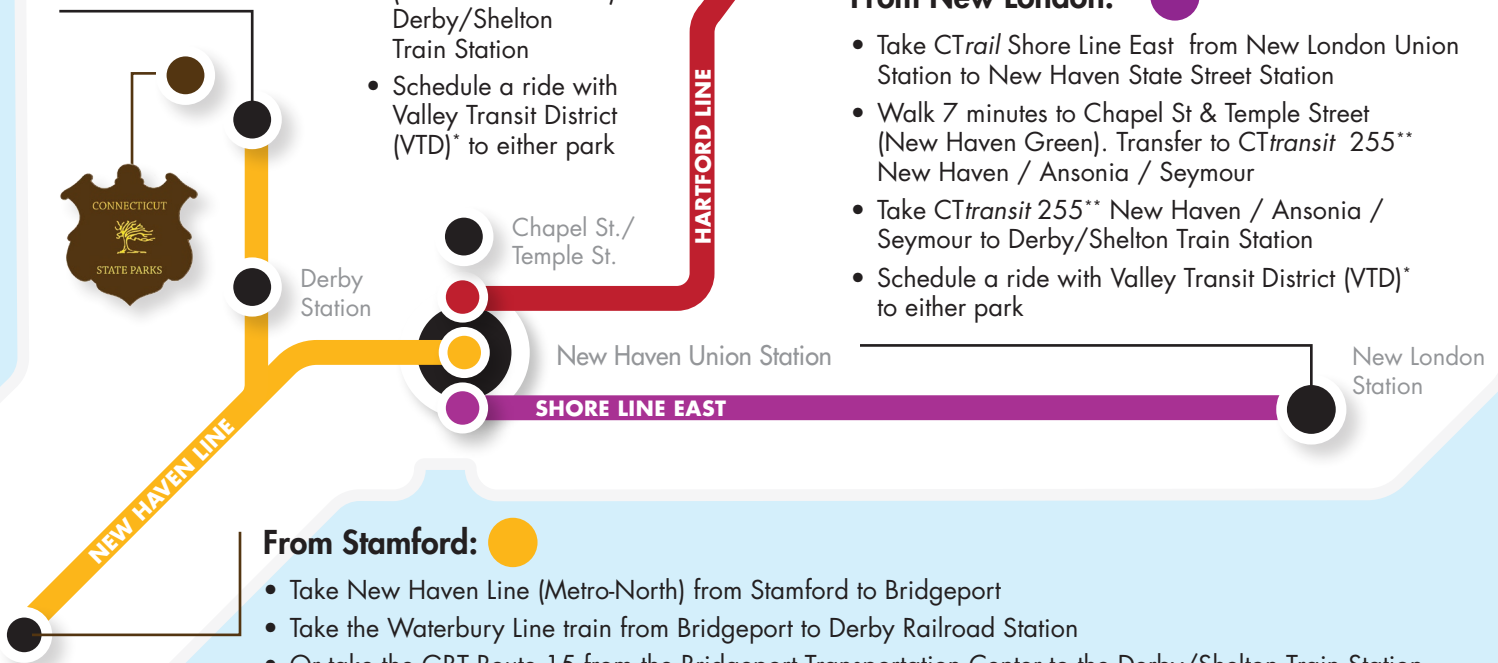

### From Waterbury:

- Take Waterbury Line (Metro-North) to Derby/Shelton Station
- Schedule a ride with Valley Transit District (VTD)\* to either park

### From Hartford:

- Take CTrail Hartford Line from Hartford Union Station to New Haven State Street Station
- Walk 7 minutes to Chapel Street & Temple Street (New Haven Green). Transfer to CTtransit 255\*\* New Haven / Ansonia / Seymour
- Take CTtransit 255\*\* New Haven / Ansonia / Seymour to Derby/Shelton Train Station
- Schedule a ride with Valley Transit District (VTD)\* to either park

### From New London:

- Take CTrail Shore Line East from New London Union Station to New Haven State Street Station
- Walk 7 minutes to Chapel St & Temple Street (New Haven Green). Transfer to CTtransit 255\*\* New Haven / Ansonia / Seymour
- Take CTtransit 255\*\* New Haven / Ansonia / Seymour to Derby/Shelton Train Station
- Schedule a ride with Valley Transit District (VTD)\* to either park

### From Stamford:

- Take New Haven Line (Metro-North) from Stamford to Bridgeport
- Take the Waterbury Line train from Bridgeport to Derby Railroad Station
- Or take the GBT Route 15 from the Bridgeport Transportation Center to the Derby/Shelton Train Station
- Schedule a ride with Valley Transit District (VTD)\* to either park