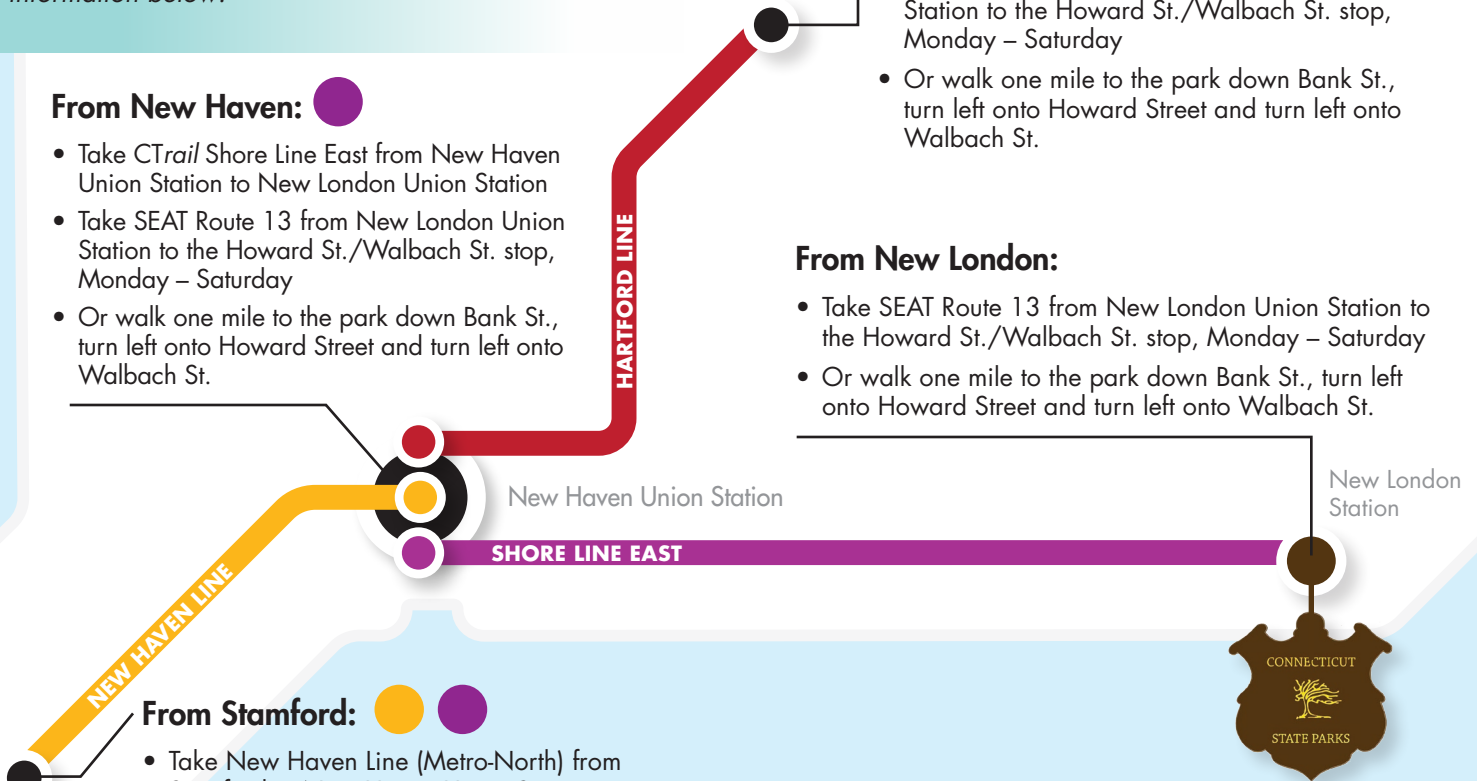

From Hartford:

- Take CTrail Hartford Line from Hartford Union Station to New Haven Union Station
- Transfer to CTrail Shore Line East to continue to New London Union Station
- Take SEAT Route 13 from New London Union Station to the Howard St./Walbach St. stop, Monday – Saturday
- Or walk one mile to the park down Bank St., turn left onto Howard Street and turn left onto Walbach St.

From New London:

- Take SEAT Route 13 from New London Union Station to the Howard St./Walbach St. stop, Monday – Saturday
- Or walk one mile to the park down Bank St., turn left onto Howard Street and turn left onto Walbach St.

From Stamford:

- Take New Haven Line (Metro-North) from Stamford to New Haven Union Station
- Transfer to CTrail Shore Line East to continue to New London Union Station
- Take SEAT Route 13 from New London Union Station to the Howard St./Walbach St. stop, Monday – Saturday
- Or walk one mile to the park down Bank St., turn left onto Howard Street and turn left onto Walbach St.

Additional Information

- The Thames River Heritage Park Water Taxi also connects to Fort Trumbull State Park and Groton, Saturday, Sunday, and Holidays between June 12 and September 12
- Park admission is free when arriving by bus
- Bus service is free through December 1st