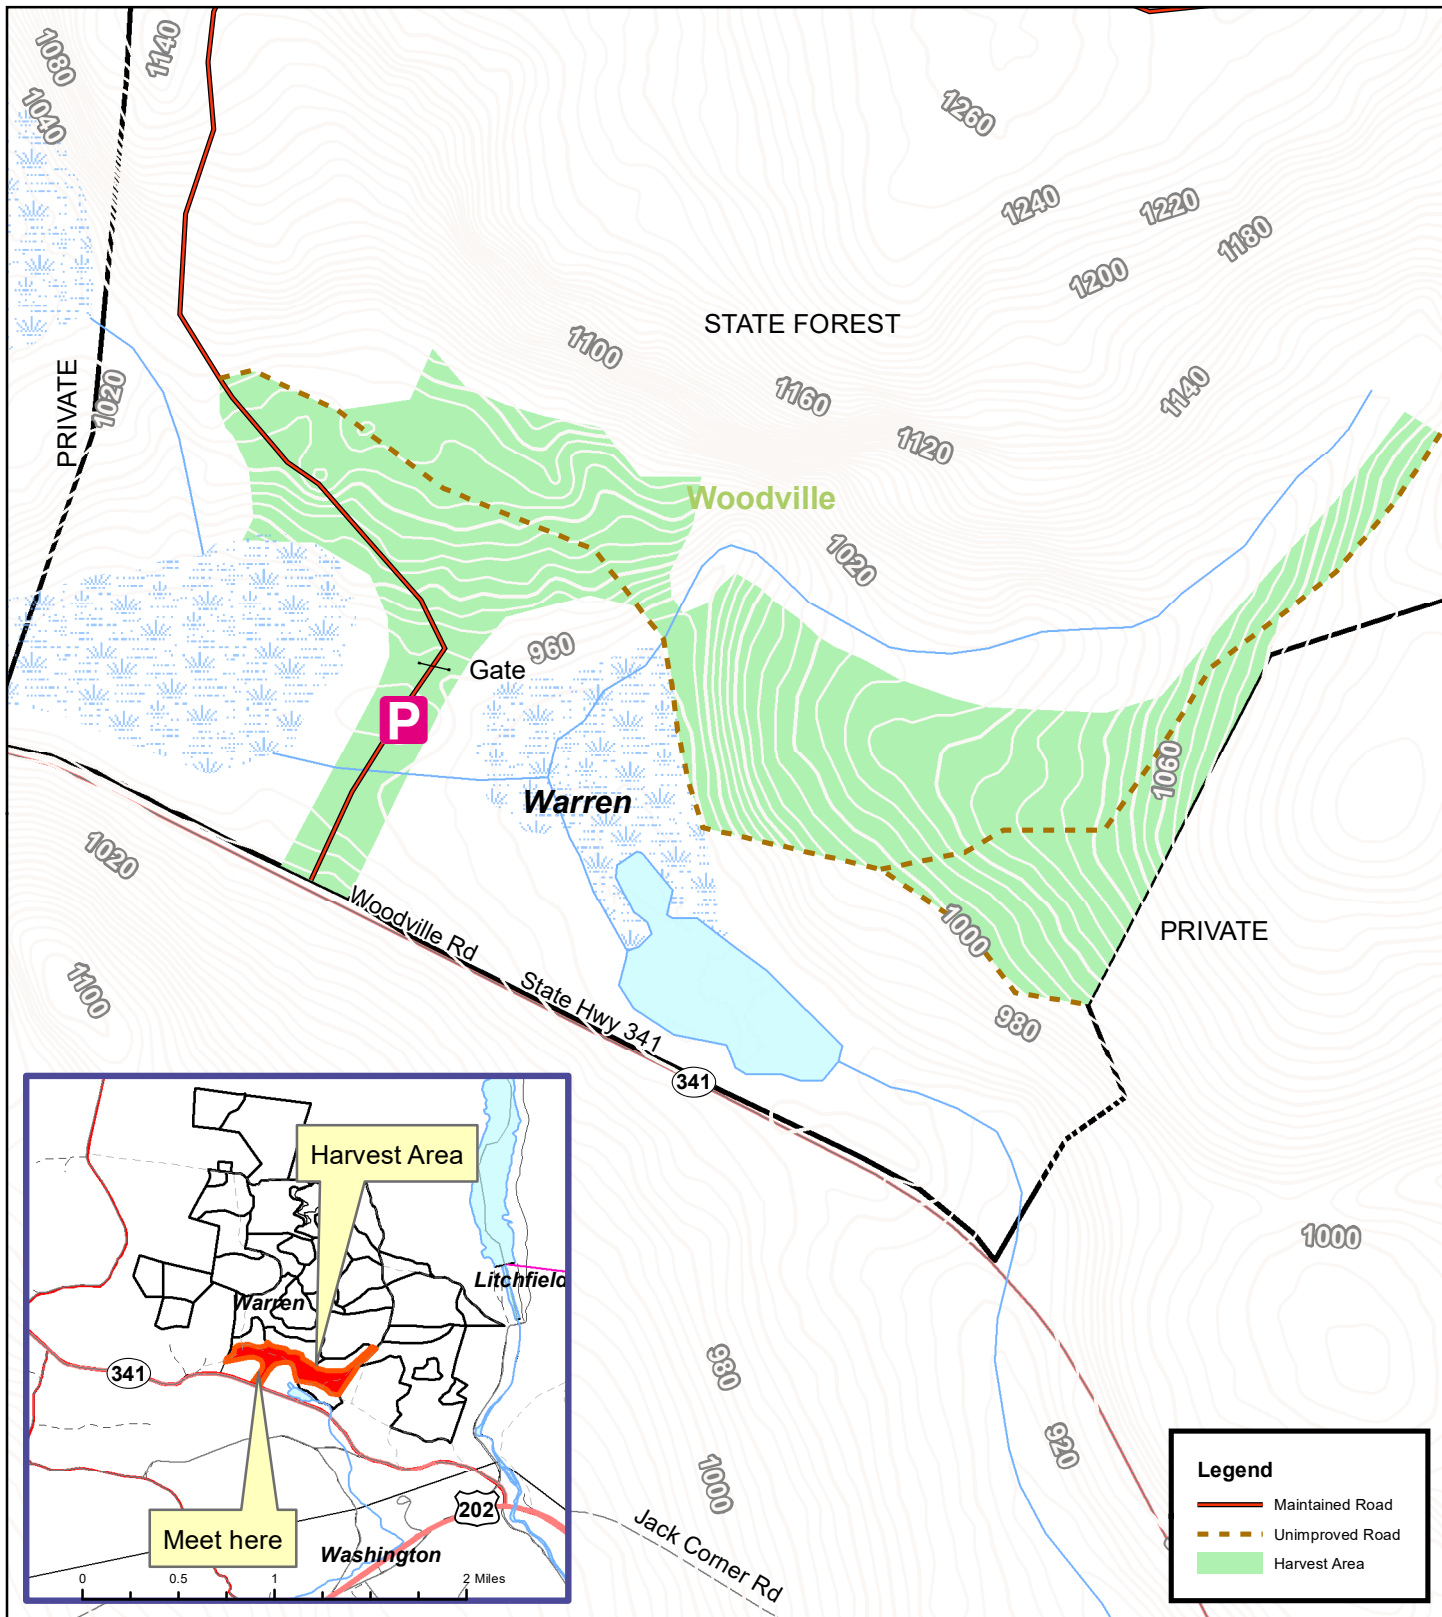

Exhibit A W-429 Wyantenock State Forest Woodville Block

Compartment 3, Stand 6
Warren, Connecticut
27 Acres

Map by David S. Irvin
January 16, 2019

Legend

- Maintained Road
- Unimproved Road
- Harvest Area