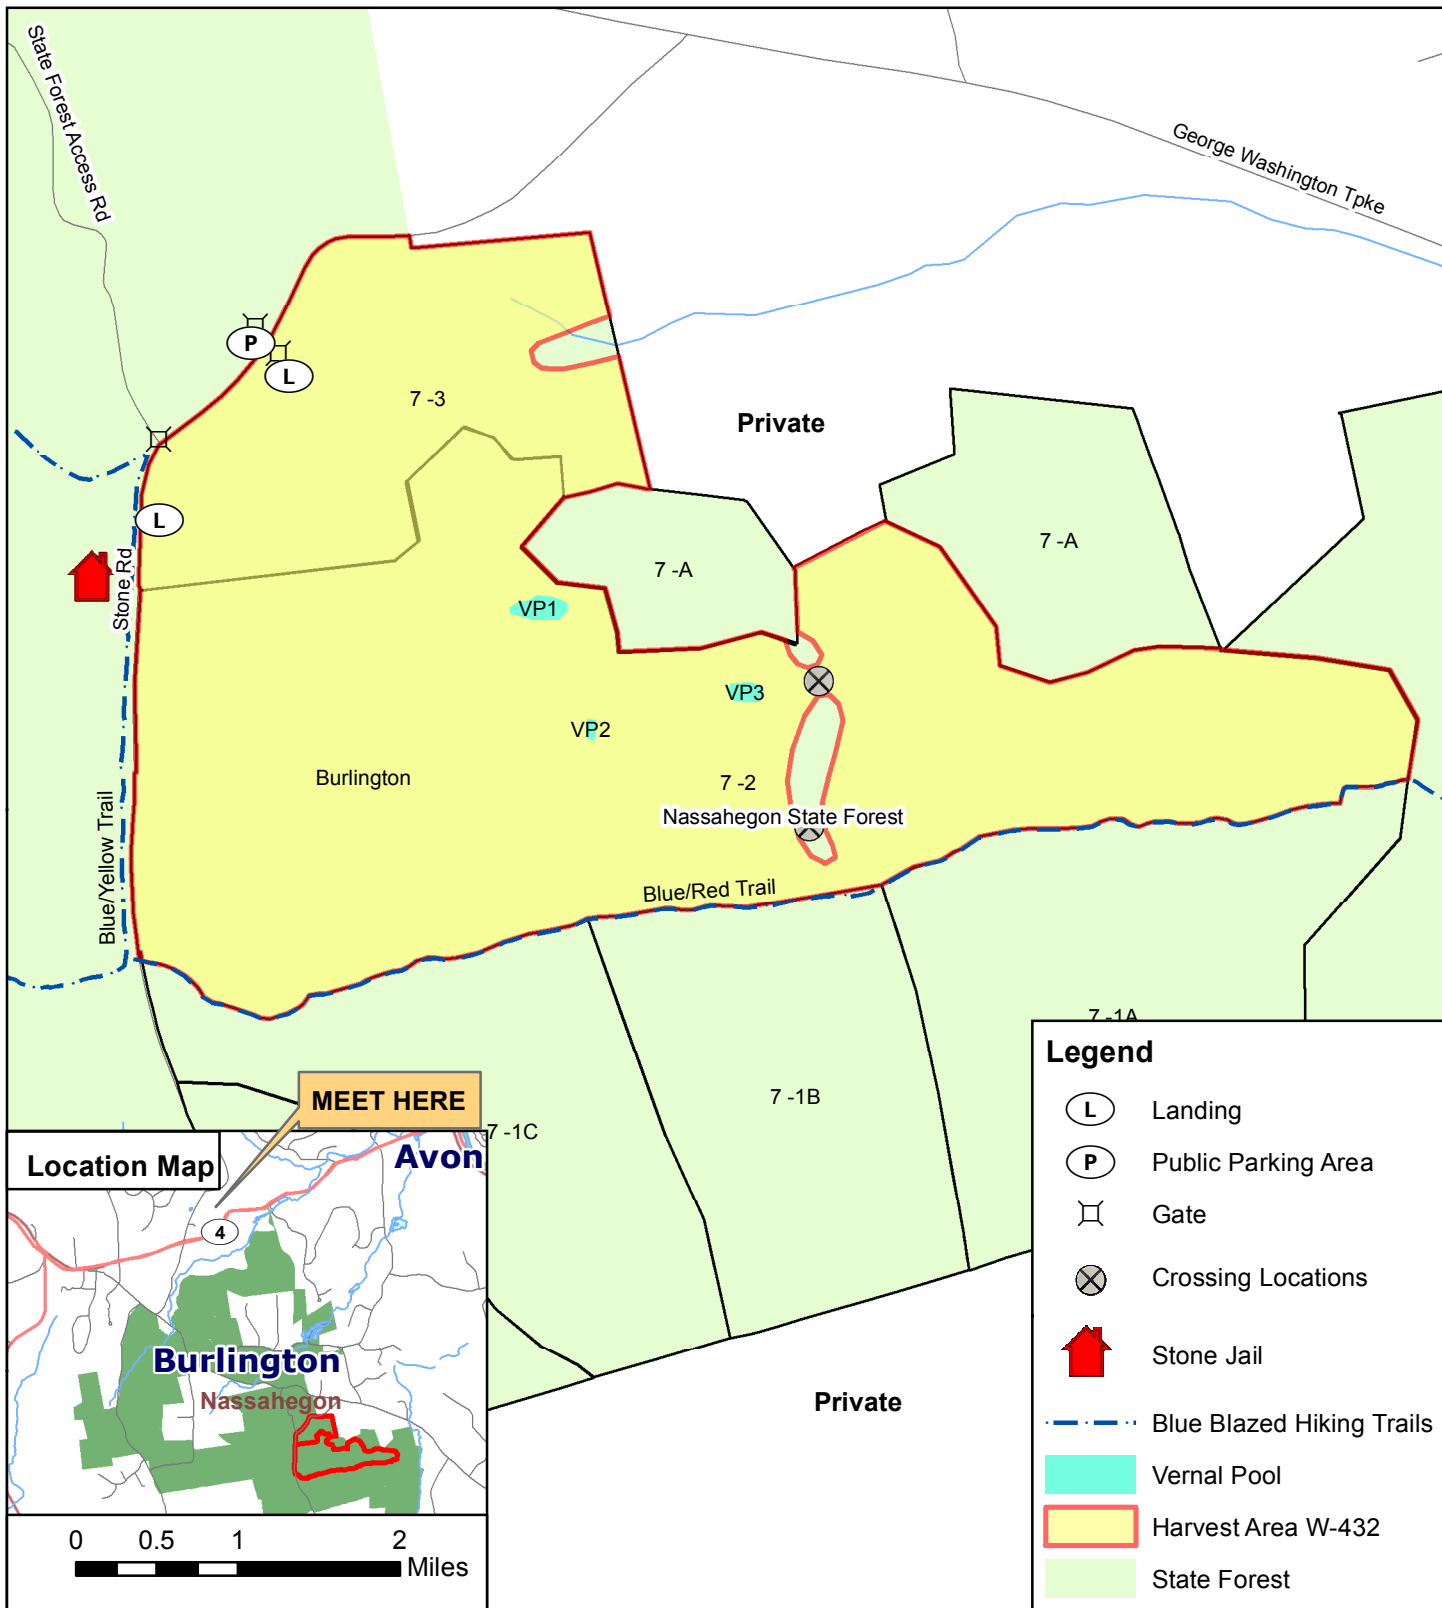

Nassahegon State Forest Sale W-432 Base Map

Compartment 7, Stands 2 and 3
Burlington, Connecticut
Harvest Area: 75 acres

June 28, 2018
Map prepared by: Jill Humphreys

0 125 250 500 Feet
1:6,000

Exhibit A

Legend

- Landing
- Public Parking Area
- Gate
- Crossing Locations
- Stone Jail
- Blue Blazed Hiking Trails
- Vernal Pool
- Harvest Area W-432
- State Forest

Location Map

MEET HERE

Avon

Burlington

Nassahegon

0 0.5 1 2 Miles

The location map shows the regional context of the forest. It highlights the towns of Avon and Burlington. A red outline on the map indicates the location of the Nassahegon State Forest. A callout box labeled 'MEET HERE' points to a specific location on the map. A scale bar at the bottom indicates distances up to 2 miles.