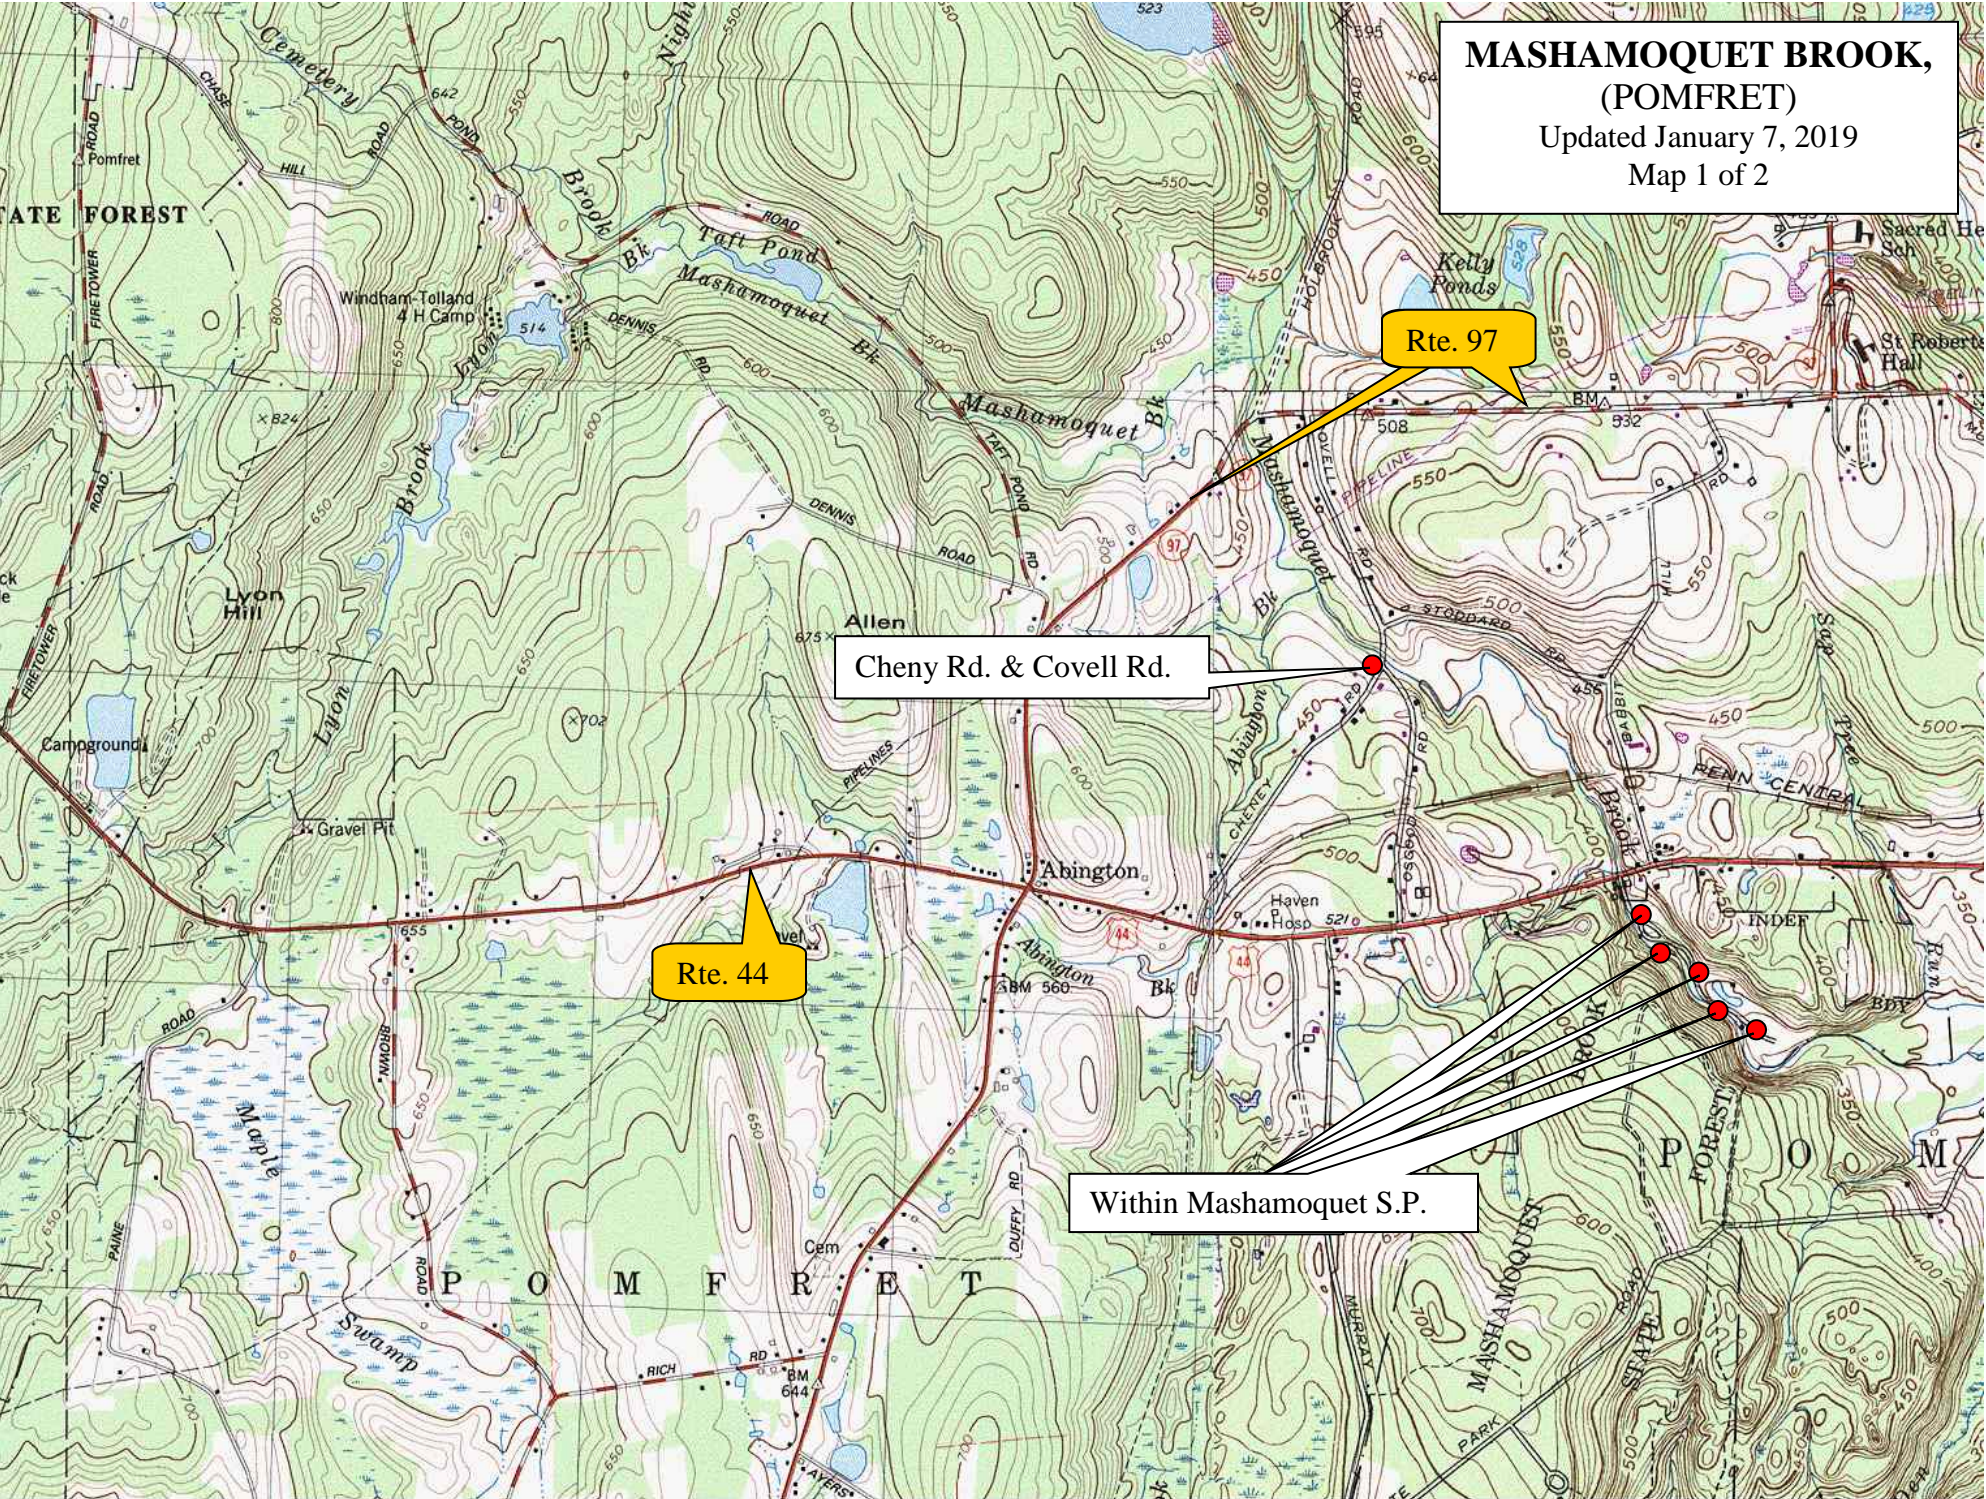

**MASHAMOQUET BROOK,
(POMFRET)**

Updated January 7, 2019
Map 1 of 2

Rte. 97

Cheny Rd. & Covell Rd.

Rte. 44

Within Mashamoquet S.P.

MASHAMOQUET BROOK, (POMFRET)

Updated January 7, 2019
Map 2 of 2

Killingly Rd. (Rte. 169).

Pomfret St. (Rte. 169). Baffin
Sanctuary Parking

Rte. 101

Wolf Den Dr.
(Botham Rd.
off State Park
Rd.).

Bosworth Rd.

Wright's Crossing Rd. off Mill Rd.

Rte. 169