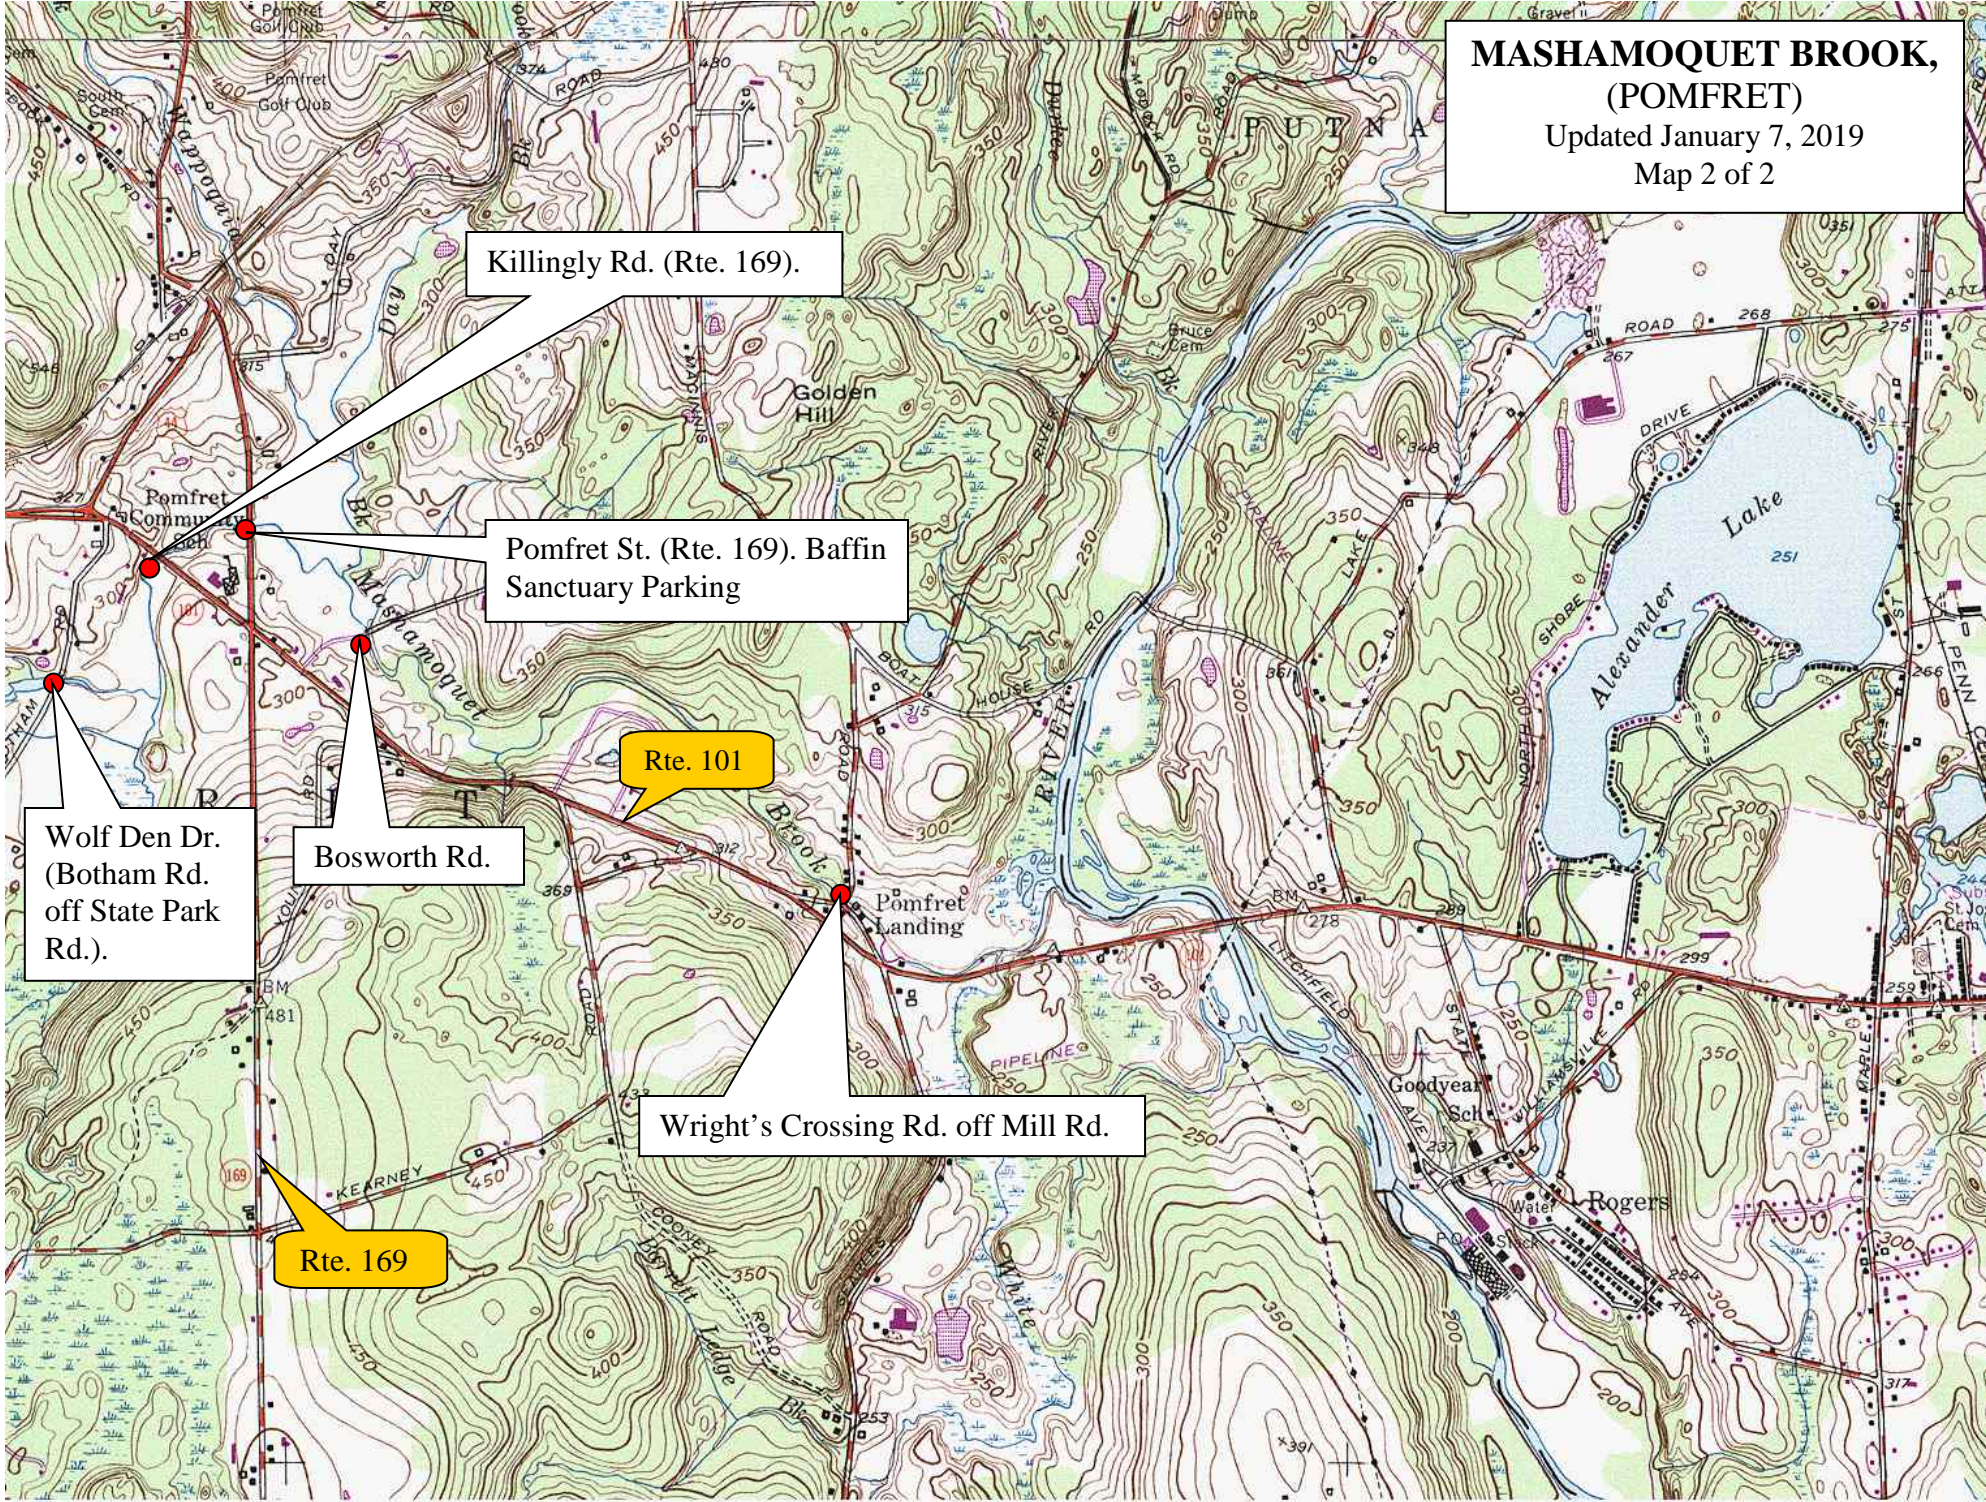

**MASHAMOQUET BROOK,
(POMFRET)**

Updated January 7, 2019
Map 1 of 2

Rte. 97

Cheny Rd. & Covell Rd.

Rte. 44

Within Mashamoquet S.P.

MASHAMOQUET BROOK, (POMFRET)

Updated January 7, 2019
Map 2 of 2

Killingly Rd. (Rte. 169).

Pomfret St. (Rte. 169). Baffin
Sanctuary Parking

Rte. 101

Wolf Den Dr.
(Botham Rd.
off State Park
Rd.).

Bosworth Rd.

Wright's Crossing Rd. off Mill Rd.

Rte. 169