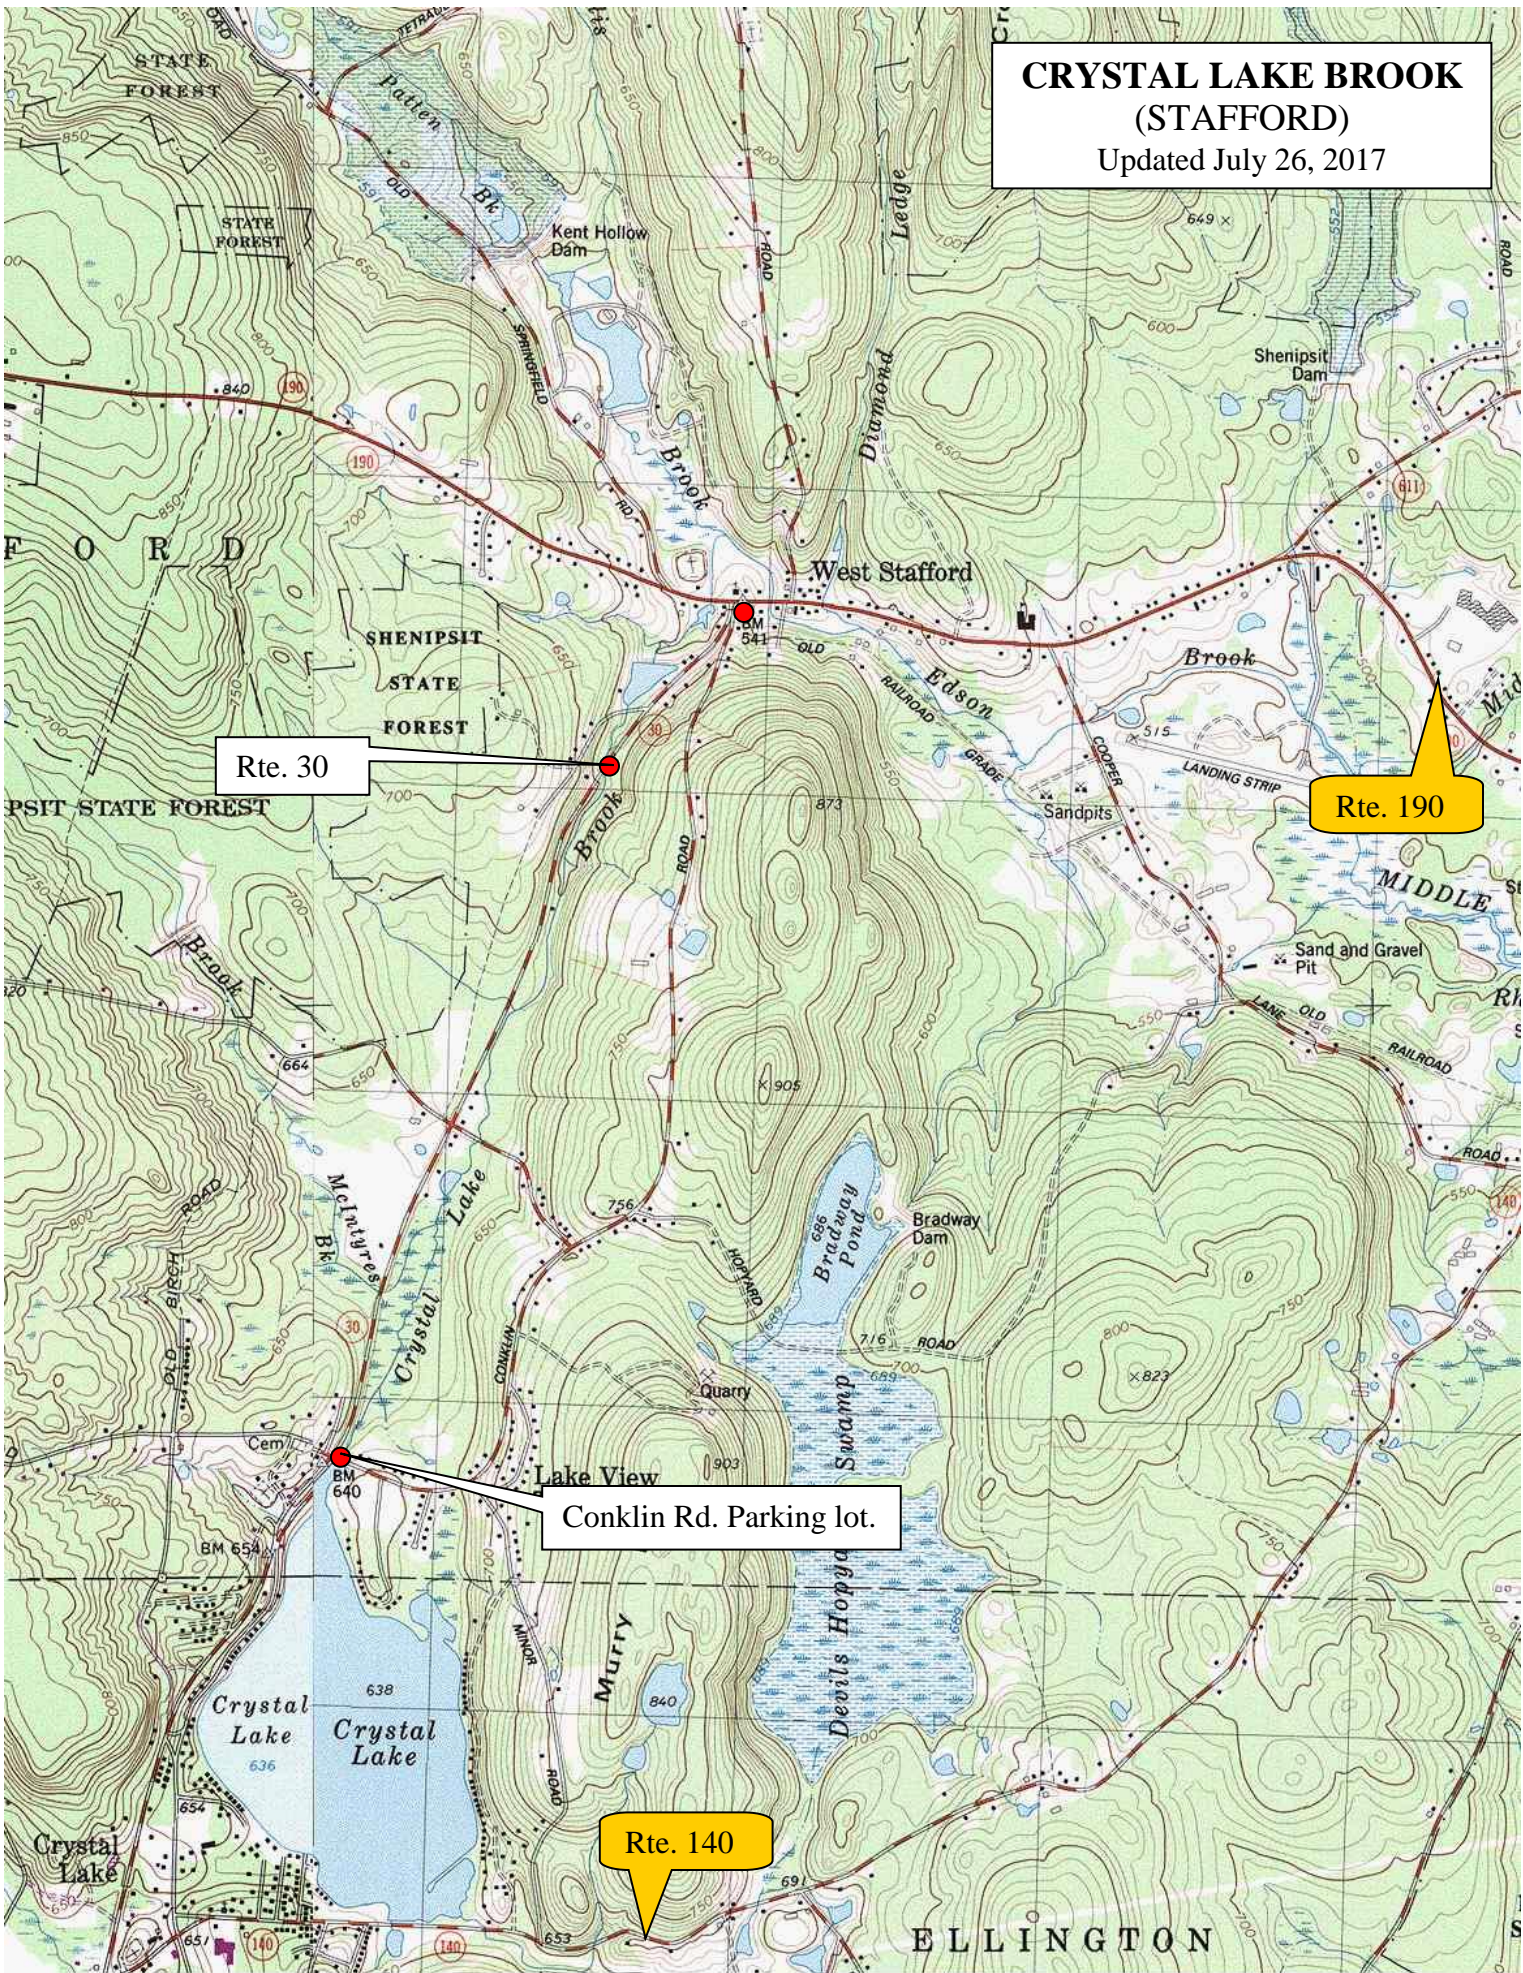

**CRYSTAL LAKE BROOK  
(STAFFORD)**  
Updated July 26, 2017

Rte. 30

Rte. 190

Conklin Rd. Parking lot.

Rte. 140