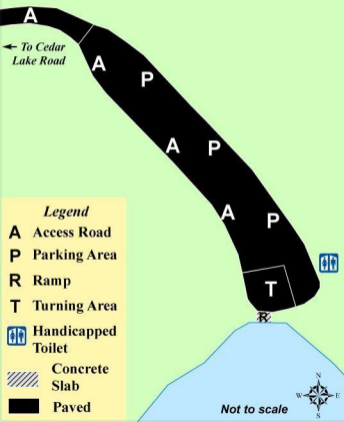

# Cedar Lake Chester

← To Cedar Lake Road

## Legend

- A** Access Road
- P** Parking Area
- R** Ramp
- T** Turning Area
-  Handicapped Toilet
-  Concrete Slab
-  Paved

Not to scale