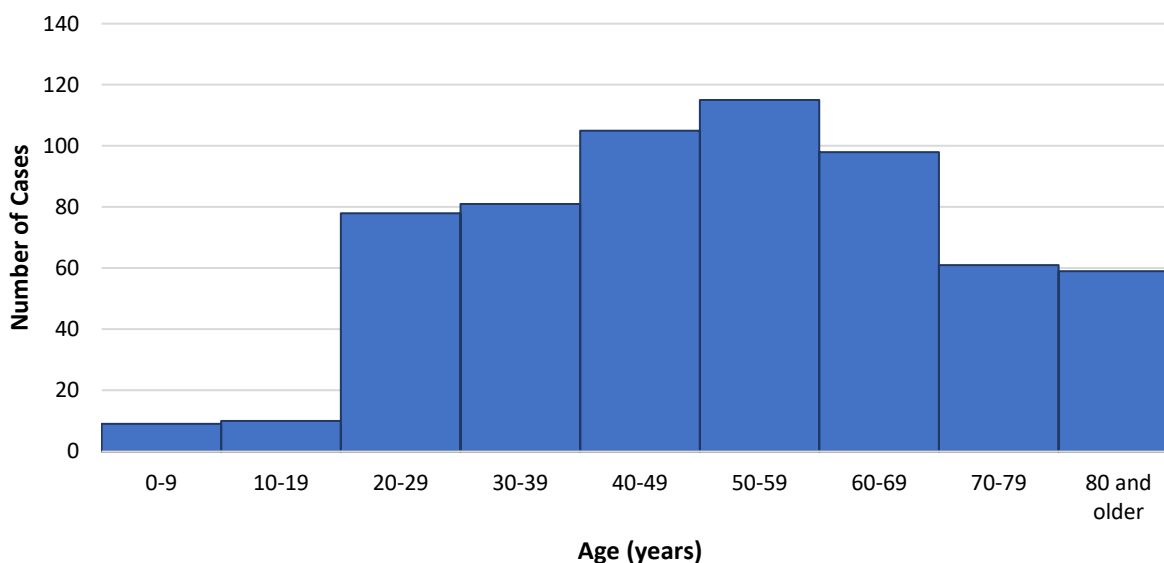

COVID-19 Update March 24, 2020

As of **March 24, 2020**, a total of **618** laboratory-confirmed cases of COVID-19 have been reported among Connecticut residents (Table 1). Cases have been reported in all **8** Connecticut counties. **Seventy-one** patients were hospitalized, and **12** residents have died (**7** in Fairfield County, **2** in Hartford County, and **3** in Tolland County).

Table 1. Laboratory-Confirmed Cases of COVID-19 in Connecticut

As of 3/24/2020 10AM. Includes patients tested at the State Public Health Laboratory, Hospital, and Commercial Laboratories

County	Laboratory Confirmed Cases	Hospitalized Cases	Deaths
Fairfield County	384	23	7
Hartford County	88	17	2
Litchfield County	22	3	0
Middlesex County	8	4	0
New Haven County	89	19	0
New London County	6	1	0
Tolland County	19	4	3
Windham County	2	0	0
Total	618	71	12

Laboratory-Confirmed COVID-19 Cases by Age Group

As of 3/24/2020 at 10AM

Data are preliminary and subject to change