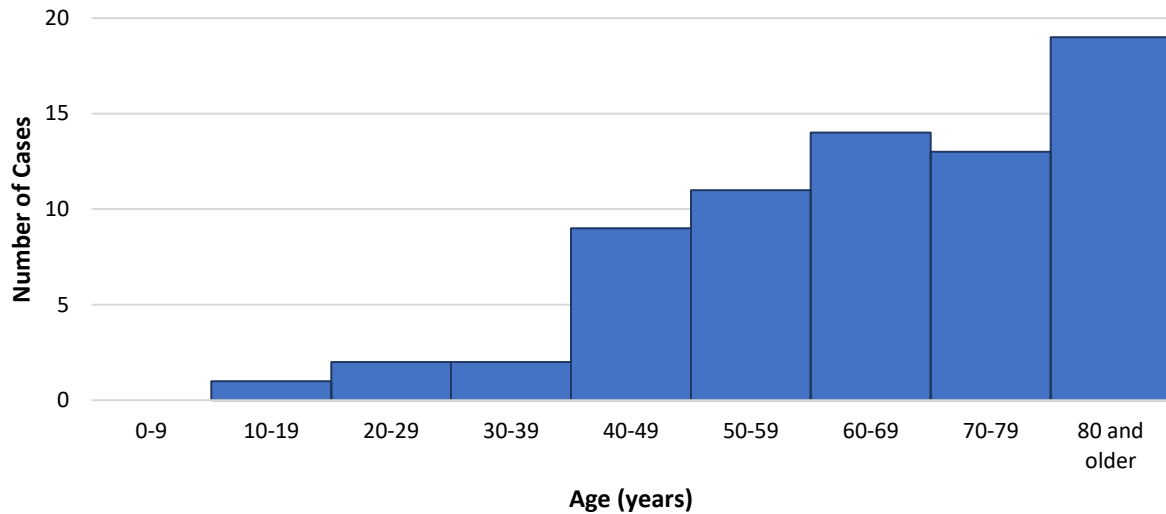

Laboratory-Confirmed COVID-19 Cases by Age Group

As of 3/24/2020 at 10AM

Data are preliminary and subject to change

Hospitalizations among Laboratory-Confirmed COVID-19 Cases by Age Group

As of 3/24/2020 at 10AM

Deaths among Laboratory-Confirmed COVID-19 Cases by Age Group

As of 3/24/2020 at 10AM

Data are preliminary and subject to change

The Dr. Katherine A. Kelley State Public Health Laboratory has tested a total of **1038** patients for COVID-19; **144 (13%)** patients tested positive. The graph below shows the number of patients tested by date specimens were received. Hospital and commercial laboratories also are offering testing for COVID-19 in Connecticut; in total, more than **5300** tests have been reported to date.