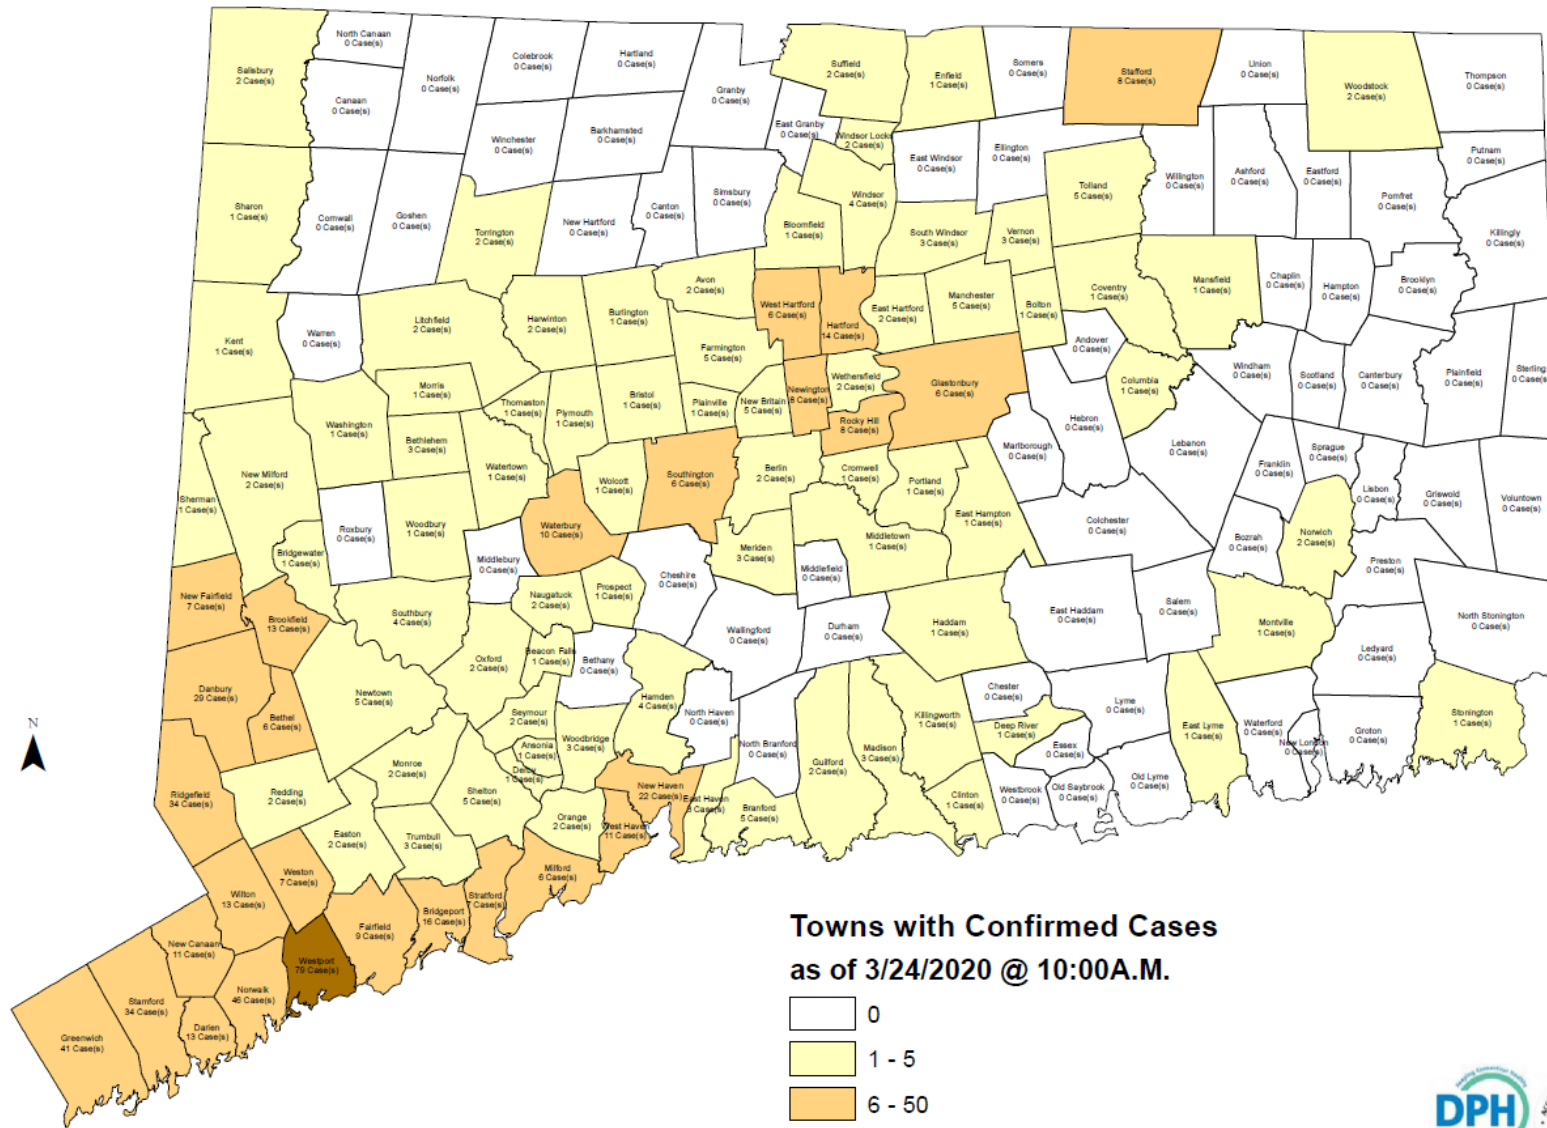

COVID-19 Update March 24, 2020

As of **March 24, 2020**, a total of **618** laboratory-confirmed cases of COVID-19 have been reported among Connecticut residents (Table 1). Cases have been reported in all **8** Connecticut counties. **Seventy-one** patients were hospitalized, and **12** residents have died (**7** in Fairfield County, **2** in Hartford County, and **3** in Tolland County).

Deaths among Laboratory-Confirmed COVID-19 Cases by Age Group

As of 3/24/2020 at 10AM

Data are preliminary and subject to change

The Dr. Katherine A. Kelley State Public Health Laboratory has tested a total of **1038** patients for COVID-19; **144 (13%)** patients tested positive. The graph below shows the number of patients tested by date specimens were received. Hospital and commercial laboratories also are offering testing for COVID-19 in Connecticut; in total, more than **5300** tests have been reported to date.

Towns with Confirmed Cases
as of 3/24/2020 @ 10:00A.M.

Data are preliminary and subject to change

Table 2. Towns with Confirmed Cases of COVID-19

Town	Cases
Andover	0
Ansonia	1
Ashford	0
Avon	2
Barkhamsted	0
Beacon Falls	1
Berlin	2
Bethany	0
Bethel	6
Bethlehem	3
Bloomfield	1
Bolton	1
Bozrah	0
Branford	5
Bridgeport	16
Bridgewater	1
Bristol	1
Brookfield	13
Brooklyn	0
Burlington	1
Canaan	0
Canterbury	0
Canton	0
Chaplin	0
Cheshire	0
Chester	0
Clinton	1
Colchester	0
Colebrook	0
Columbia	1
Cornwall	0
Coventry	1
Cromwell	1
Danbury	29
Darien	13
Deep River	1
Derby	1
Durham	0
East Granby	0
East Haddam	0
East Hampton	1
East Hartford	2
East Haven	3
East Lyme	1
East Windsor	0
Eastford	0
Easton	2
Ellington	0
Enfield	1
Essex	0
Fairfield	9
Farmington	5
Franklin	0
Glastonbury	6
Goshen	0
Granby	0
Greenwich	41