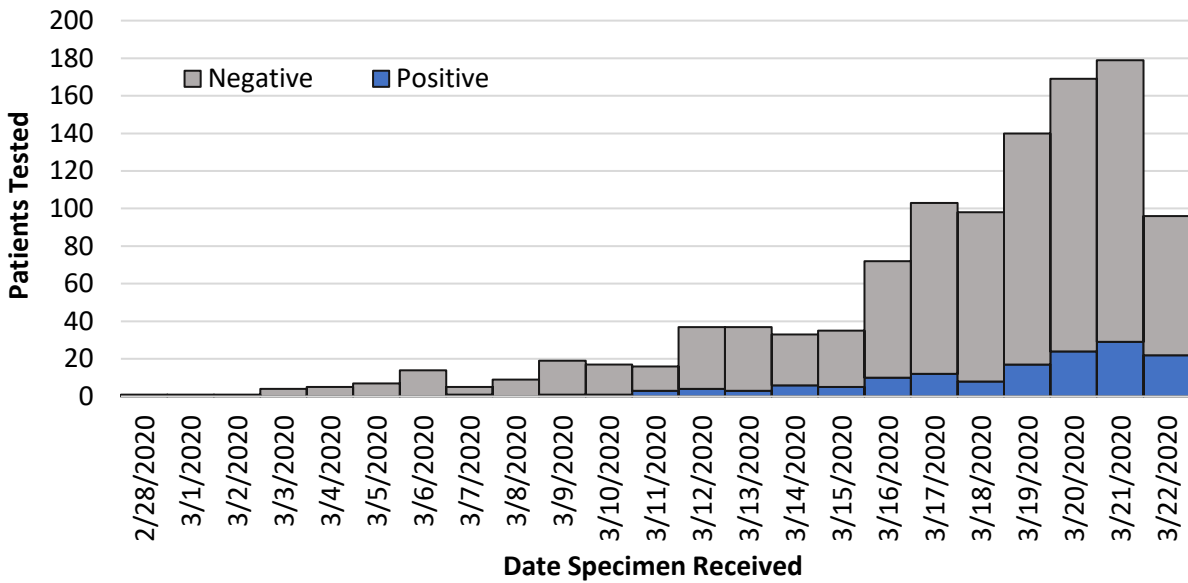

The Dr. Katherine A. Kelley State Public Health Laboratory has tested a total of **1038** patients for COVID-19; **144 (13%)** patients tested positive. The graph below shows the number of patients tested by date specimens were received. Hospital and commercial laboratories also are offering testing for COVID-19 in Connecticut; in total, more than **5300** tests have been reported to date.

Patients Tested for COVID-19 at the Dr. Katherine A. Kelley State Public Health Laboratory

As of 3/24/2020 at 10AM

Data are preliminary and subject to change