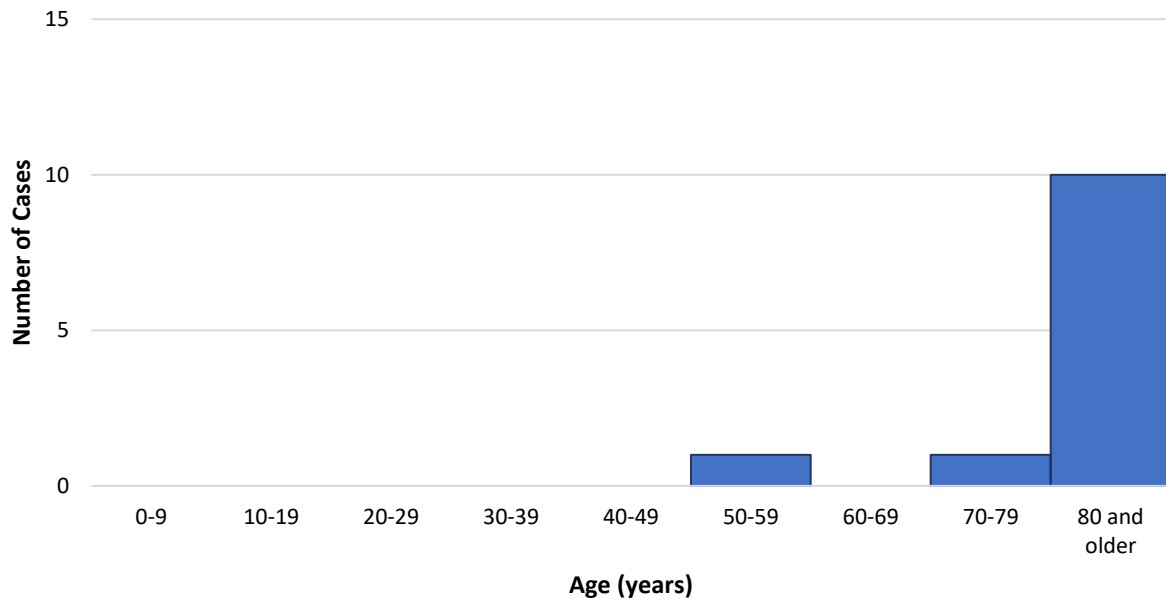

Laboratory-Confirmed COVID-19 Cases by Age Group

As of 3/24/2020 at 10AM

Data are preliminary and subject to change

Hospitalizations among Laboratory-Confirmed COVID-19 Cases by Age Group

As of 3/24/2020 at 10AM

Deaths among Laboratory-Confirmed COVID-19 Cases by Age Group

As of 3/24/2020 at 10AM

Data are preliminary and subject to change

The Dr. Katherine A. Kelley State Public Health Laboratory has tested a total of **1038** patients for COVID-19; **144 (13%)** patients tested positive. The graph below shows the number of patients tested by date specimens were received. Hospital and commercial laboratories also are offering testing for COVID-19 in Connecticut; in total, more than **5300** tests have been reported to date.