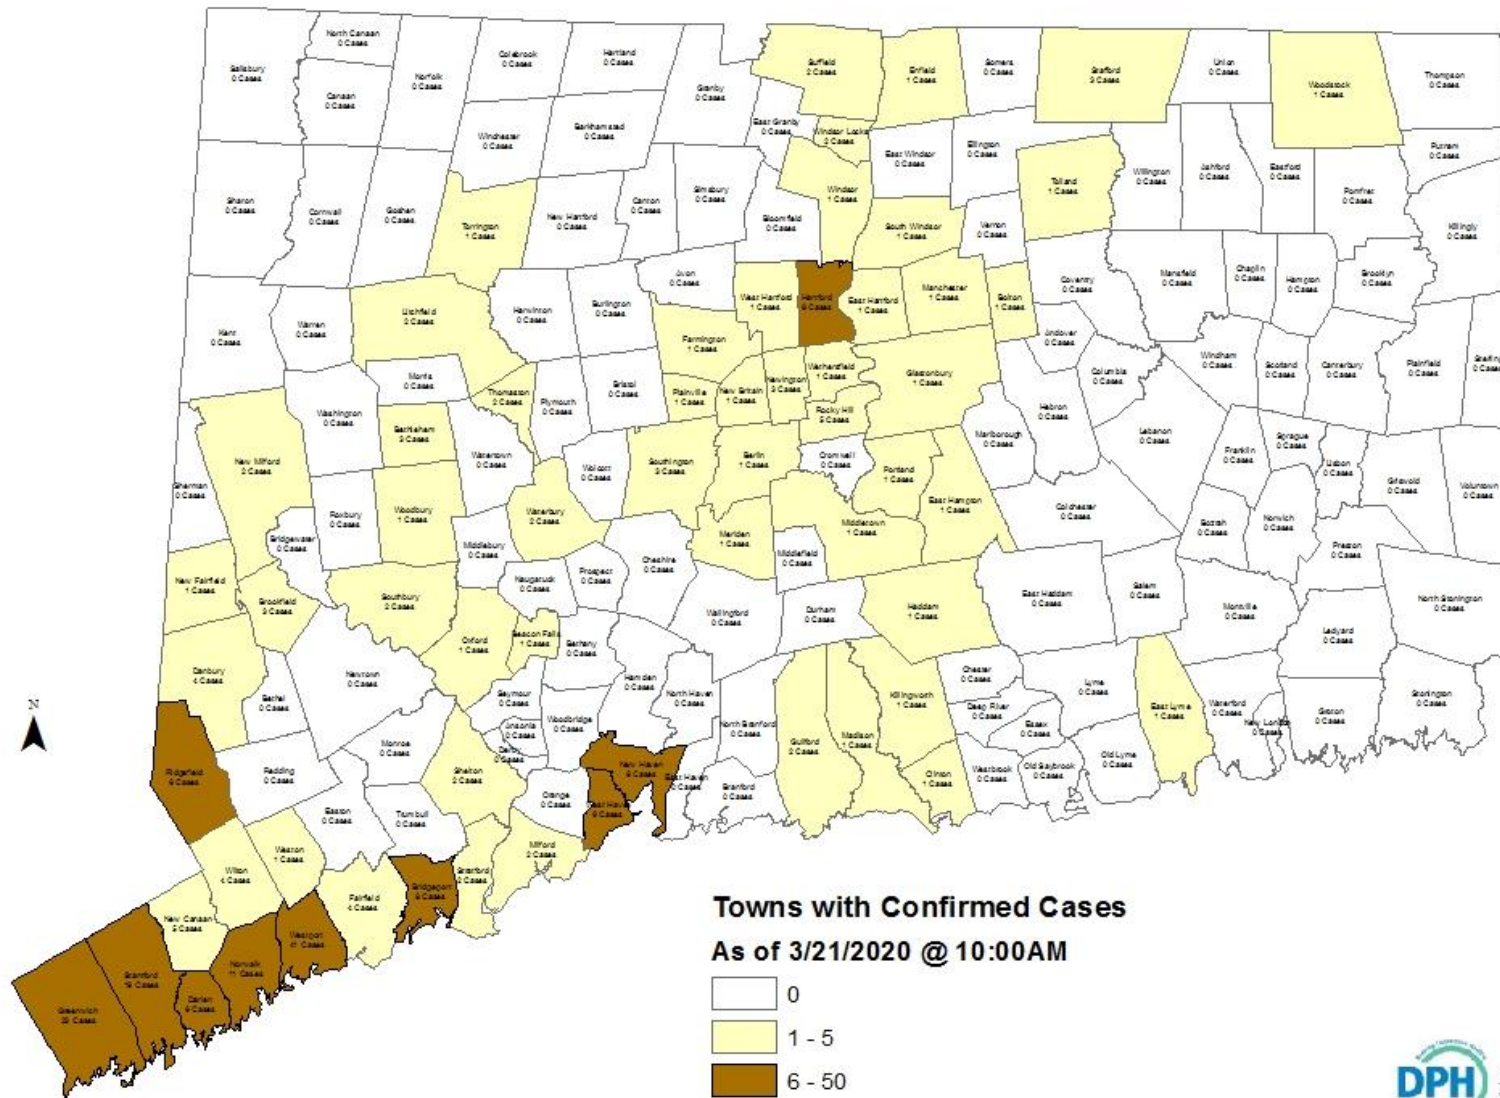

## COVID-19 Update March 21, 2020

As of **March 21, 2020**, a total of **223** laboratory-confirmed cases of COVID-19 have been reported among Connecticut residents (Table 1). Cases have been reported in all **8** Connecticut counties. **Forty-three** patients were hospitalized, and **5** residents have died (4 in Fairfield County and 1 Tolland County).

**Table 1. Laboratory-Confirmed Cases of COVID-19 in Connecticut**

*As of 3/21/2020 10AM. Includes patients tested at the State Public Health Laboratory, Hospital, and Commercial Laboratories*

County	Laboratory Confirmed Cases	Hospitalized Cases	Deaths
Fairfield County	140	15	4
Hartford County	35	12	0
Litchfield County	11	2	0
Middlesex County	6	3	0
New Haven County	24	9	0
New London County	1	0	0
Tolland County	5	2	1
Windham County	1	0	0
<b>Total</b>	<b>223</b>	<b>43</b>	<b>5</b>

# Connecticut Towns with Confirmed Cases of COVID-19

*\*Data are preliminary and subject to change\**

**Table 2. Towns with Confirmed Cases of COVID-19**

Town	Cases
Andover	0
Ansonia	0
Ashford	0
Avon	0
Barkhamsted	0
Beacon Falls	1
Berlin	1
Bethany	0
Bethel	0
Bethlehem	3
Bloomfield	0
Bolton	1
Bozrah	0
Branford	0
Bridgeport	8
Bridgewater	0
Bristol	0
Brookfield	3
Brooklyn	0
Burlington	0
Canaan	0
Canterbury	0
Canton	0
Chaplin	0
Cheshire	0
Chester	0
Clinton	1
Colchester	0
Colebrook	0
Columbia	0
Cornwall	0
Coventry	0
Cromwell	0
Danbury	4
Darien	6
Deep River	0
Derby	0
Durham	0
East Granby	0
East Haddam	0
East Hampton	1
East Hartford	1
East Haven	0
East Lyme	1
East Windsor	0
Eastford	0
Easton	0
Ellington	0
Enfield	1
Essex	0
Fairfield	4
Farmington	1
Franklin	0
Glastonbury	1
Goshen	0
Granby	0
Greenwich	23