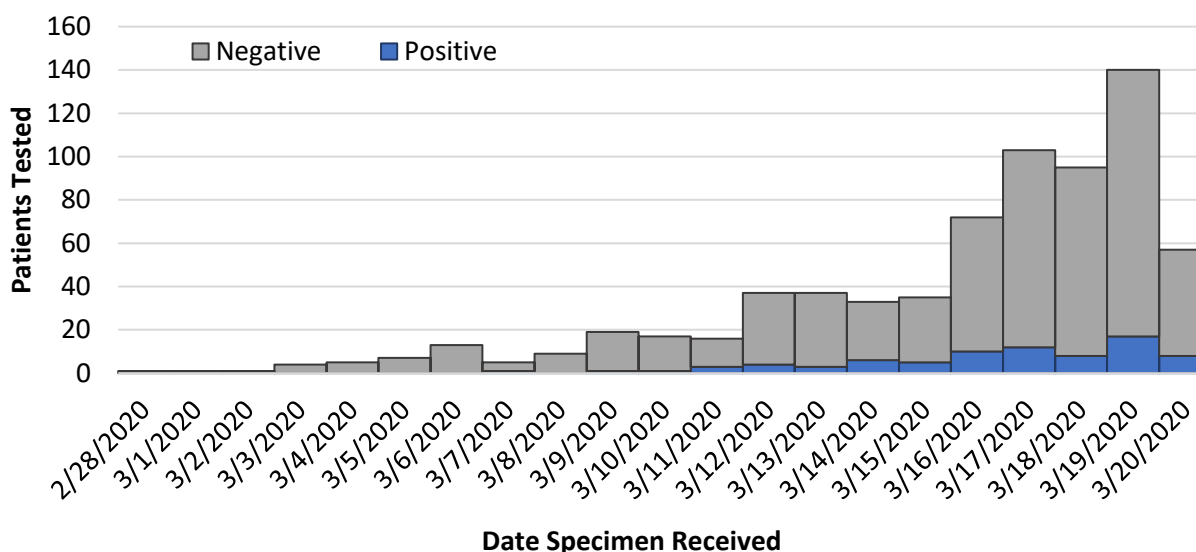

COVID-19 Update March 21, 2020

As of **March 21, 2020**, a total of **223** laboratory-confirmed cases of COVID-19 have been reported among Connecticut residents (Table 1). Cases have been reported in all **8** Connecticut counties. **Forty-three** patients were hospitalized, and **5** residents have died (4 in Fairfield County and 1 Tolland County).

The Dr. Katherine A. Kelley State Public Health Laboratory has tested a total of **687** patients for COVID-19; **77 (11%)** patients tested positive. Hospital and commercial laboratories also are offering testing for COVID-19 in Connecticut; in total, more than **3100** tests have been reported to date.

Table 1. Laboratory-Confirmed Cases of COVID-19 in Connecticut

As of 3/21/2020 10AM. Includes patients tested at the State Public Health Laboratory, Hospital, and Commercial Laboratories

County	Laboratory Confirmed Cases	Hospitalized Cases	Deaths
Fairfield County	140	15	4
Hartford County	35	12	0
Litchfield County	11	2	0
Middlesex County	6	3	0
New Haven County	24	9	0
New London County	1	0	0
Tolland County	5	2	1
Windham County	1	0	0
Total	223	43	5

Specimens Tested for COVID-19 at the Dr. Katherine A. Kelley State Public Health Laboratory

As of 3/21/2020 at 10AM

Data are preliminary and subject to change