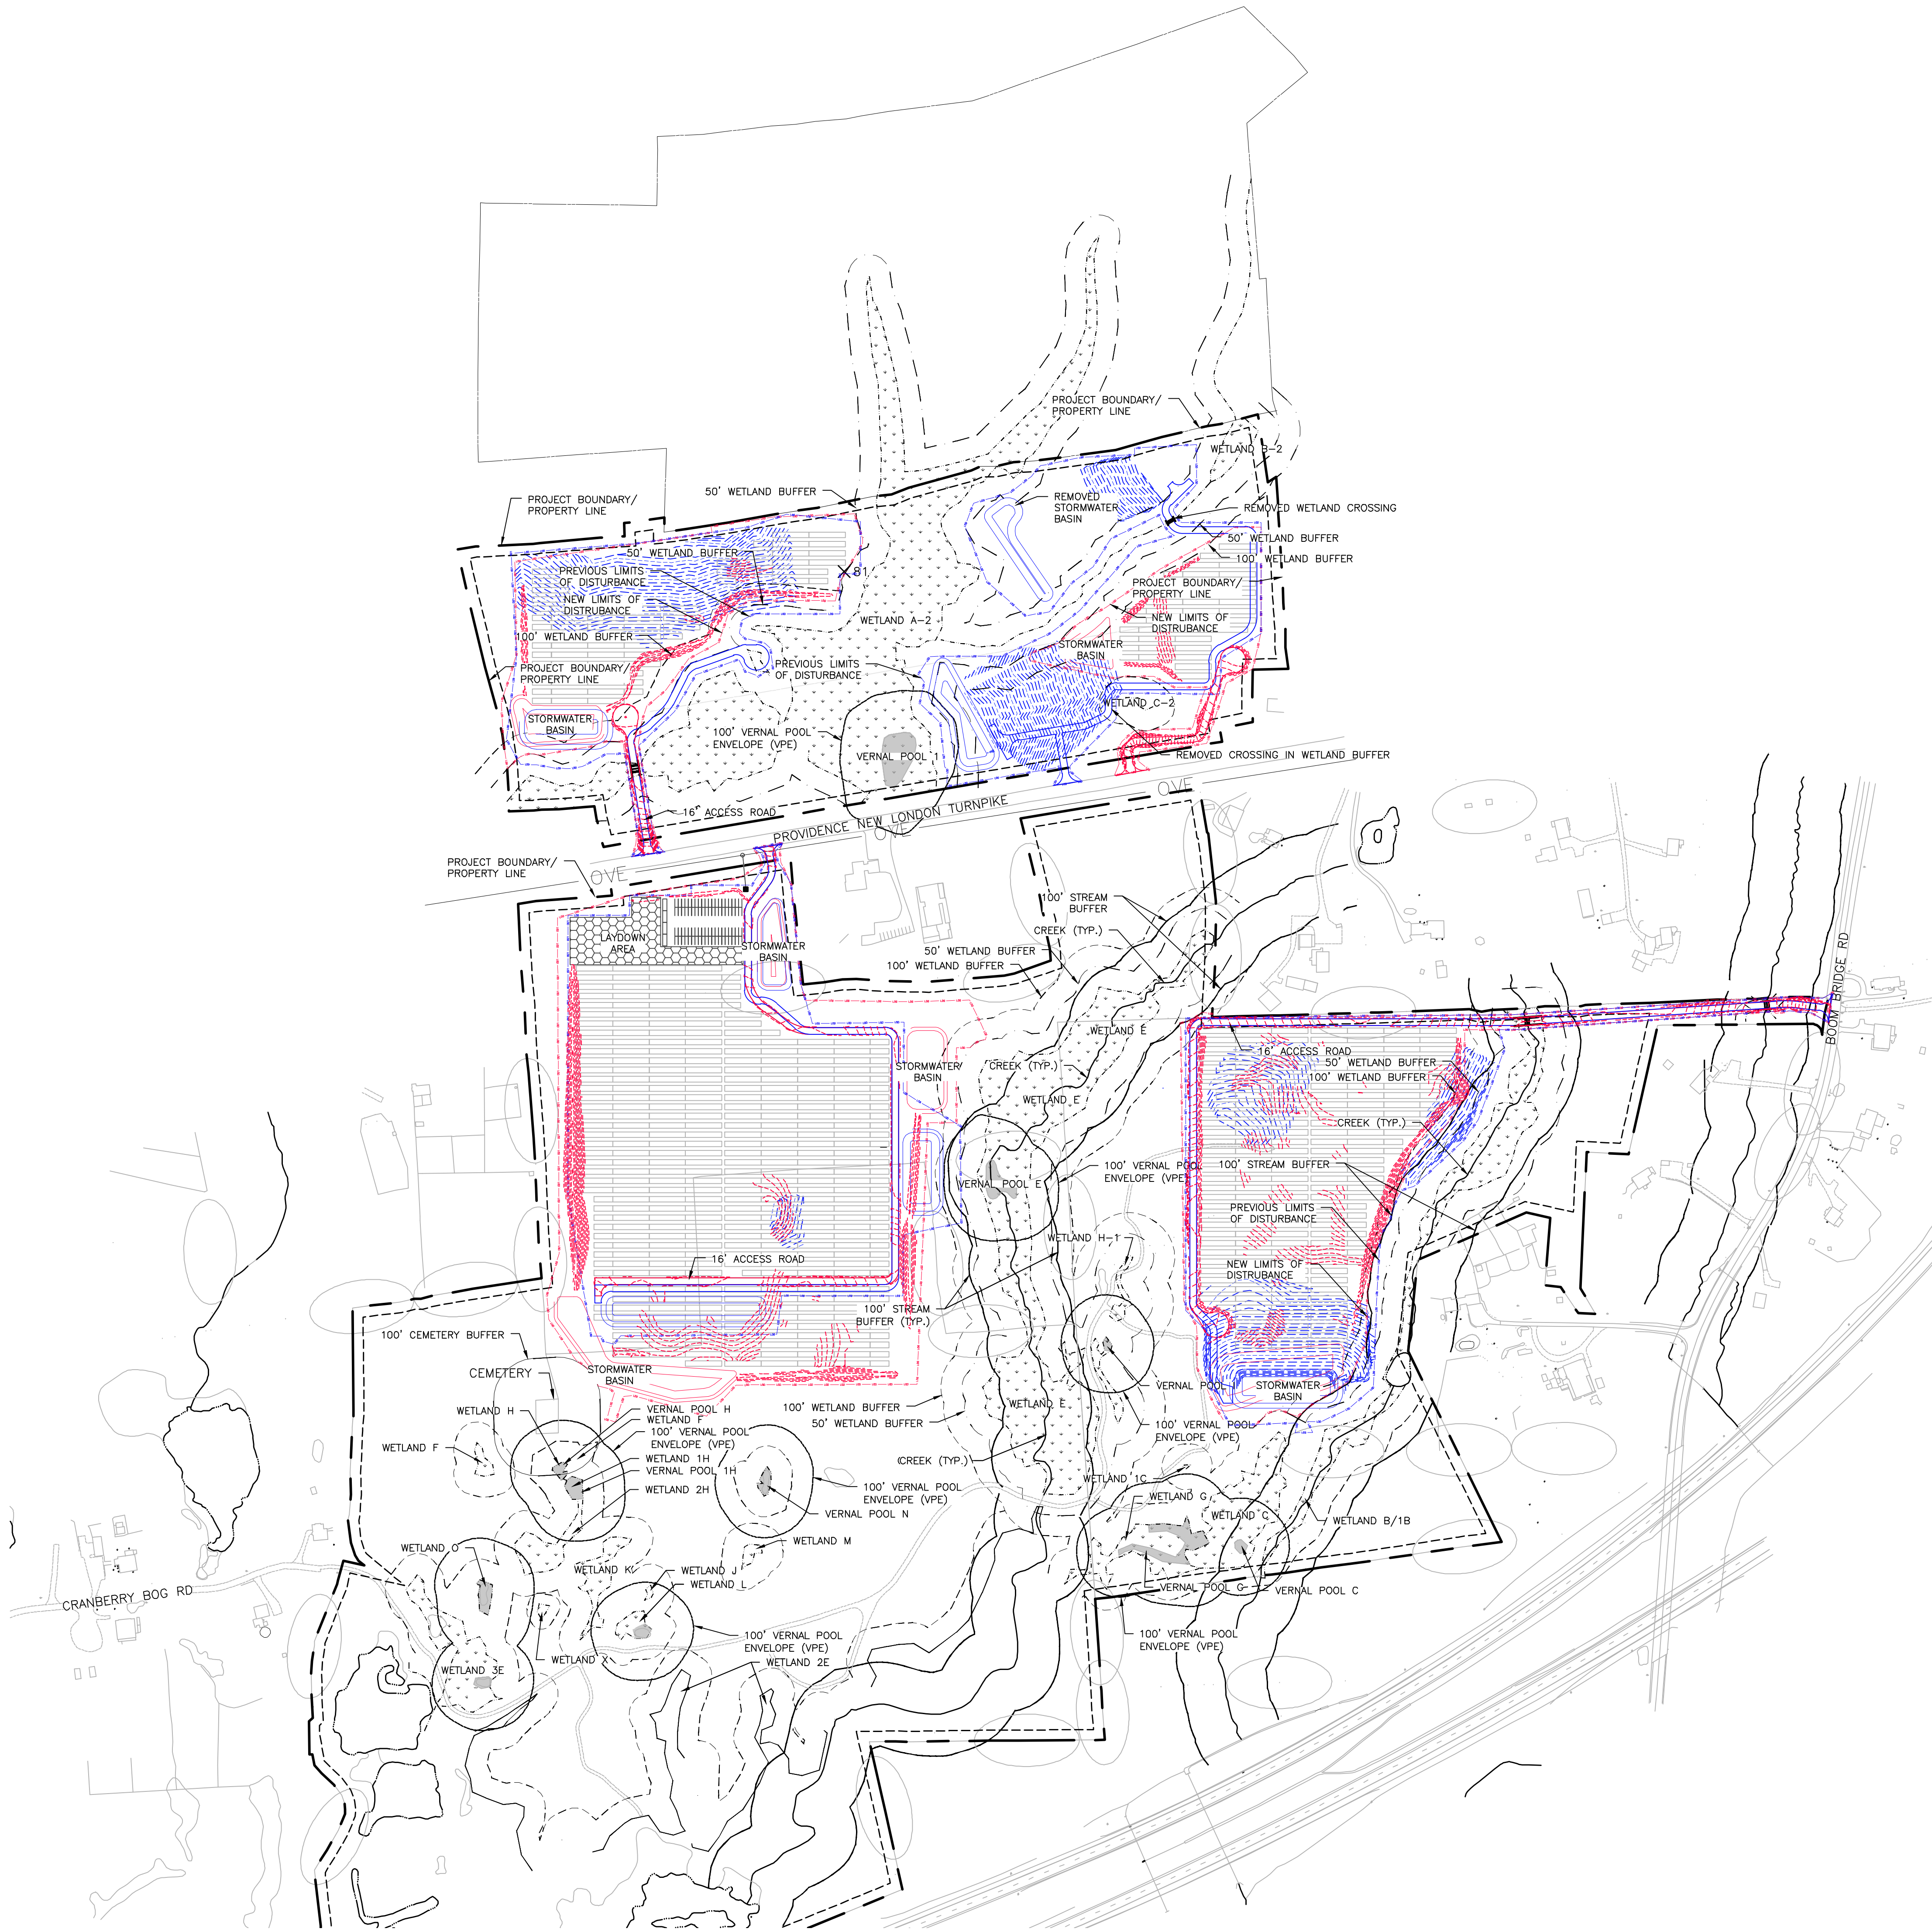

- NEW DESIGN
- PREVIOUS DESIGN
- - - NEW GRADING
- - - PREVIOUS GRADING

**NOT FOR  
CONSTRUCTION**

**STONINGTON  
SOLAR**

428, PROVIDENCE-NEW LONDON TURNPIKE  
NORTH STONINGTON, CT 06359, USA  
LAT: 41.431830°N  
LON: 71.821514°W

STONINGTON, CT

REV. NO	DESCRIPTION	DATE
3	RE-ISSUED FOR PERMIT	06/23/21
2	RE-ISSUED FOR PERMIT	05/28/21
1	RE-ISSUED FOR PERMIT	02/19/21
0	ISSUED FOR PERMIT	09/30/20

SHEET TITLE:

**COMPARISON MAP**

PROJ. MGR. WK	PROJ. ENGR. MB	DATE: 6/28/21
DRAWN BY: NC	CHECKED BY: CP	SCALE: 1"=200'
DRAWING NO.		

**EXHIBIT 2**