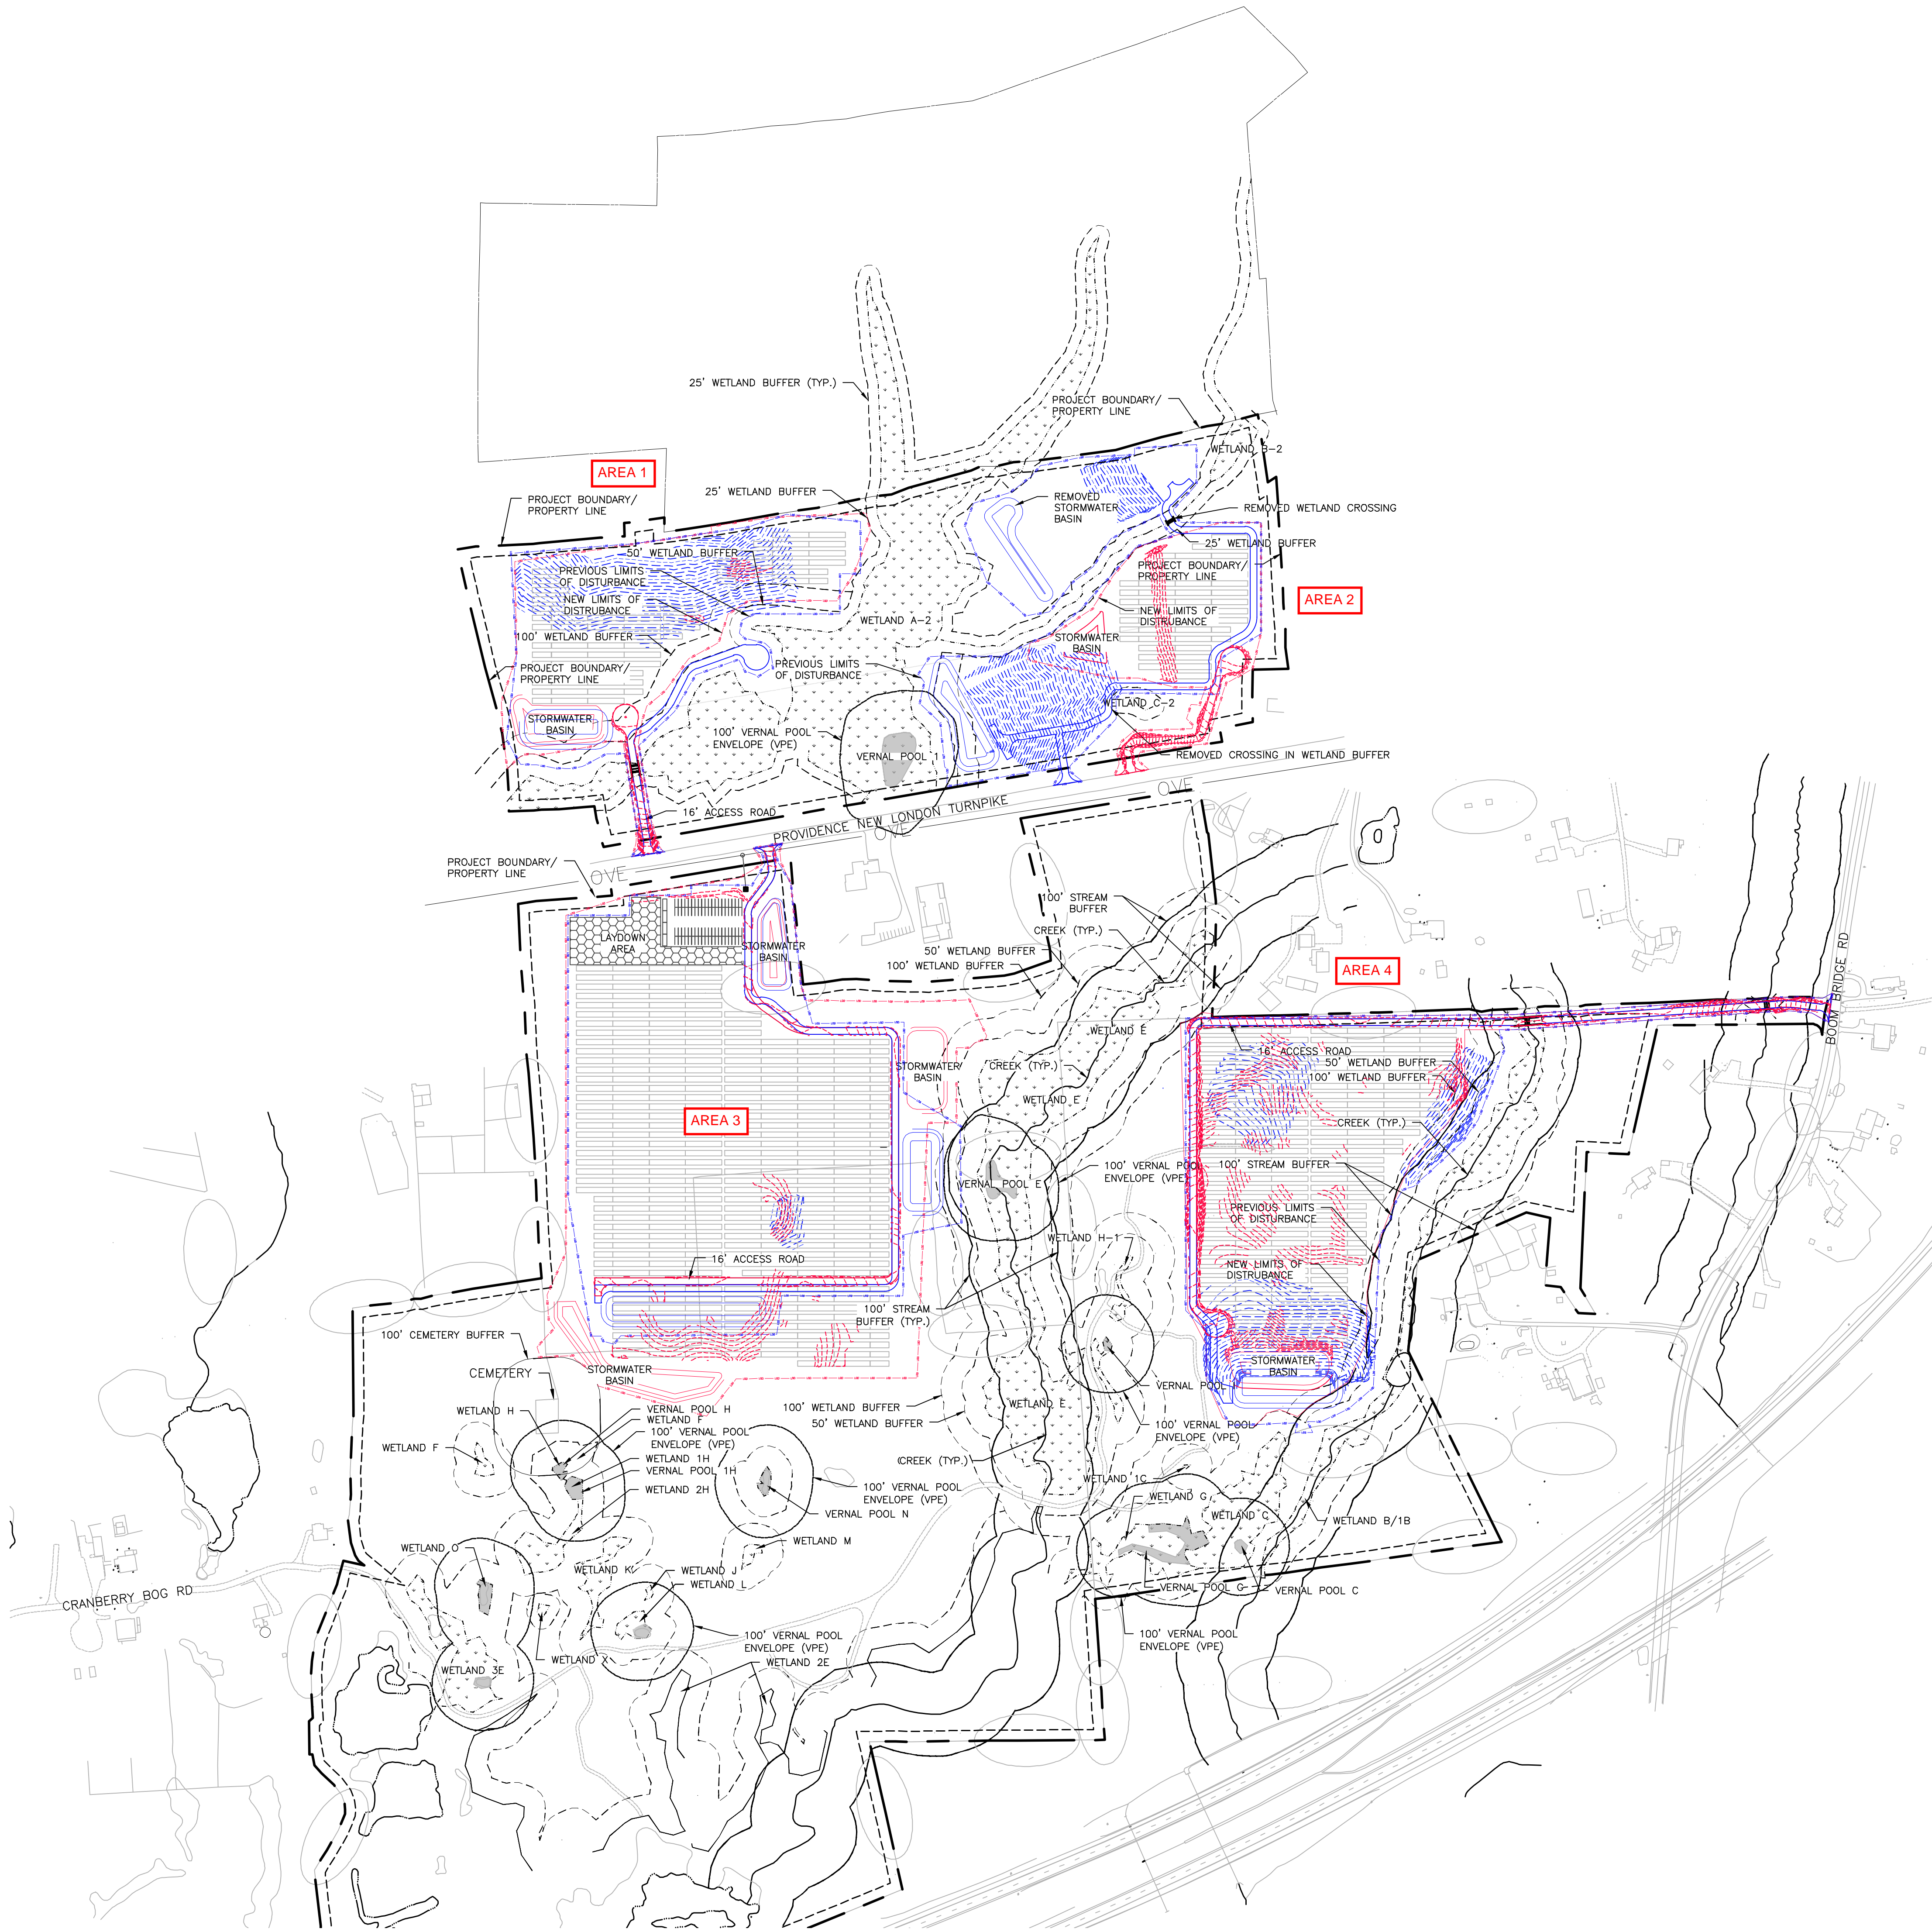

- NEW DESIGN
- PREVIOUS DESIGN
- - - NEW GRADING
- - - PREVIOUS GRADING

**NOT FOR  
CONSTRUCTION**

**STONINGTON  
SOLAR**

428, PROVIDENCE-NEW LONDON TURNPIKE  
NORTH STONINGTON, CT 06359, USA  
LAT: 41.431830°N  
LON: 71.821514°W

STONINGTON, CT

REV. NO	DESCRIPTION	DATE
2	RE-ISSUED FOR PERMIT	05/28/21
1	RE-ISSUED FOR PERMIT	02/19/21
0	ISSUED FOR PERMIT	09/30/20

SHEET TITLE:

**COMPARISON MAP**

PROJ. MGR. WK	PROJ. ENGR. MB	DATE: 5/28/21
DRAWN BY: NC	CHECKED BY: CP	SCALE: 1"=200'
DRAWING NO.		

**EXHIBIT 2**