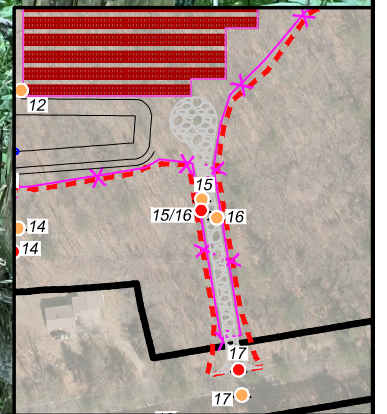

PHOTO 12

L.O.D. FROM ARRAY CORNER

- CAMERA LOCATION
- FLAGGED TARGET LOCATION

PHOTO 13

STORMWATER BASIN OUTLET

- CAMERA LOCATION
- FLAGGED TARGET LOCATION

PHOTO 14

"1A/2A" SERIES WATERCOURSE CHANNEL

- CAMERA LOCATION
- FLAGGED TARGET LOCATION

PHOTO 15

ACCESS ROAD WETLAND CROSSING LOOKING SOUTH

- CAMERA LOCATION
- FLAGGED TARGET LOCATION

PHOTO 16

ACCESS ROAD WETLAND CROSSING LOOKING WEST

- CAMERA LOCATION
- FLAGGED TARGET LOCATION