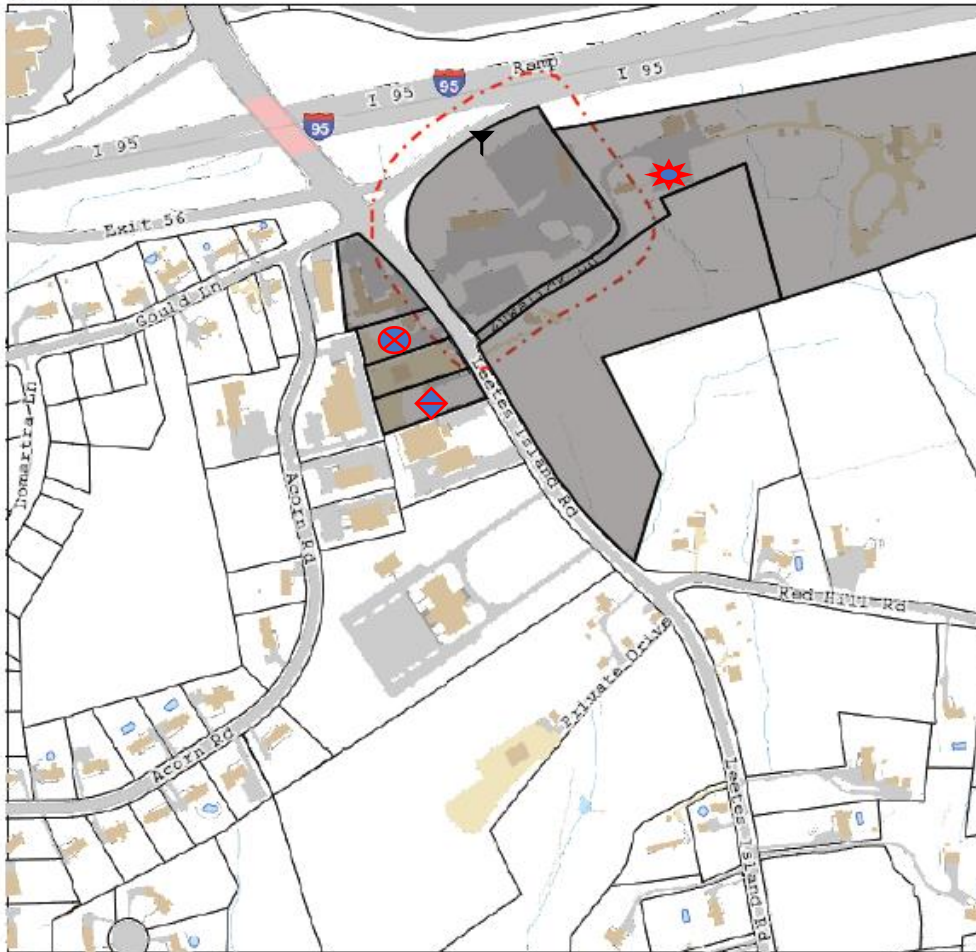

- The nearest residence is approximately 400 feet to the southwest of the proposed activity. See attached documentation showing the three residences listed as abutting the property at Leetes Island Road.

**Town of Branford**  
 Geographic Information System (GIS)

Date Printed: 4/1/2020

**MAP DISCLAIMER - NOTICE OF LIABILITY**

This map is for assessment purposes only. It is not for legal description or conveyances. All information is subject to verification by any user. The Town of Branford and its mapping contractors assume no legal responsibility for the information contained herein.

85 Leetes Island Road

Proposed Tower

93 Leetes Island Road

90-122 Leetes Island Road

**Petition No. 1435**  
**Department of Emergency Services and Public Protection**  
**Leetes Island Road, Branford, Connecticut**  
**Response to Interrogatories (12/2/20)**  
**Question #1: What is the distance/direction to the nearest residence?**

Photos

Satellite

Map showing 93 Leetes Island Rd, Branford, CT. The map includes labels for nearby businesses such as Bernie's Hair Cutting, Rodeway Inn & Suites Branford - Guilford, New Age Motors Auto repair shop, Stan Pak Packaging supply store, A Secondino & Son, Inc, Wilson Arms Gun shop, and Park & Ride. A distance measurement line is shown, indicating a total distance of 527.99 ft (160.93 m) to a nearby residence.