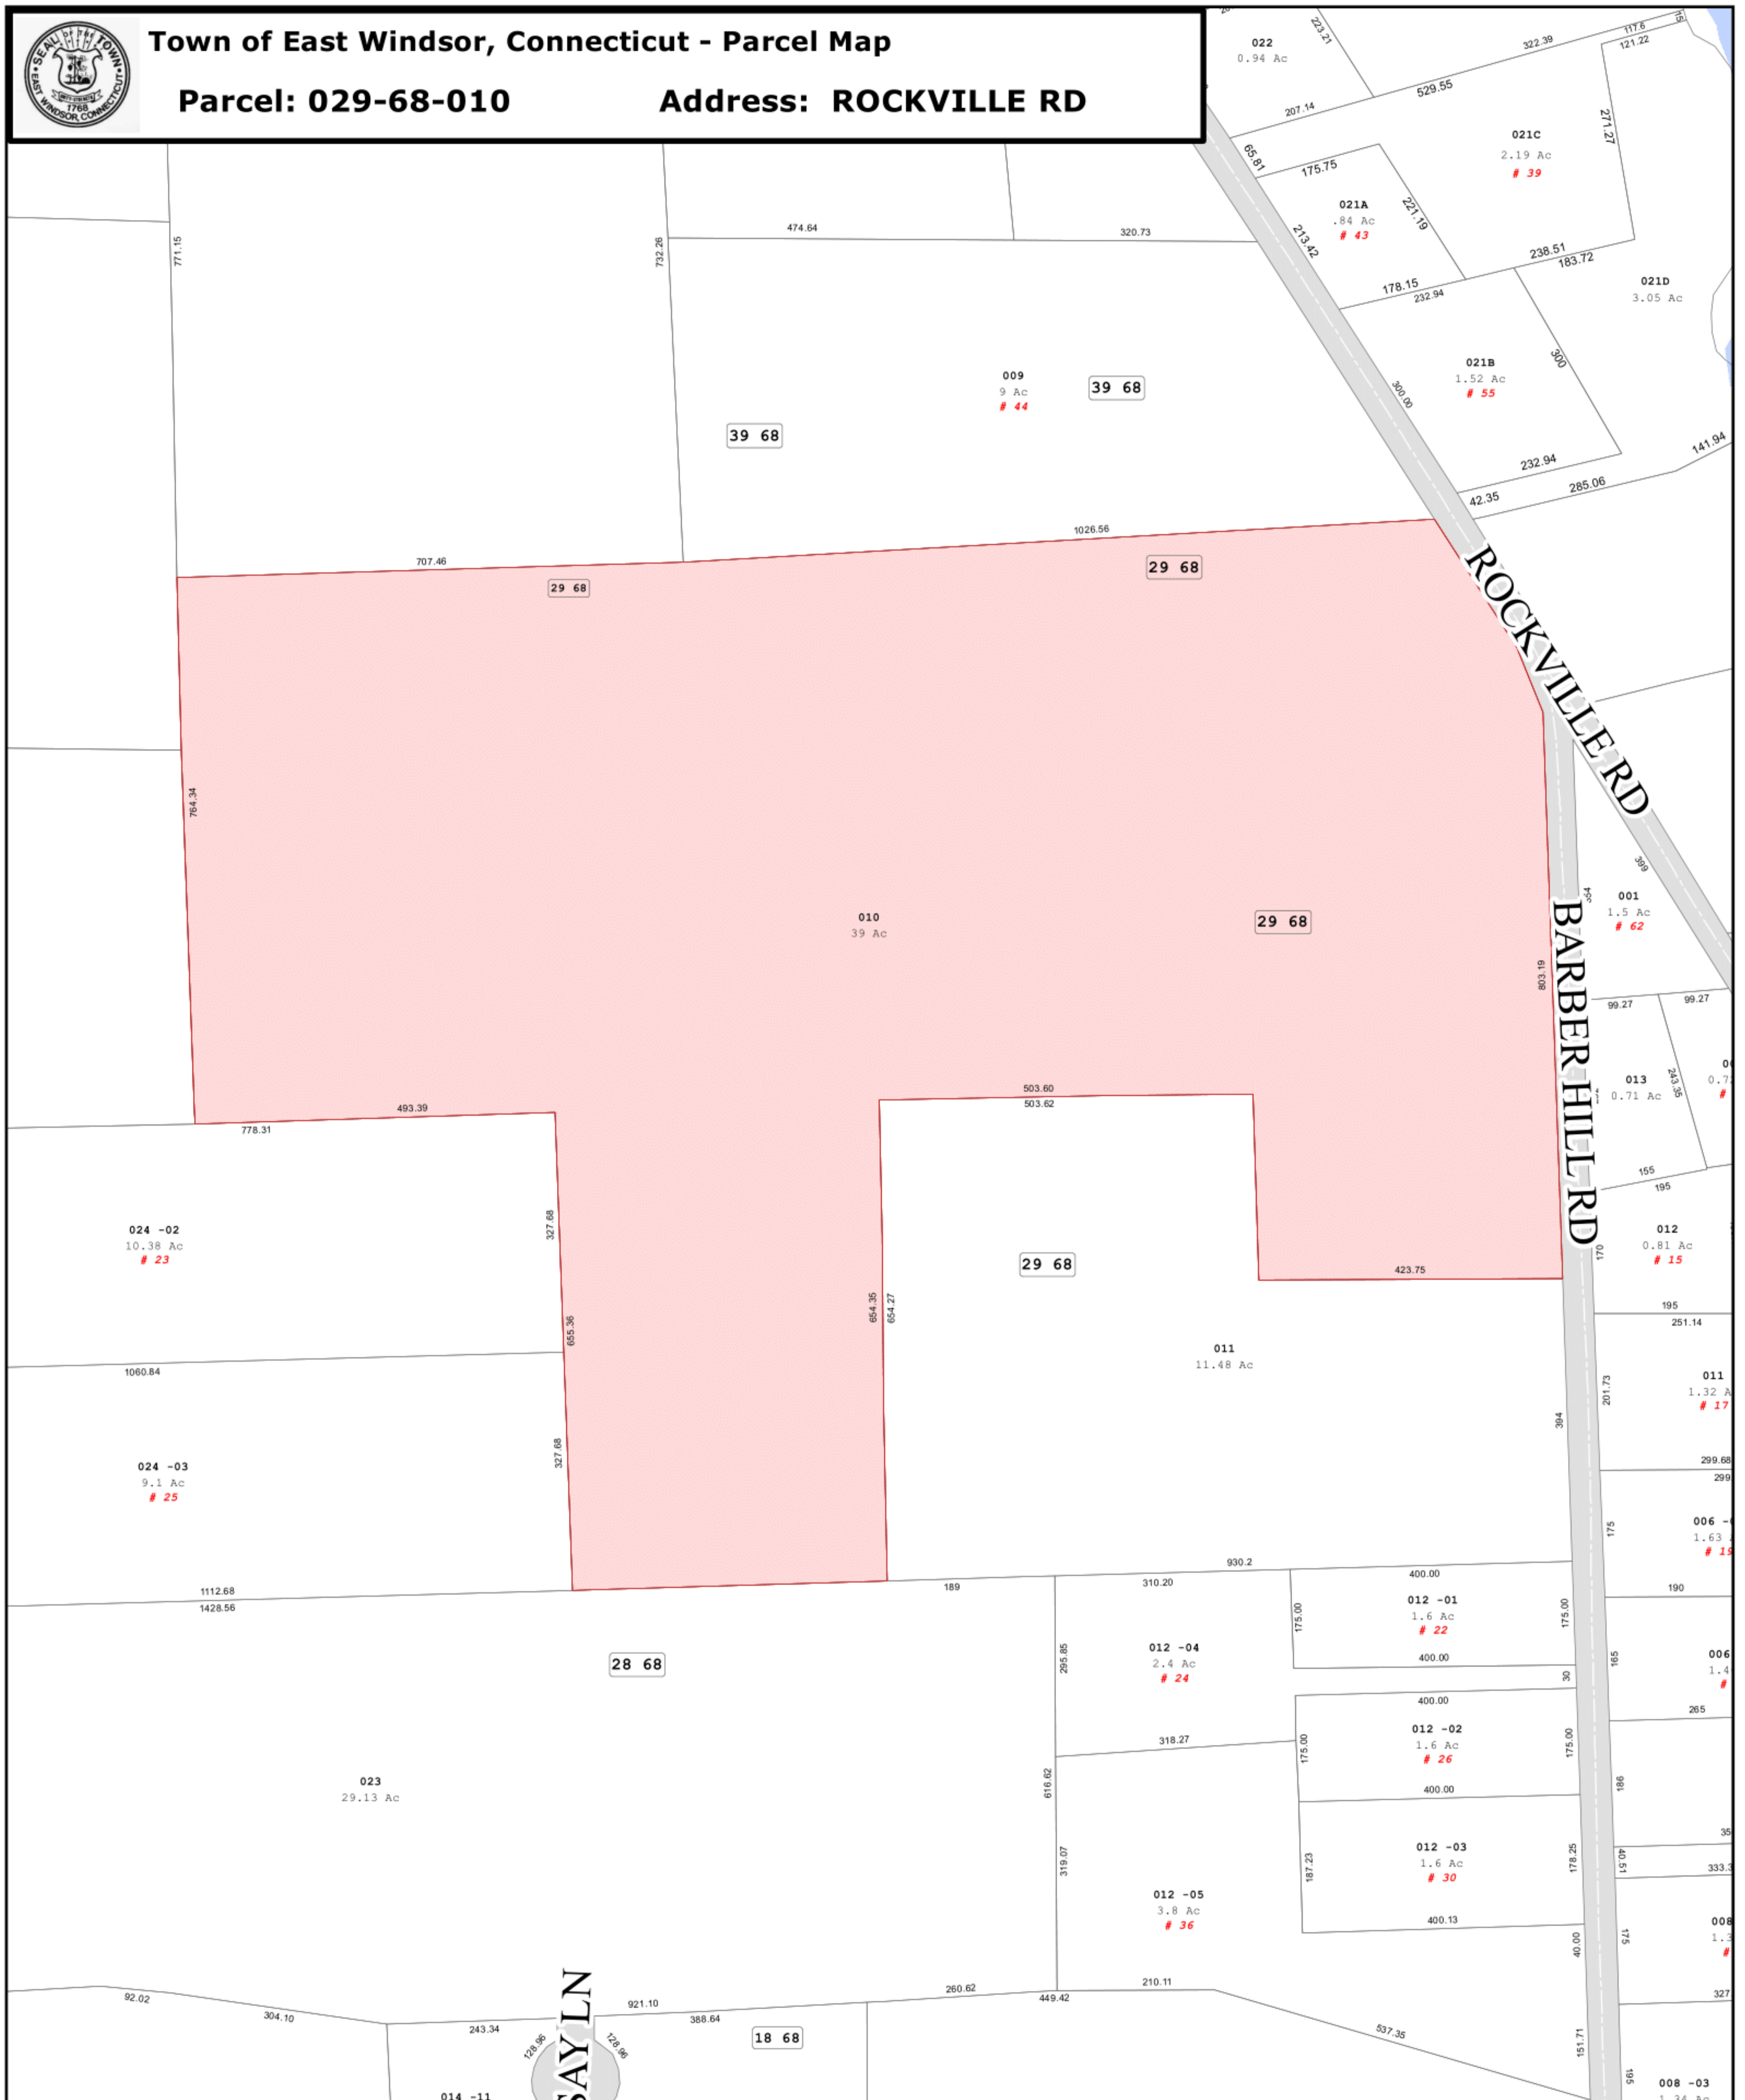

# Town of East Windsor, Connecticut - Parcel Map

Parcel: 029-68-010

Address: ROCKVILLE RD

Approximate Scale:  
1 inch = 300 feet

80 0 80 160 240 Feet

Parcels Revised  
October 2018

Map Created  
February 2019

Disclaimer:  
This map is for informational purposes only.  
All information is subject to verification by any user.  
The Town of East Windsor and its mapping contractors  
assume no legal responsibility for the  
information contained herein.

Figure 4 - Tax Parcel Map