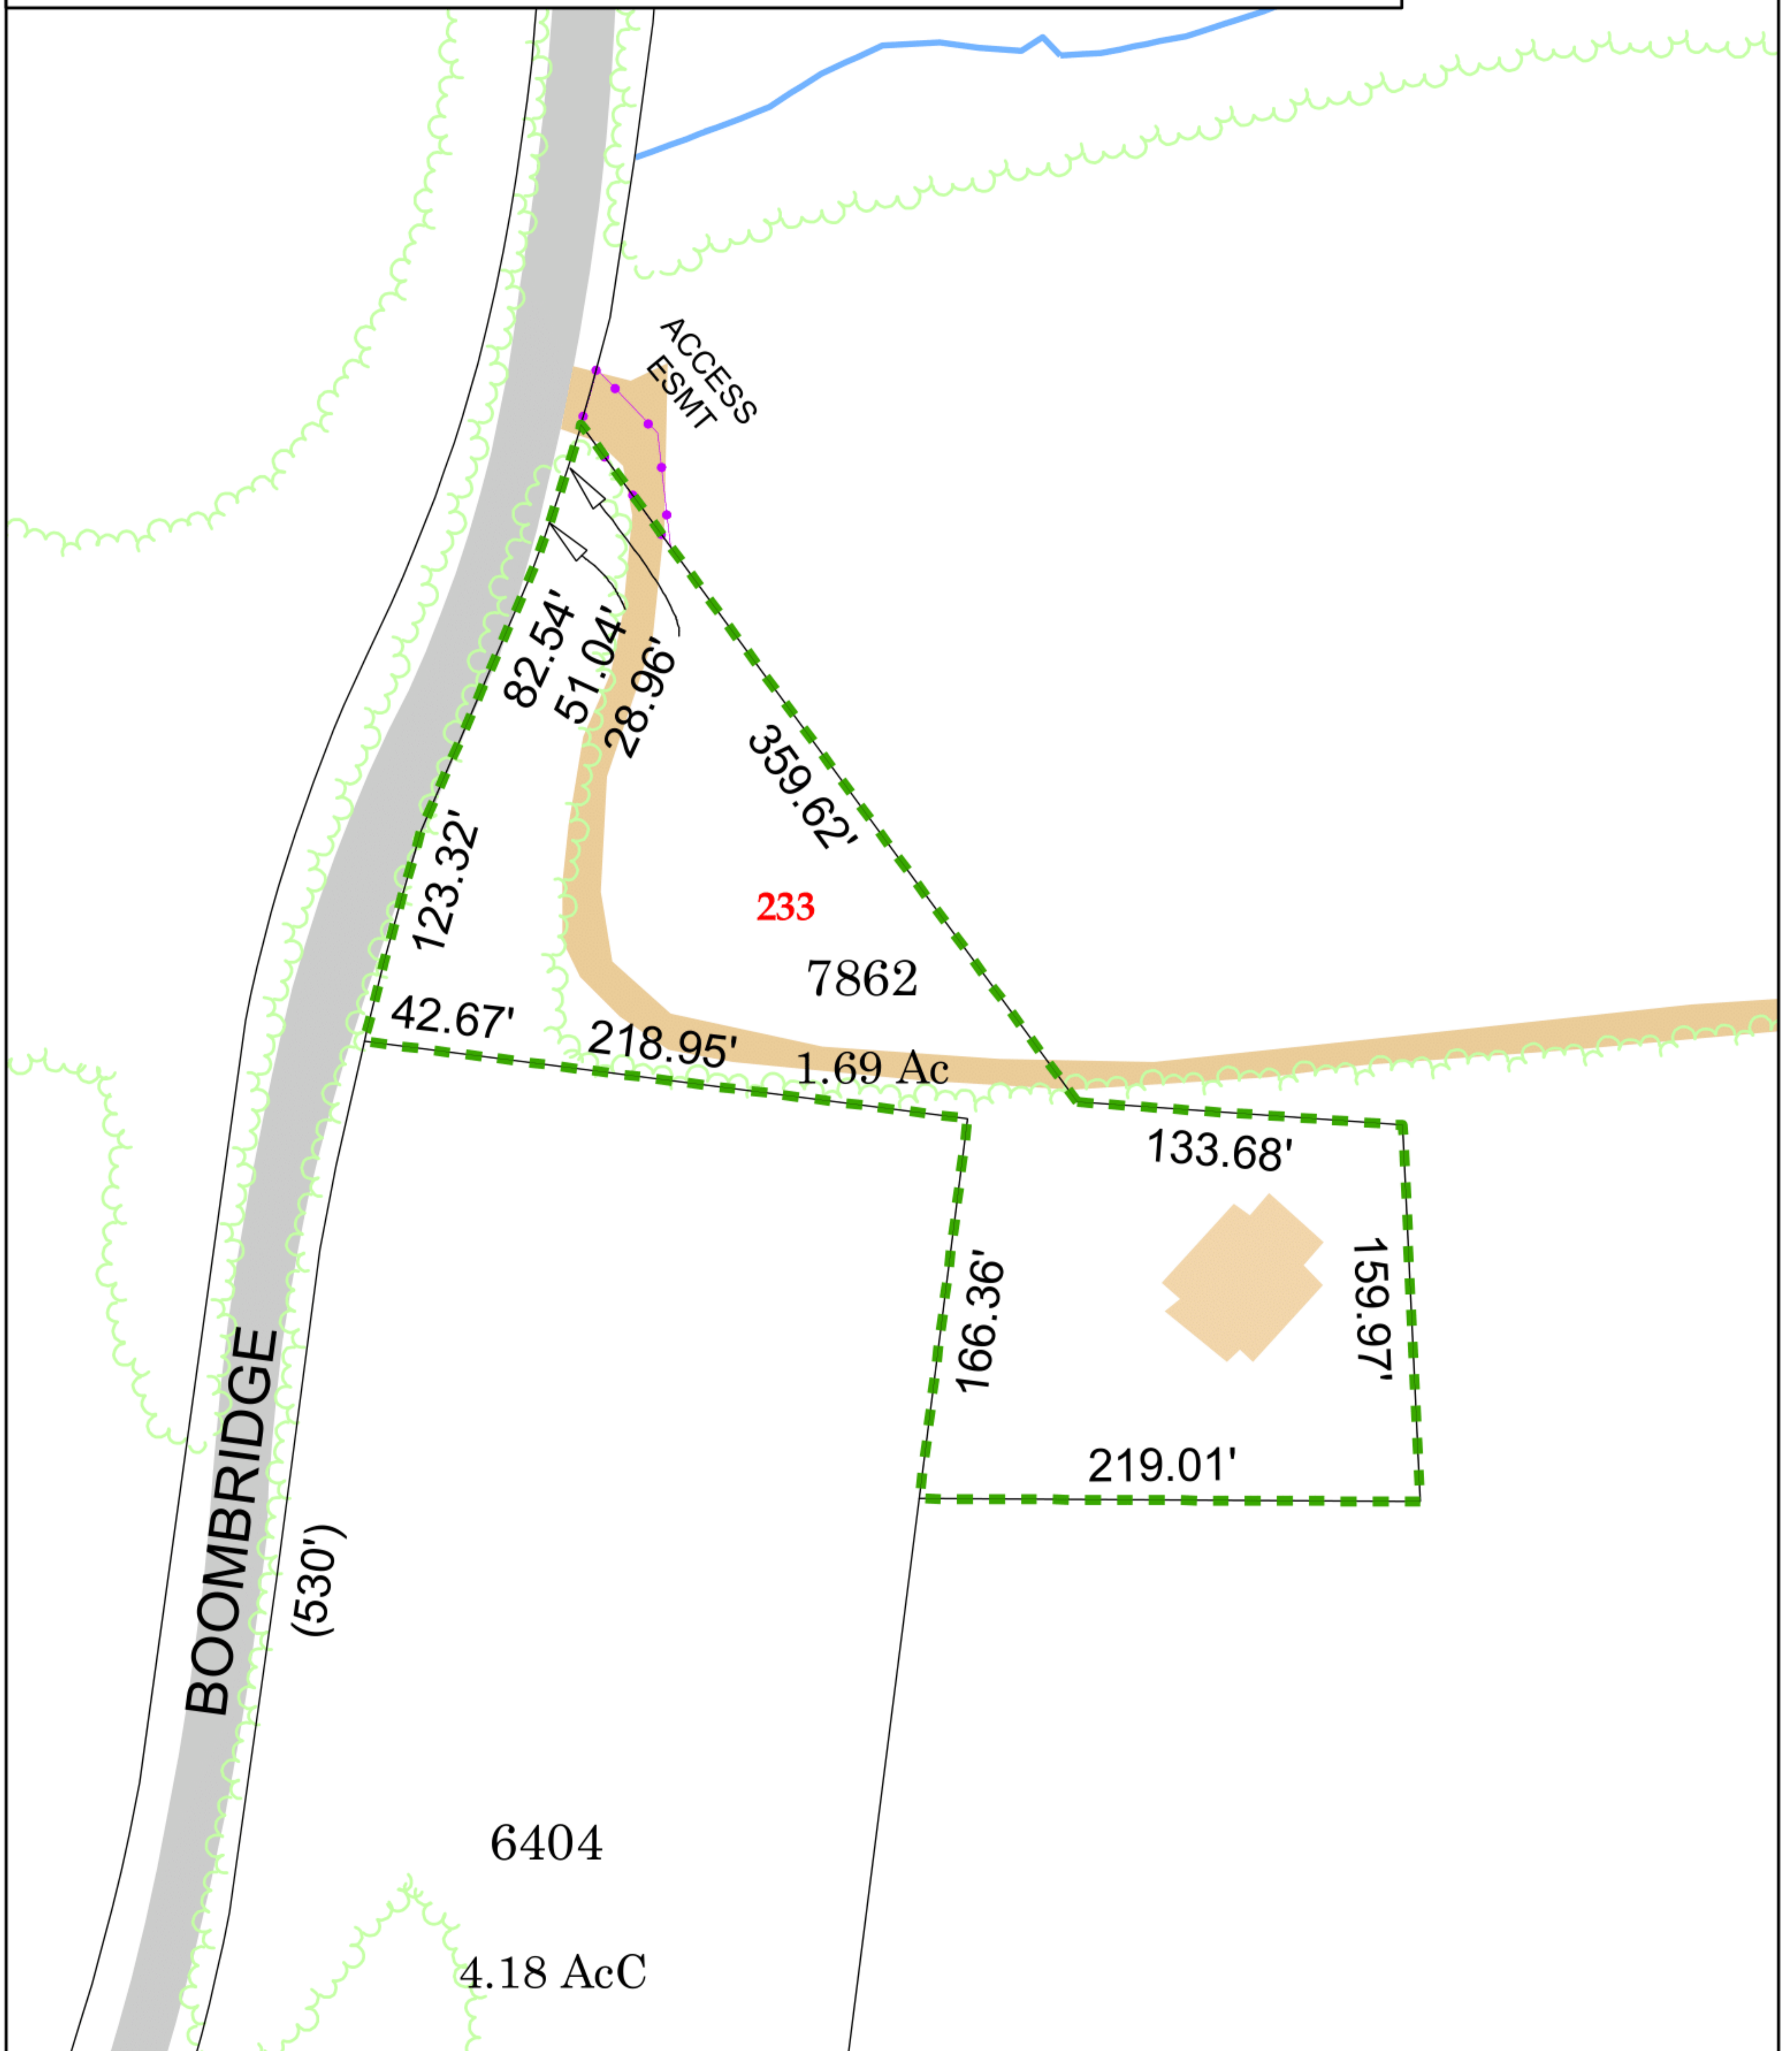

Town of North Stonington, Connecticut - Assessment Parcel Map

Parcel: 119-7862

Address: 233 BOOMBRIDGE RD

Approximate Scale: 1:1,200

Map Produced  
November 2018

Disclaimer: This map is for informational purposes only.  
All information is subject to verification by any user.  
The Town of North Stonington and its mapping contractors assume  
no legal responsibility for the information contained herein.