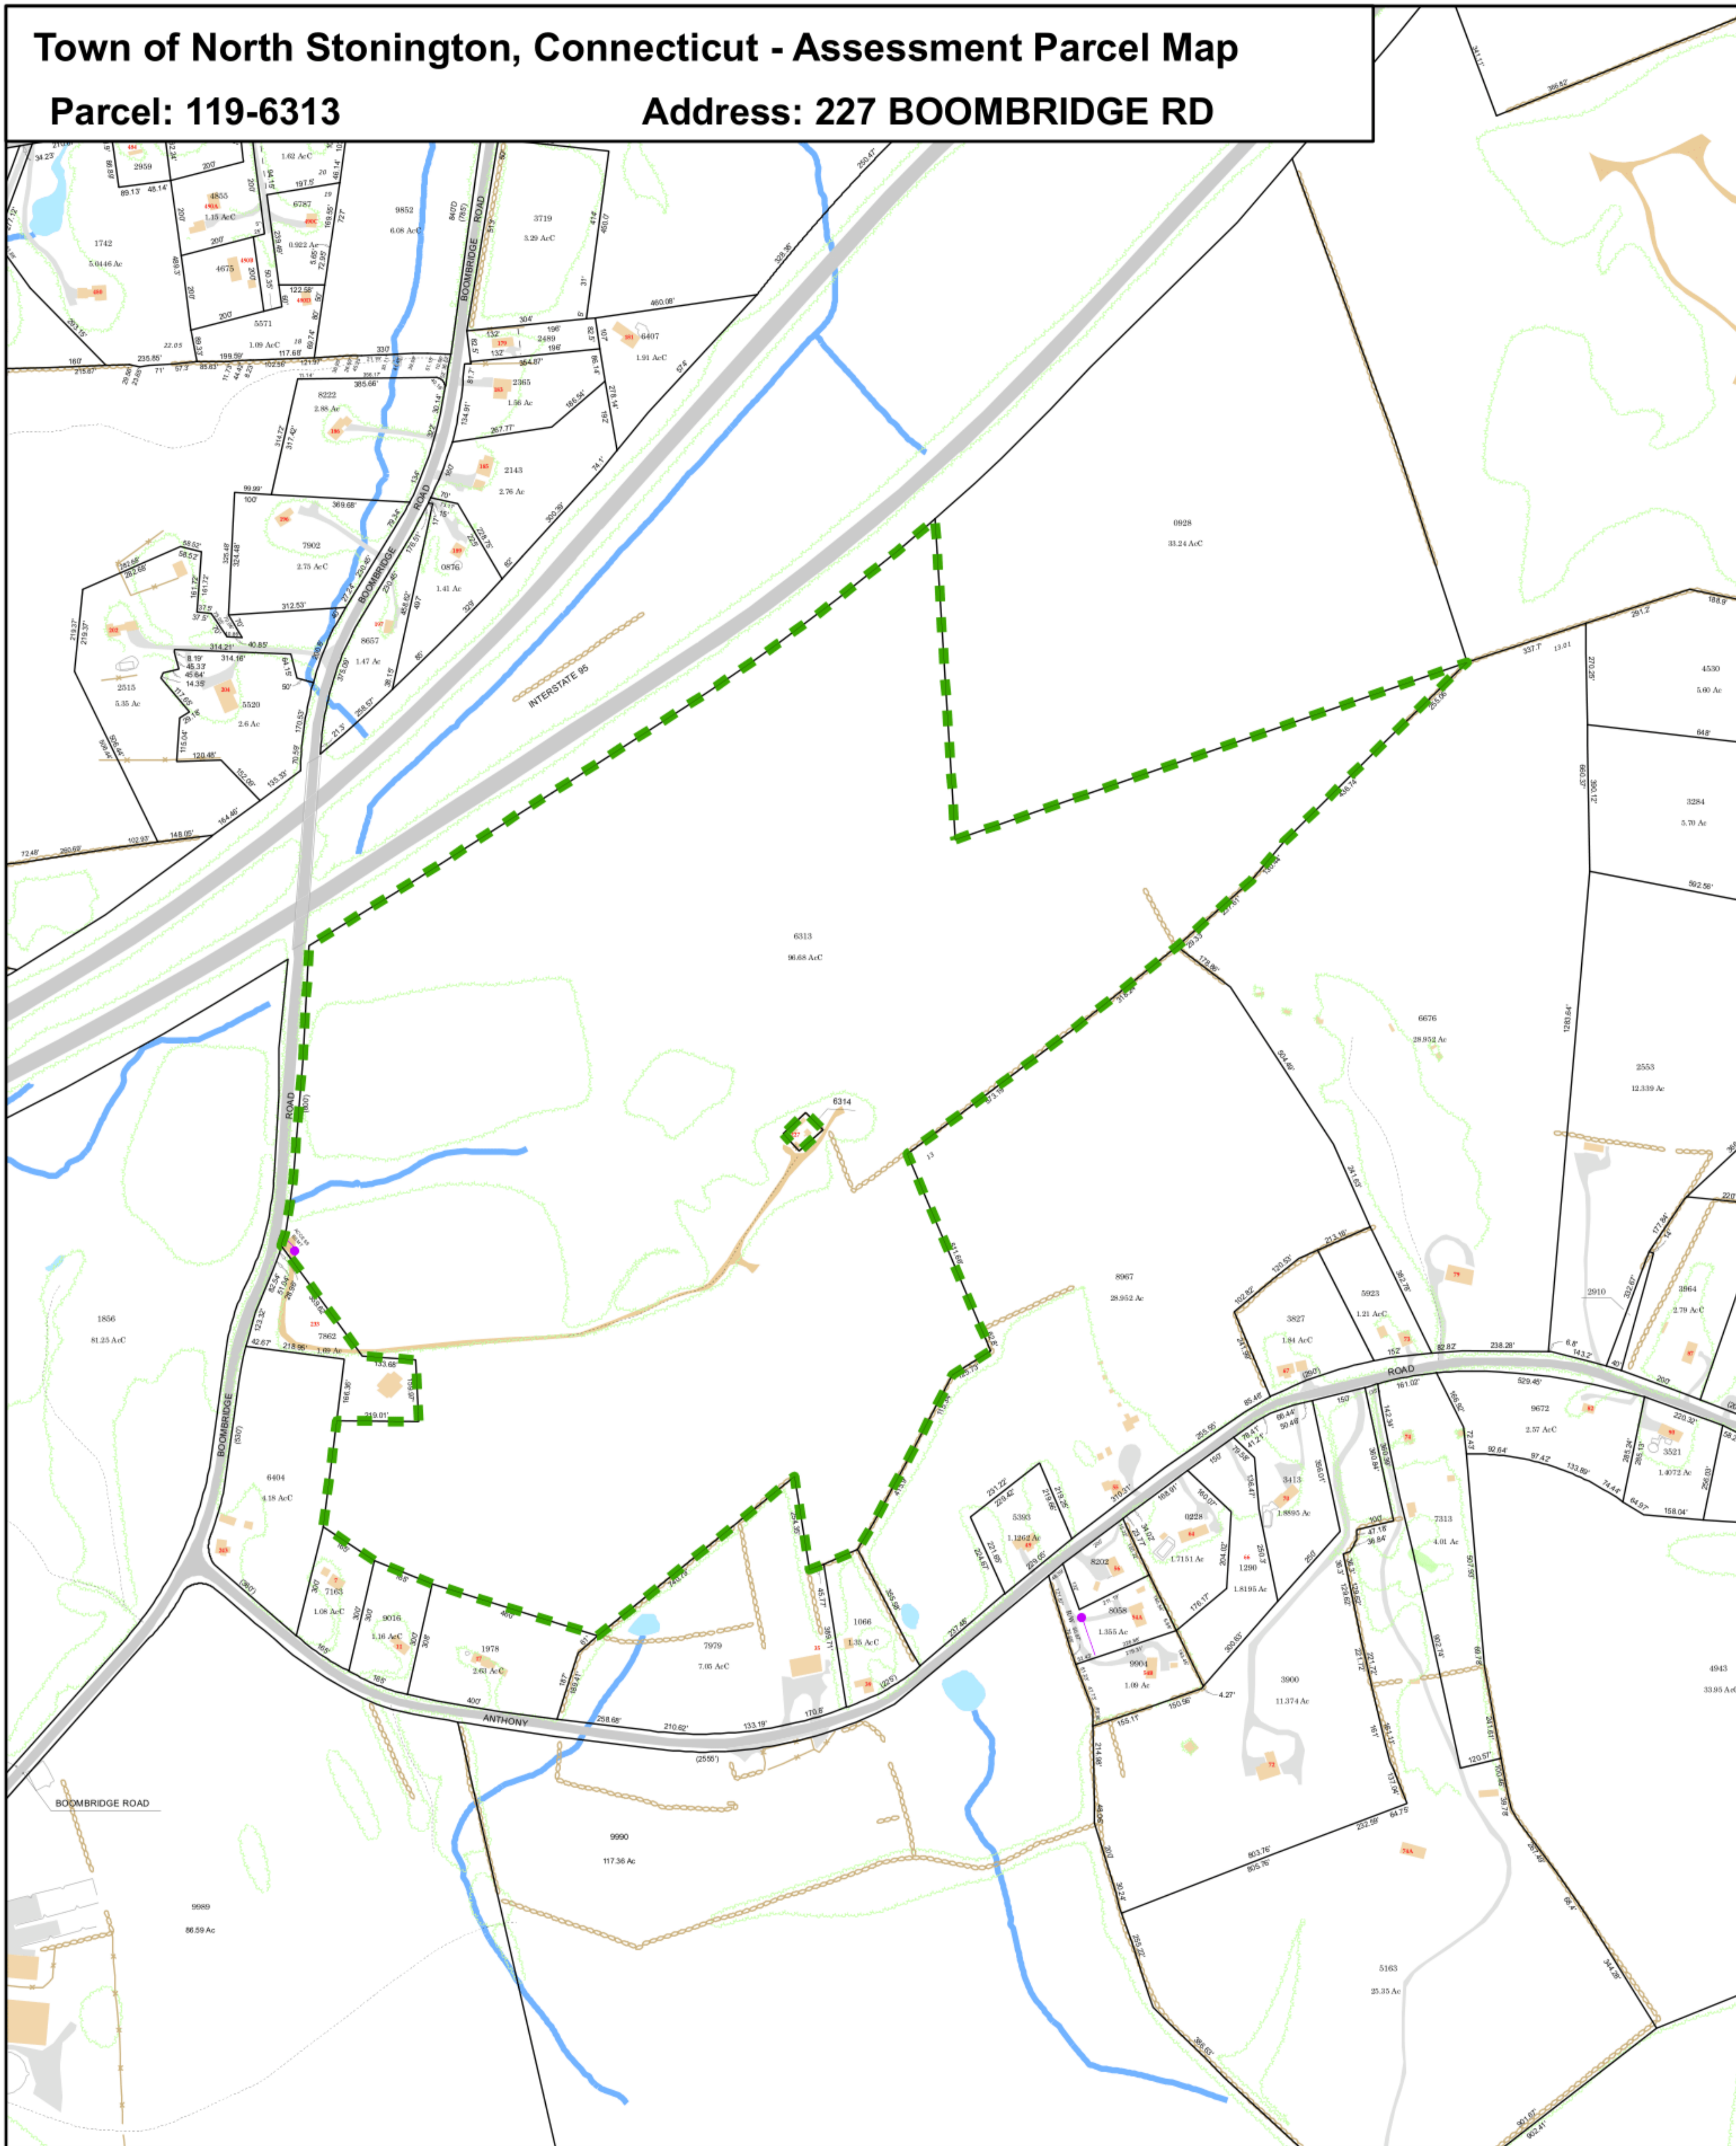

Figure 4B

# Town of North Stonington, Connecticut - Assessment Parcel Map

Parcel: 119-6313

Address: 227 BOOMBRIDGE RD

Approximate Scale: 1:7,200

0 140 280 560 840 1,120 Feet

Map Produced  
November 2018

Disclaimer: This map is for informational purposes only.  
All information is subject to verification by any user.  
The Town of North Stonington and its mapping contractors assume  
no legal responsibility for the information contained herein.