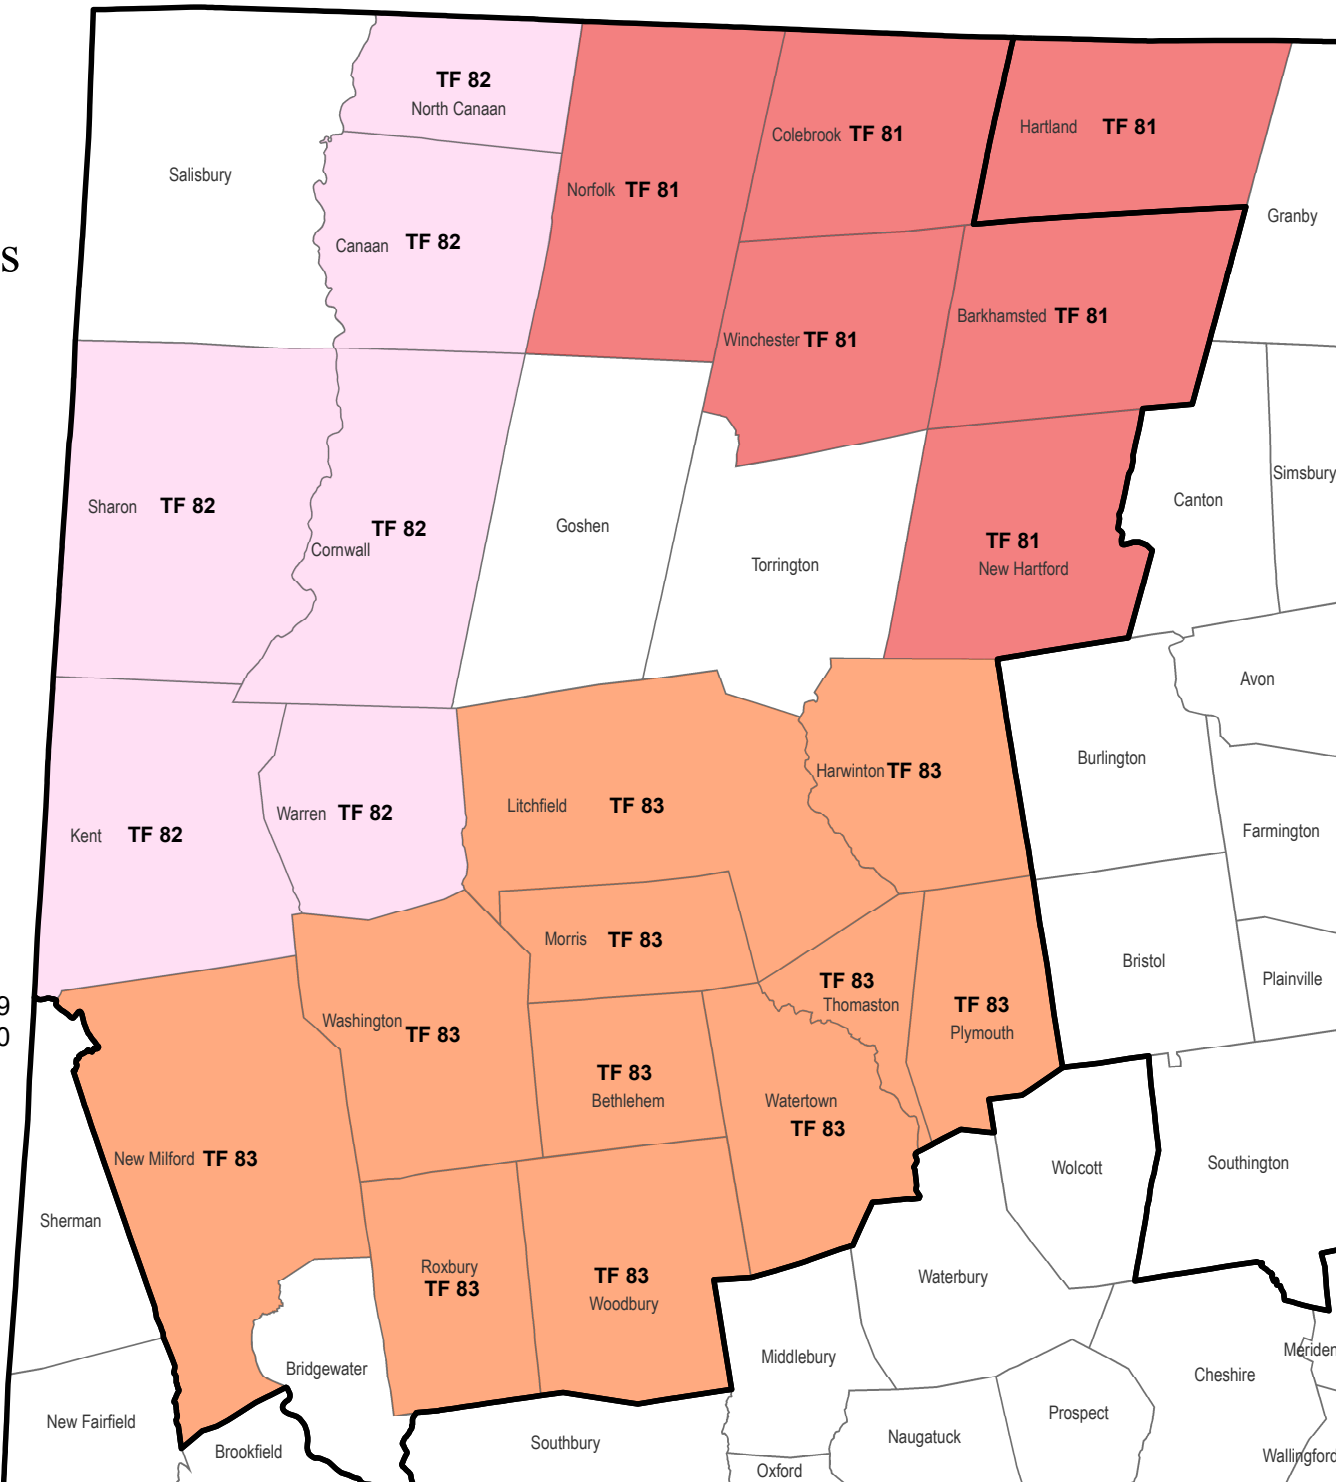

Litchfield County Task Forces

Legend

Task Force Division

- TF 81
- TF 82
- TF 83
- CT County Borders

Activation Numbers by County

Hartford Co - Station TN (860) 875-2543
Litchfield Co - Litchfield Co Dispatch (860) 496-0711
Tolland Co - Station TN (860) 875-2543
Windham Co - QV Dispatch (860) 774-7555
Fairfield Co - Trubmull Regional Dispatch (203) 459-0159
New Haven Co - Northwest Public Safety (203) 758-0050
Middlesex Co - Valley Shore dispatch (860) 399-7921
New London Co - Groton Fire Alarm (860) 441-6748

0 2 4 8 12 16 20 Miles