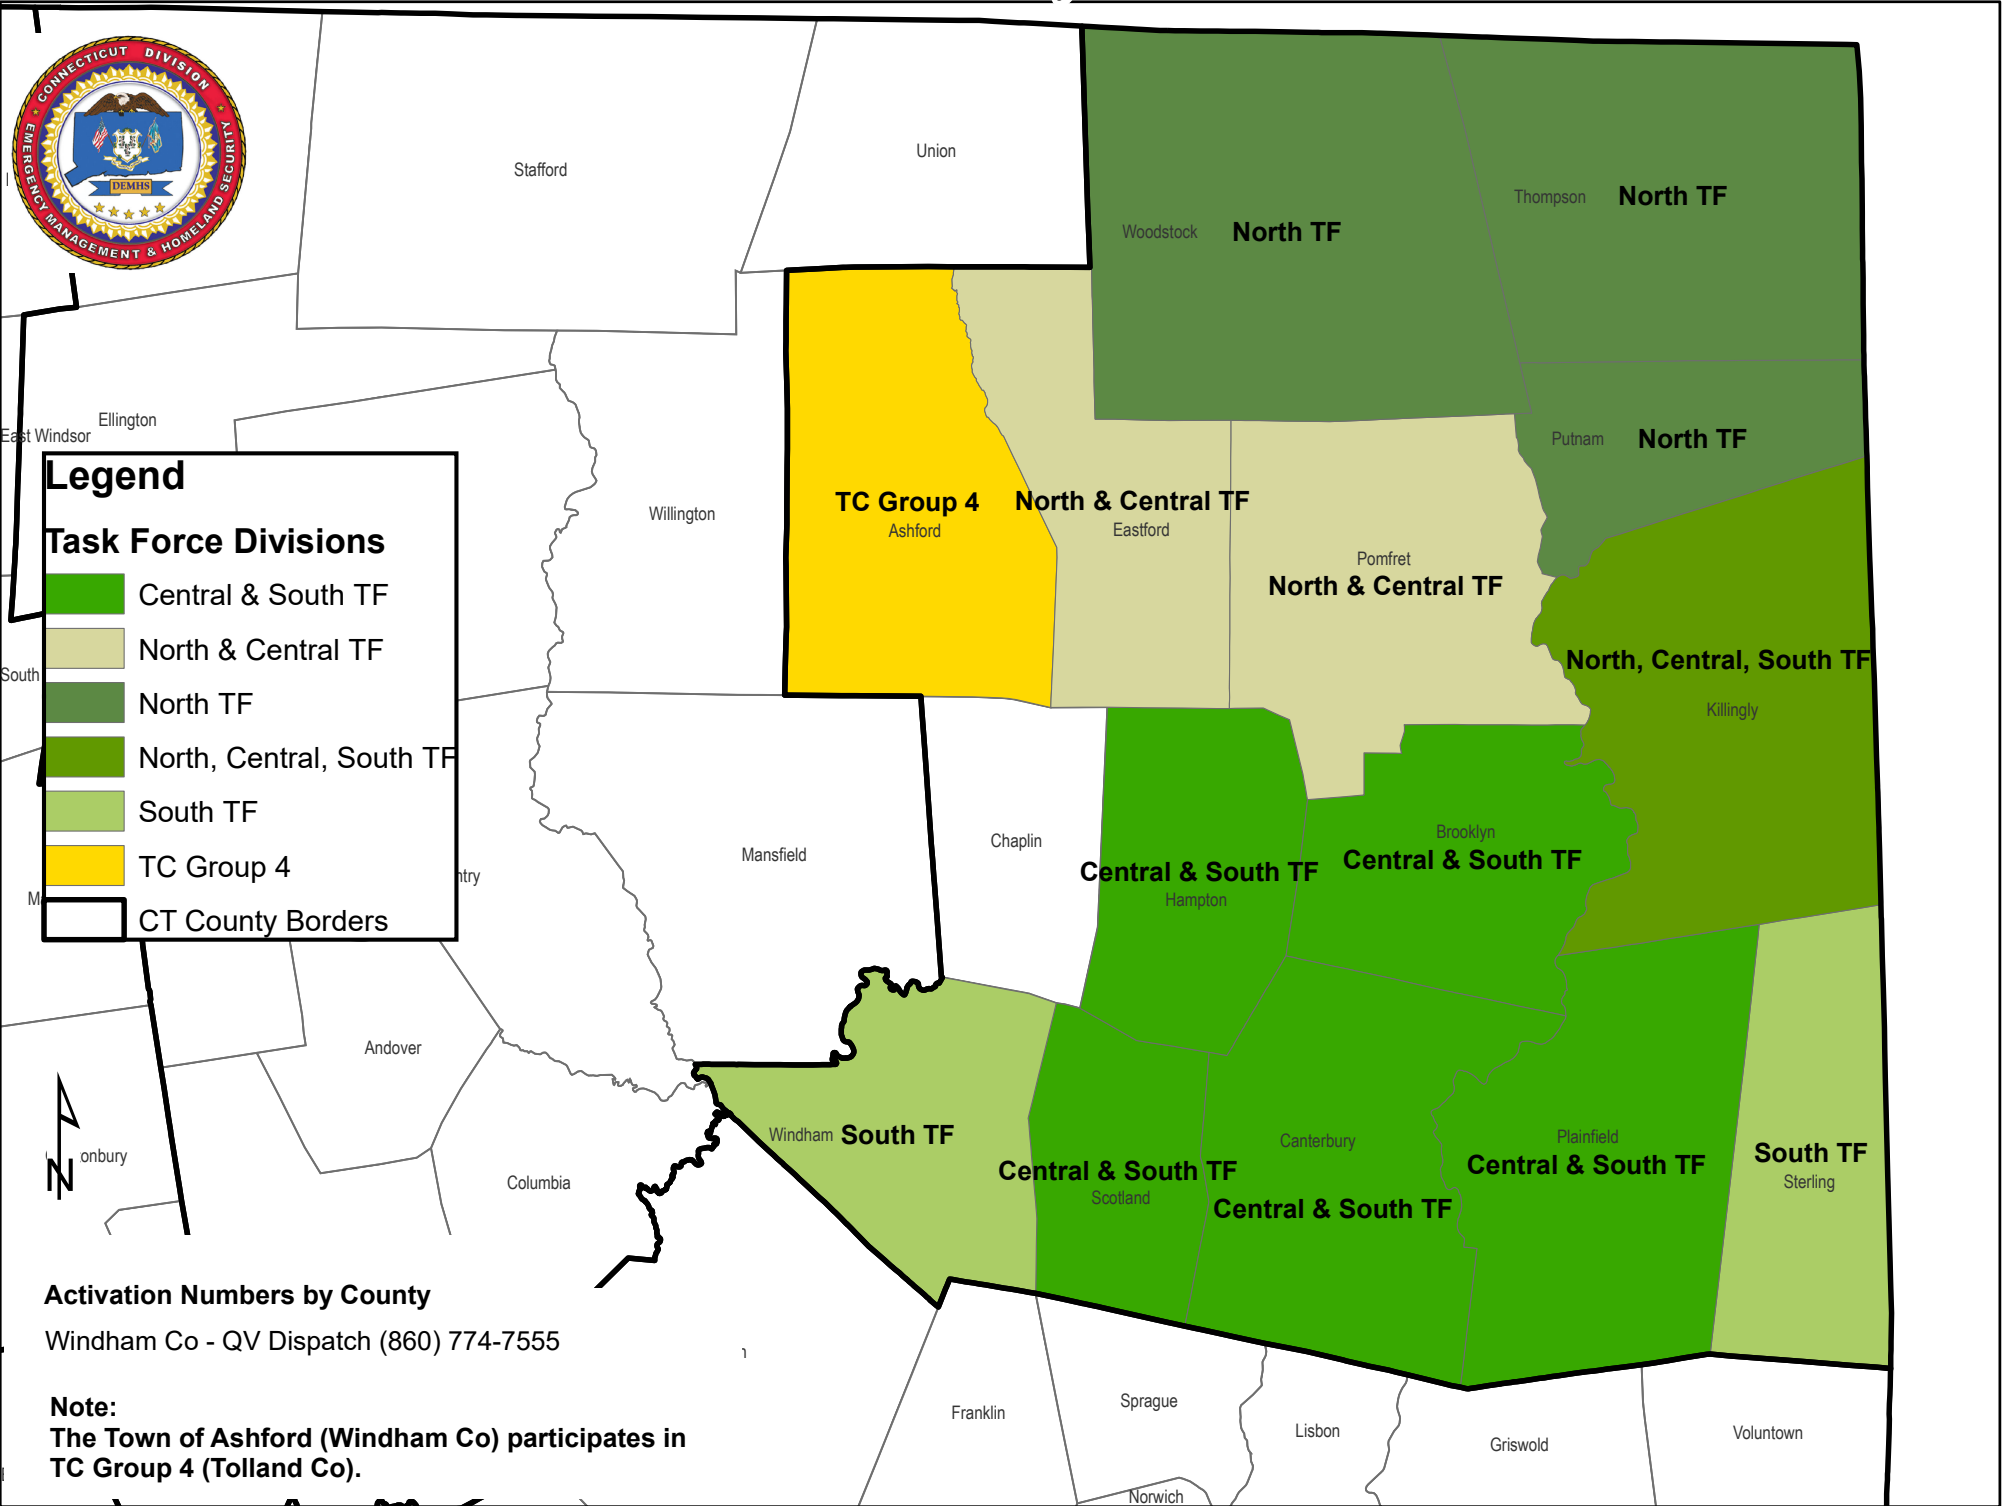

# Windham County Task Forces

**Legend**

**Task Force Divisions**

- Central & South TF
- North & Central TF
- North TF
- North, Central, South TF
- South TF
- TC Group 4
- CT County Borders

**Activation Numbers by County**  
 Windham Co - QV Dispatch (860) 774-7555

**Note:**  
 The Town of Ashford (Windham Co) participates in TC Group 4 (Tolland Co).