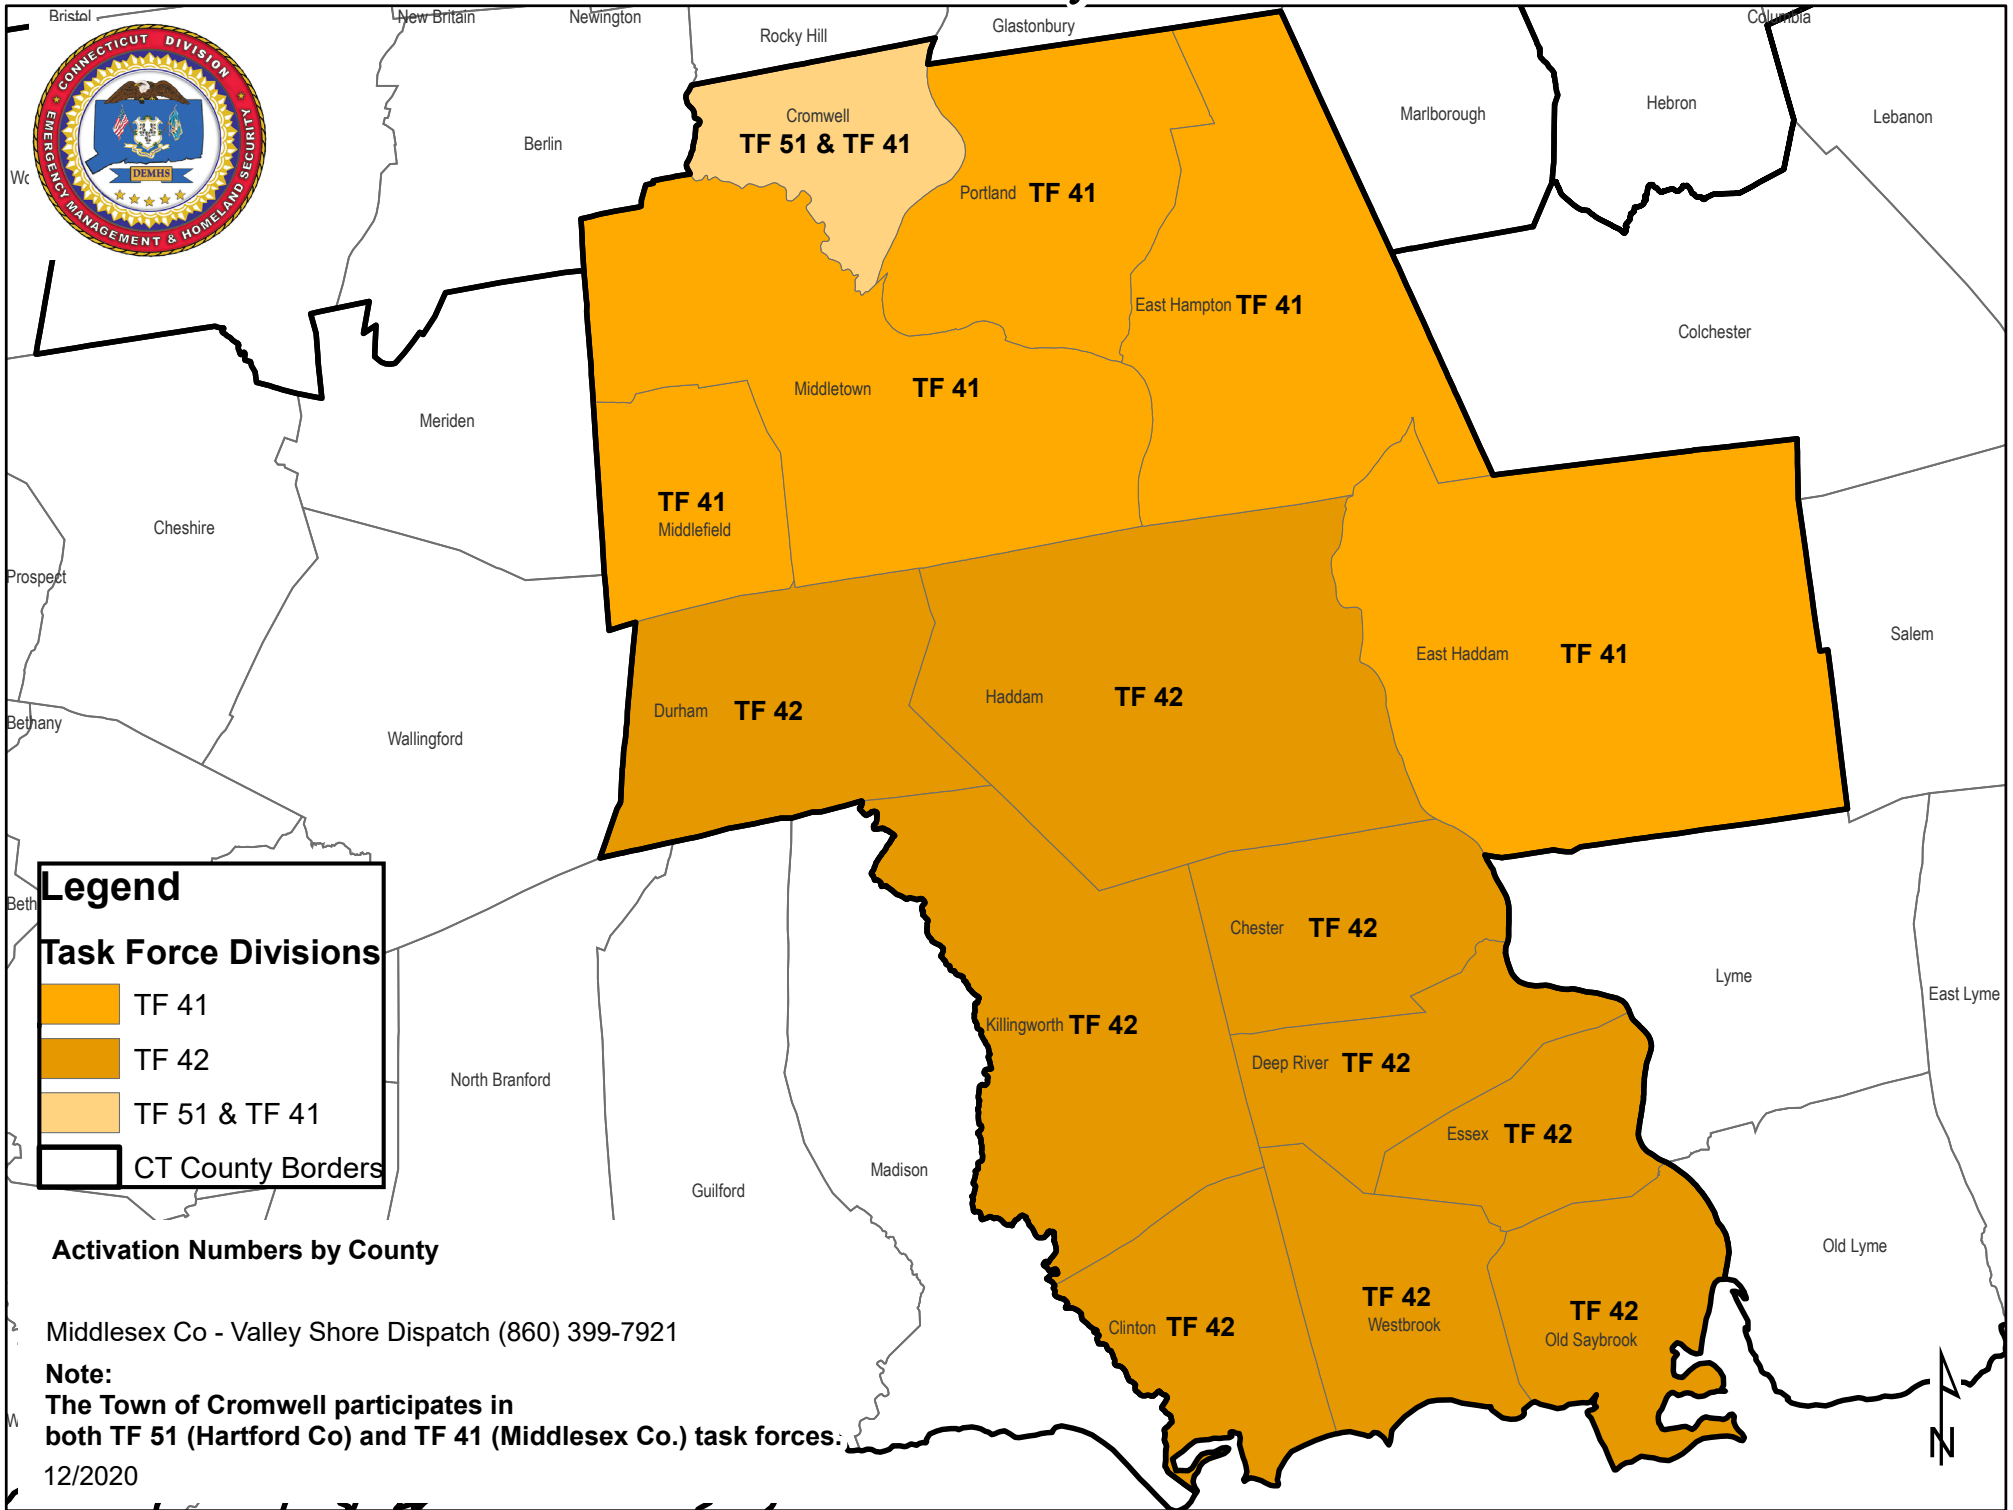

Middlesex County Task Forces

Legend

Task Force Divisions

- TF 41
- TF 42
- TF 51 & TF 41
- CT County Borders

Activation Numbers by County

Middlesex Co - Valley Shore Dispatch (860) 399-7921

Note:
 The Town of Cromwell participates in both TF 51 (Hartford Co) and TF 41 (Middlesex Co.) task forces.