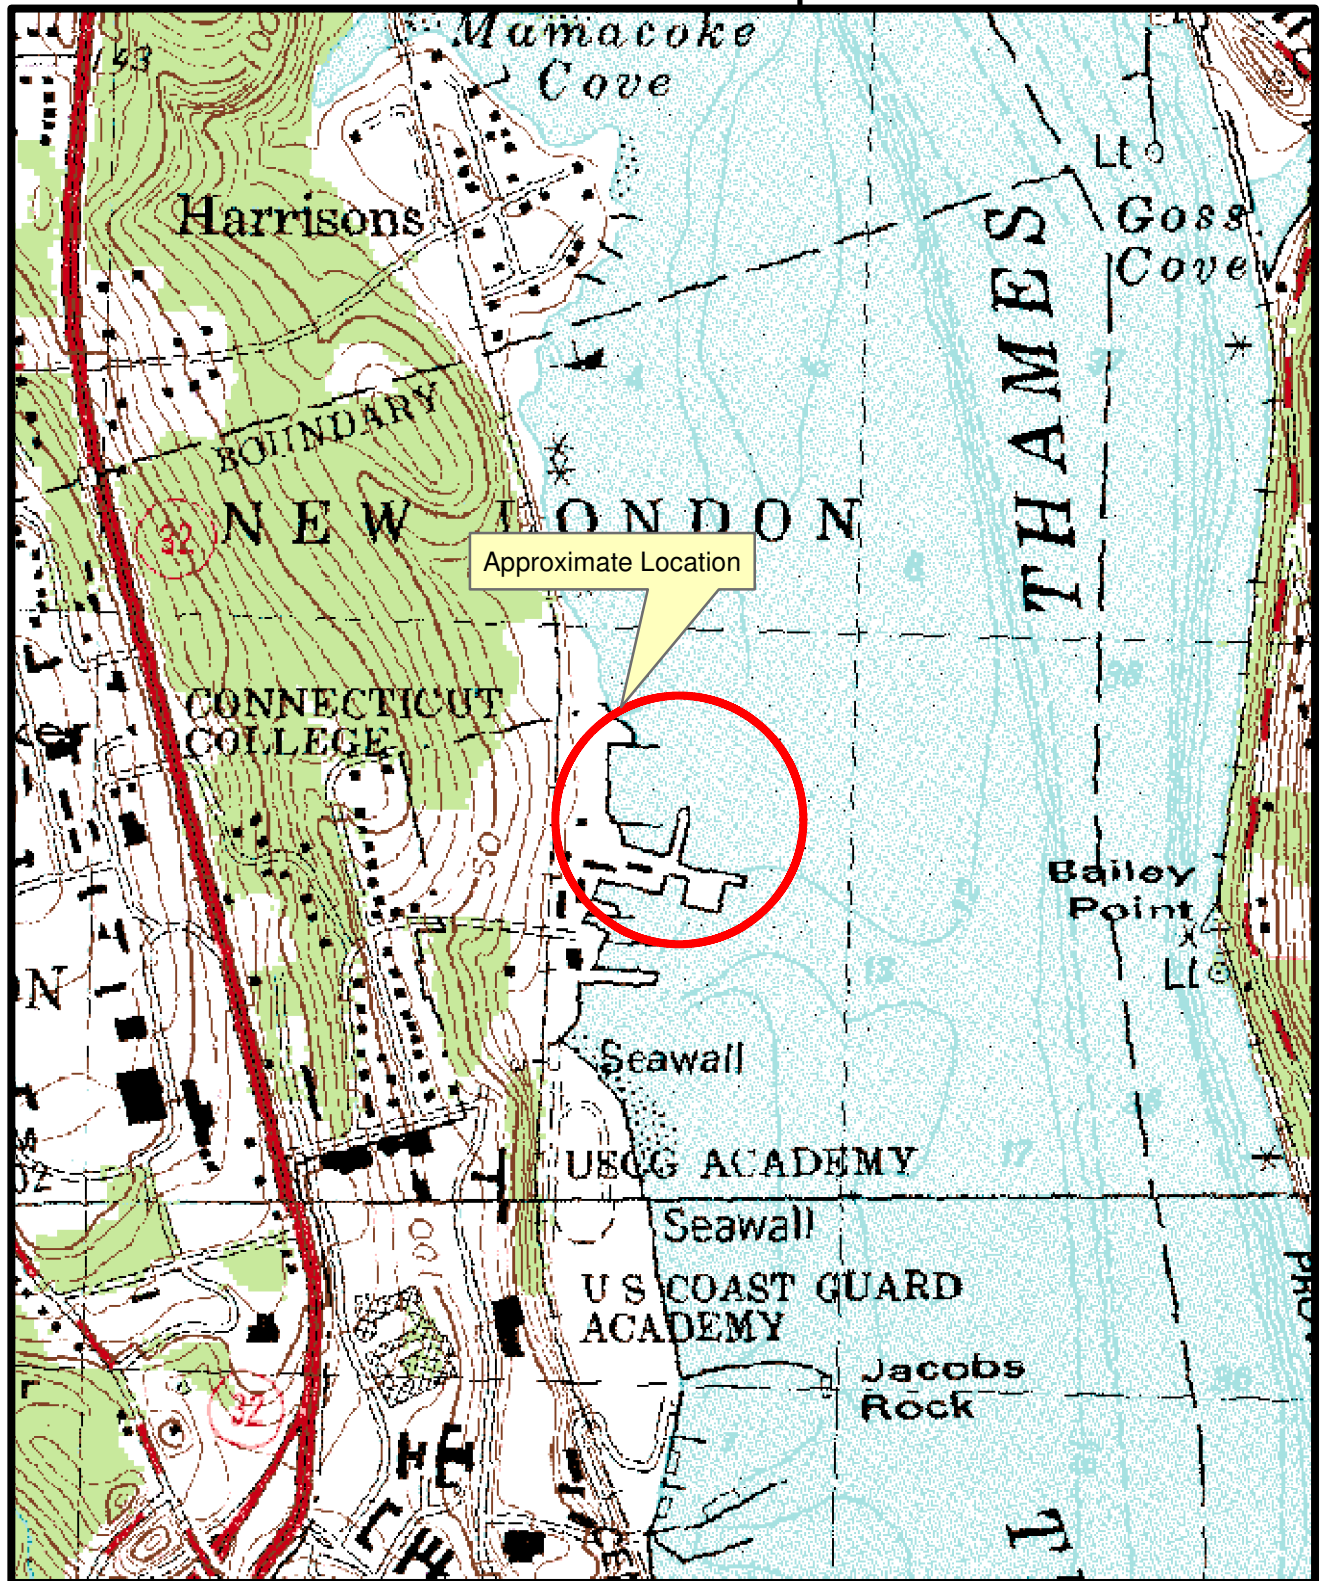

Thames Shipyard Improvements

50 Farnsworth Street, New London, CT

Location Map

0 375 750 1,500 Feet