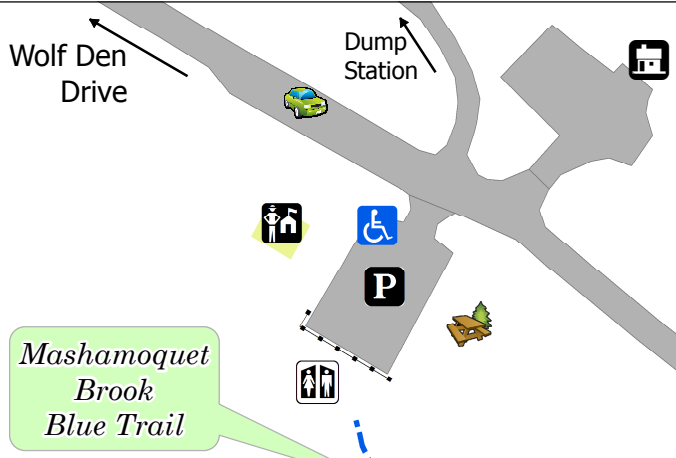

Mashamoquet Brook State Park Wolf Den Campground Pomfret, Connecticut

Mashamoquet Brook Blue Trail

Mashamoquet Brook Nature Trail

Wildlife Viewing Platform

Explanation

- Bathroom
- Composting Toilet
- Handicapped Parking
- Office
- Park Maintenance
- Picnic Area
- Parking
- Recycling/Trash
- Water

- Campground Access
- Campsite

Trails

- Blue
- Nature Trail

Map Date - June 2, 2016