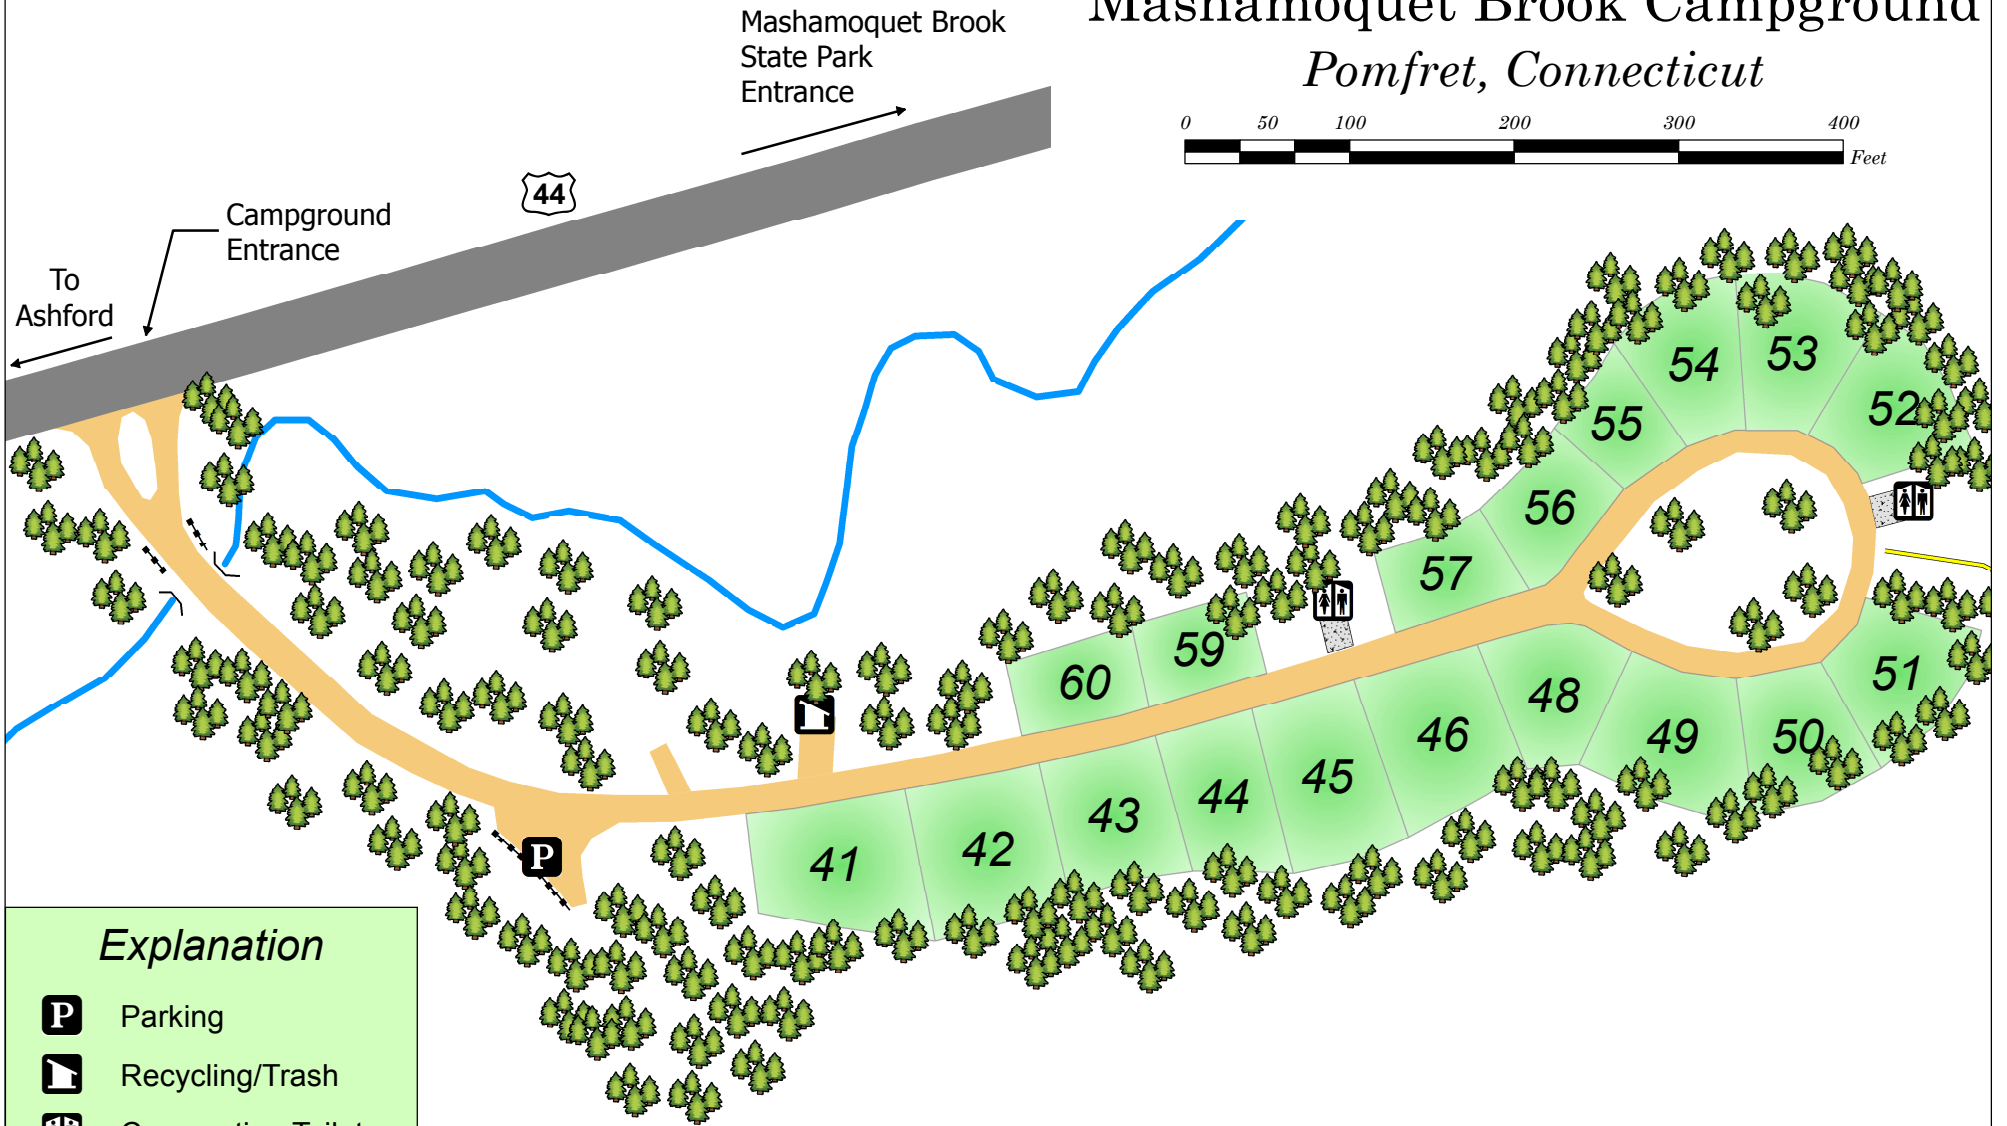

# Mashamoquet Brook State Park Mashamoquet Brook Campground *Pomfret, Connecticut*

**Explanation**

- Parking
- Recycling/Trash
- Composting Toilet
- Yellow Trail
- Campsite
- Route 44
- Campground Access

Map Date - May 31, 2016