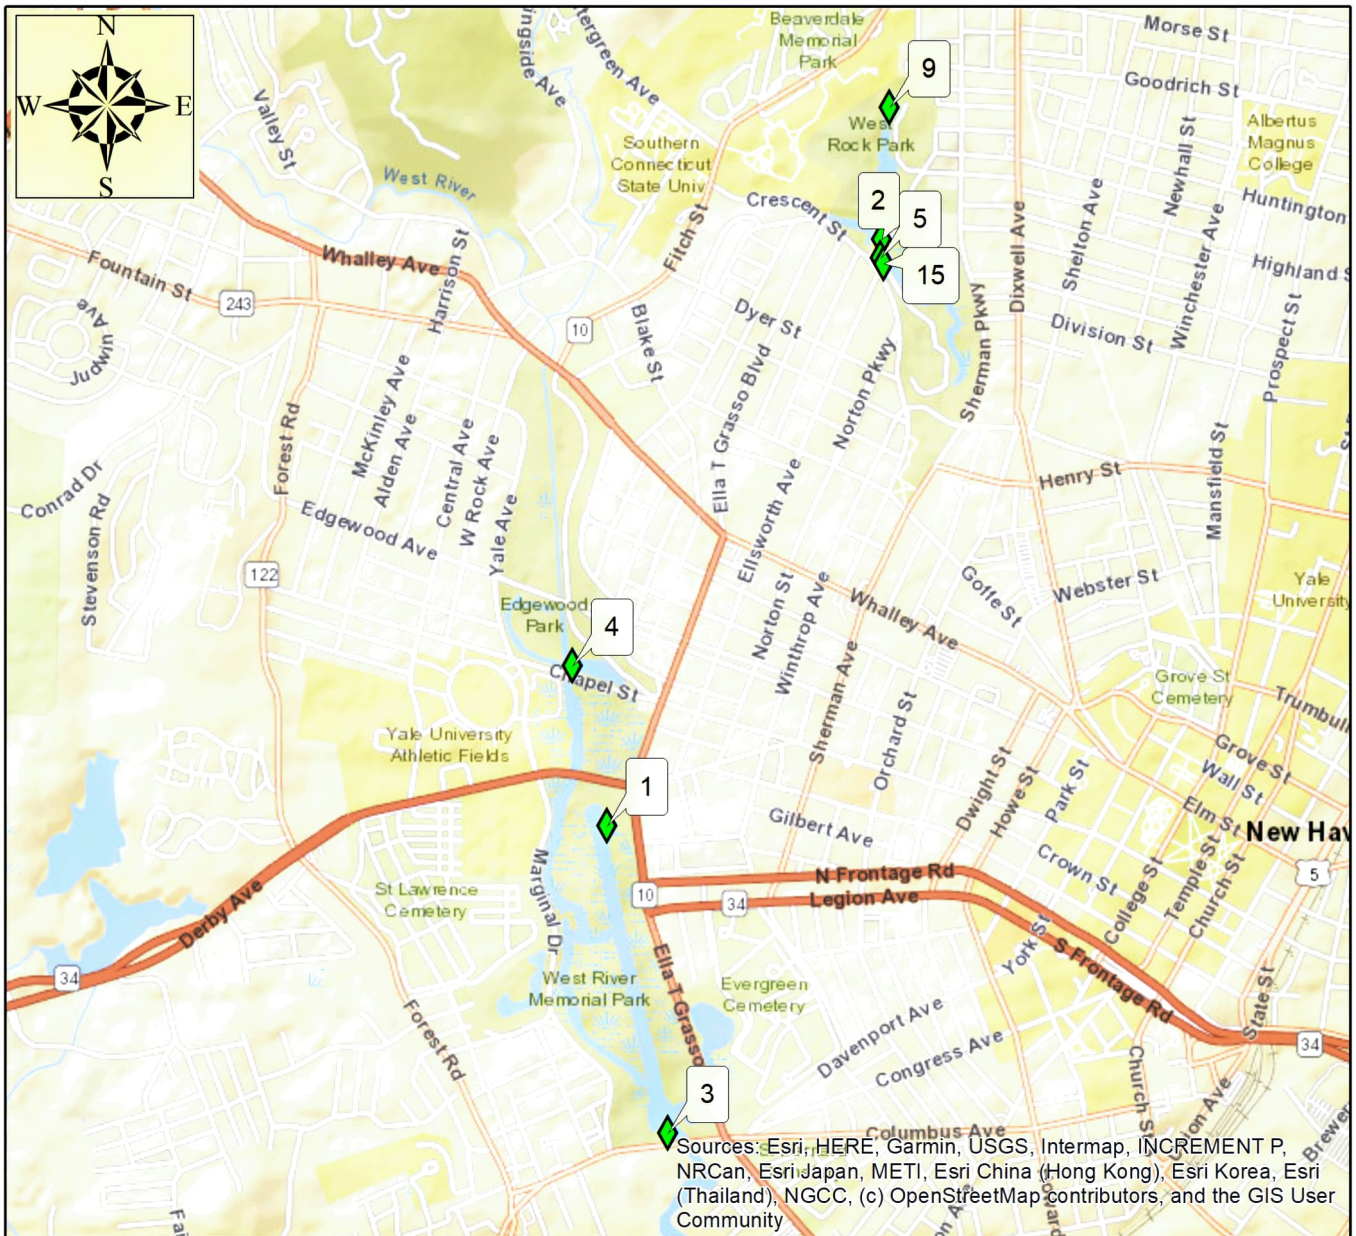

New Haven Harbor Area Monofilament Bins

0 0.25 0.5 1 Miles

Legend

◆ Monofilament Bin

This map is 1 of 3 that shows approximate locations. See the included table for GPS coordinates and location descriptions for each bin.

Thanks to the Menunkatuck Audubon Society