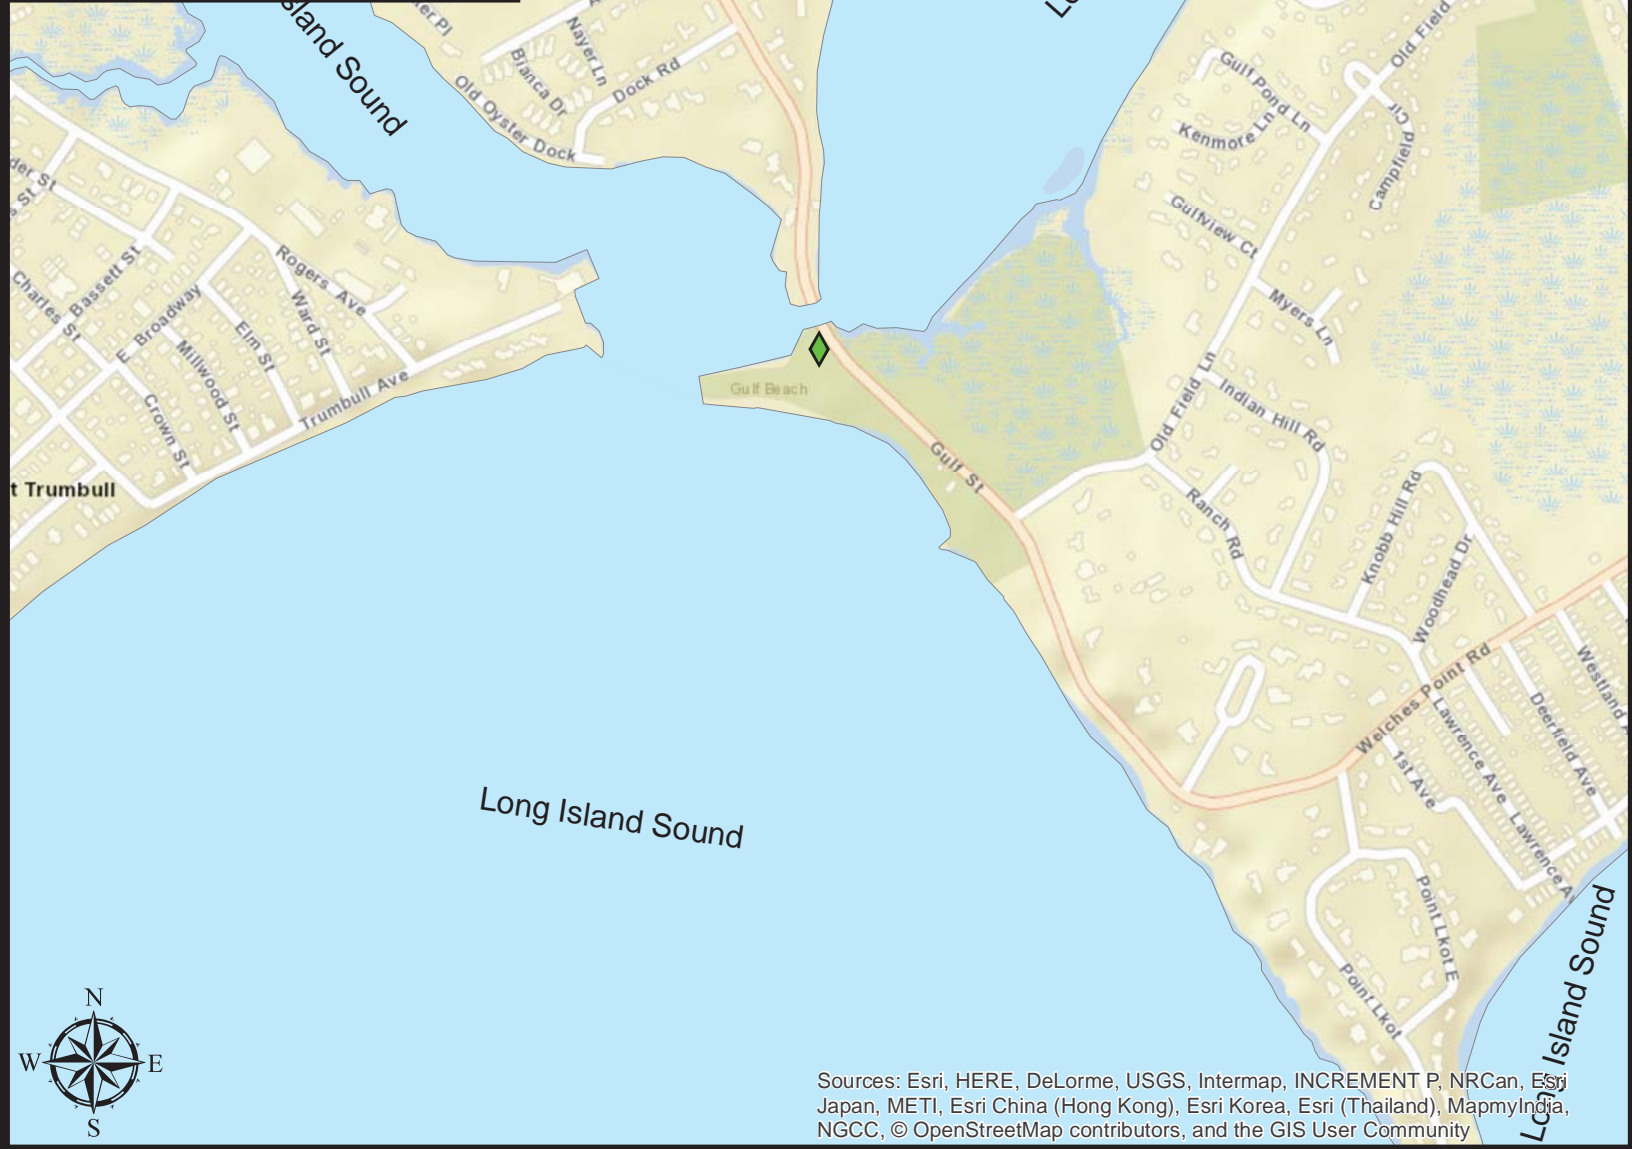

# Milford Monofilament Recycling Receptacle

Sources: Esri, HERE, DeLorme, USGS, Intermap, INCREMENT P, NRCan, Esri Japan, METI, Esri China (Hong Kong), Esri Korea, Esri (Thailand), MapmyIndia, NGCC, © OpenStreetMap contributors, and the GIS User Community

**Location: Gulf Beach**  
 517-609 Gulf St., Milford, CT 06460  
 Nearest waterbody: Long Island Sound  
 Receptacle located: On post at parking area

**Legend**

- Monofilament\_locations
- Car Top/Carry-In
- Trailered, Car Top/Carry-In