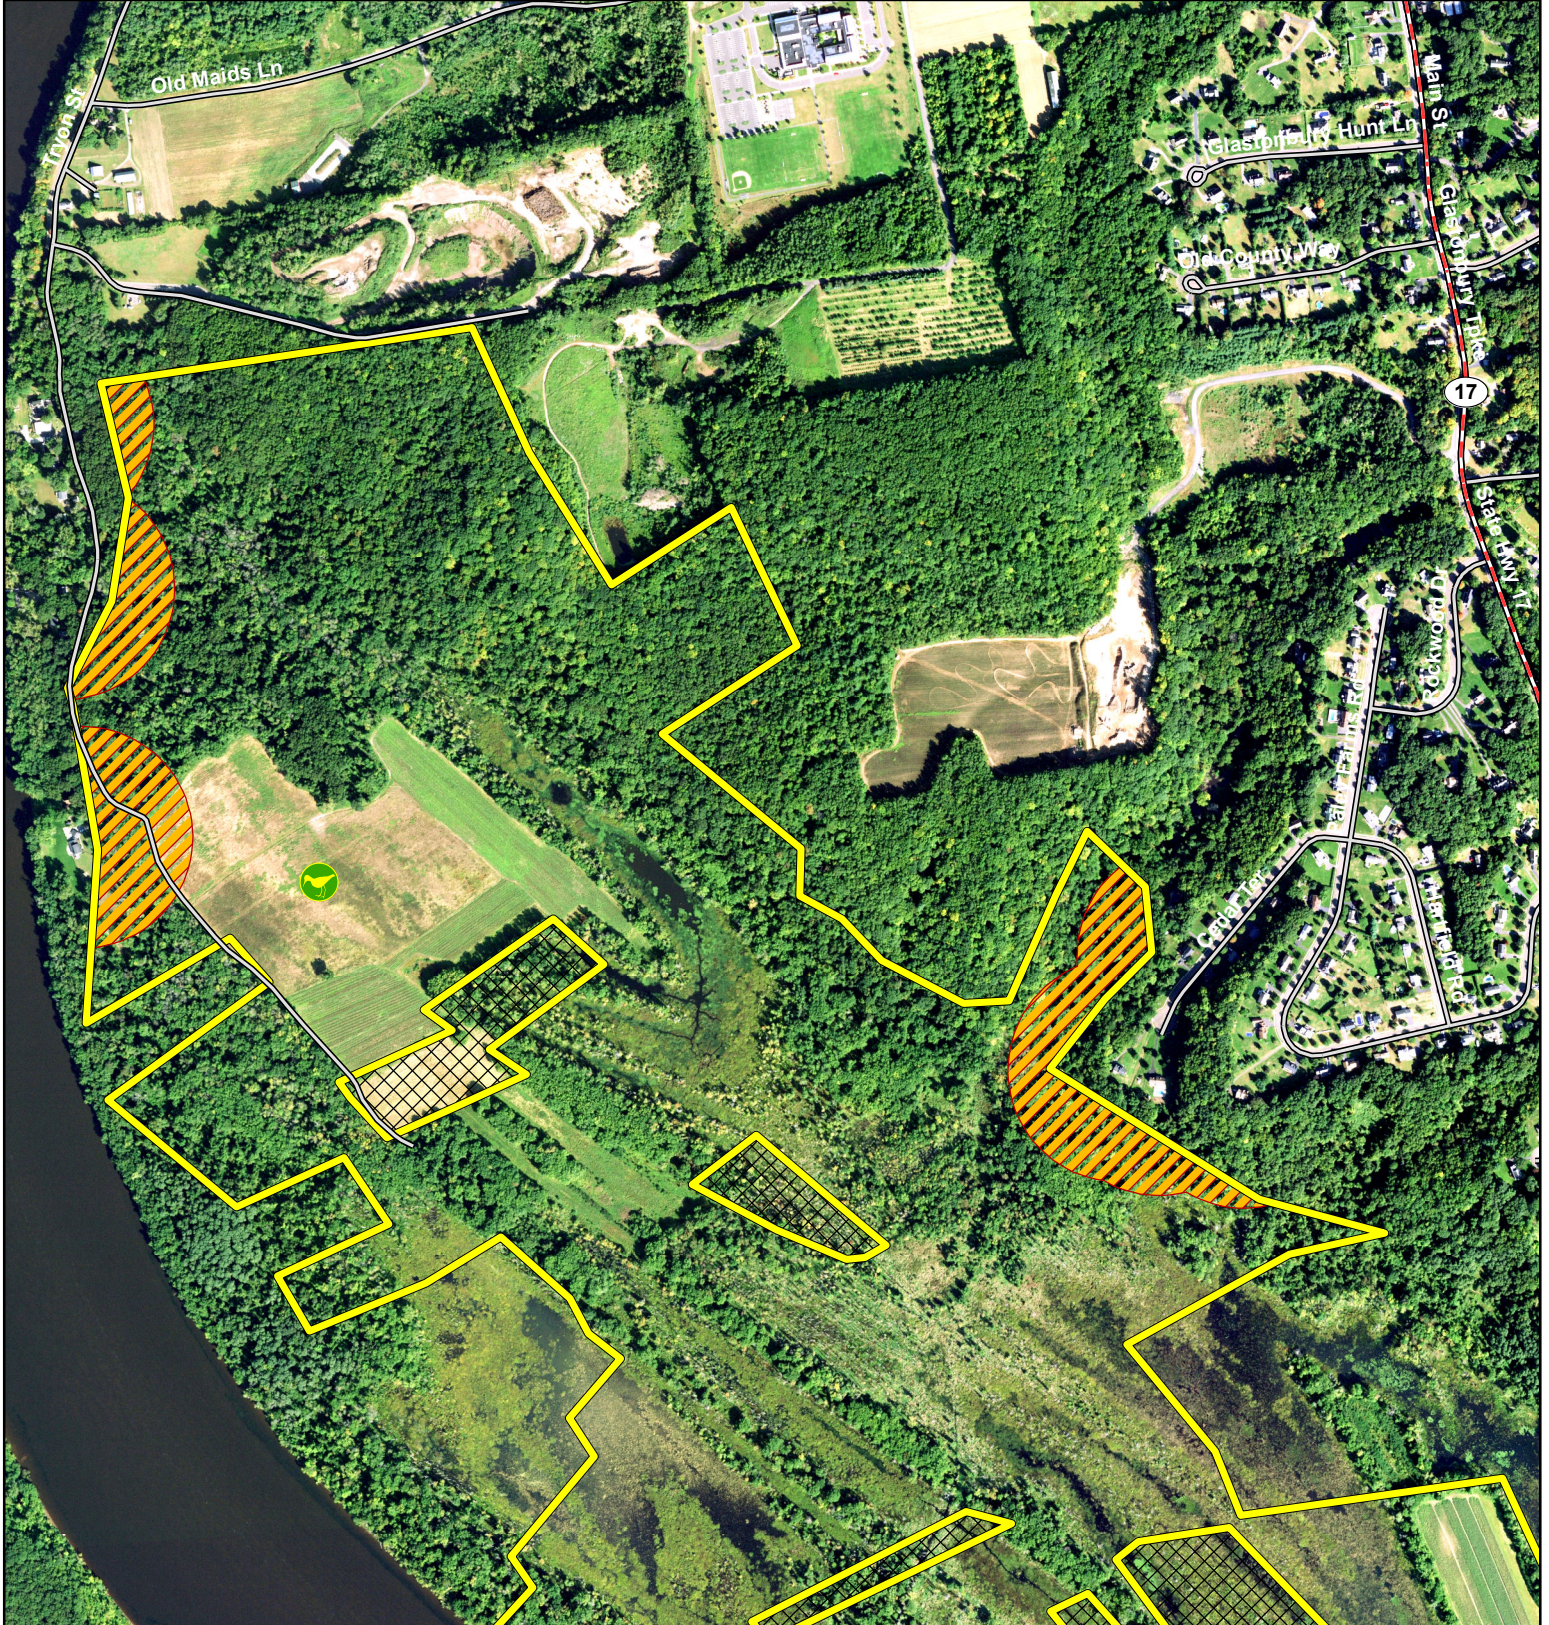

Wangunk Meadows WMA Pheasant Area

Location: Portland

Description: 637 acres

Access: From Old Maids Lane off of Route 17 in Glastonbury, parking area off of Tryon Street.

Symbols: Approximate Boundary 500' Firearms Restriction Zone Pheasant Area

Map Date: 8/24/20; Ortho 2018 NAIP

1,000 500 0 1,000 Feet