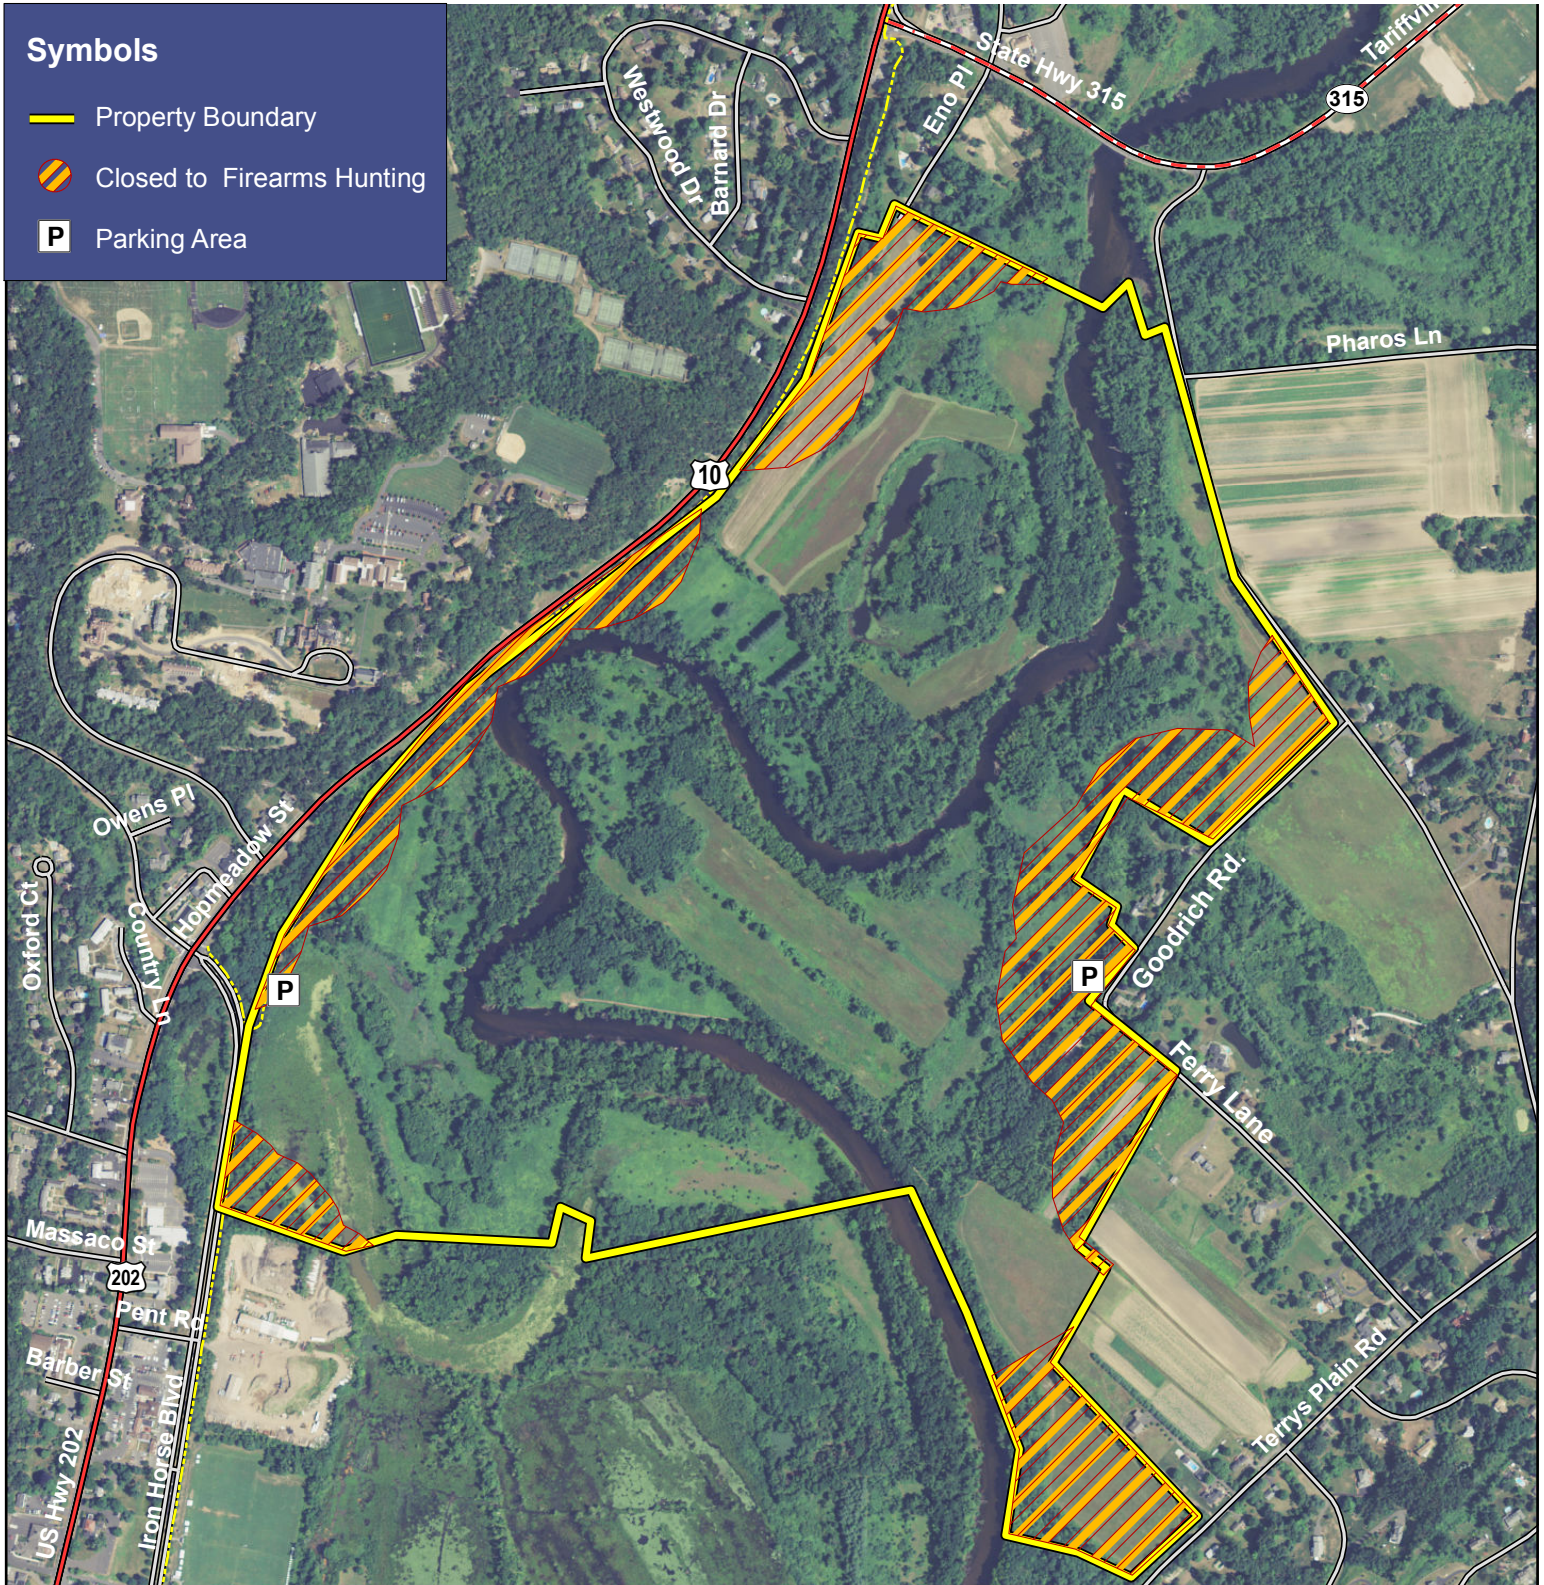

Simsbury WMA

Location: Simsbury; Tariffville Quadrangle

Description: 315 acres

8/12/2013, Ortho 2012 NAIP