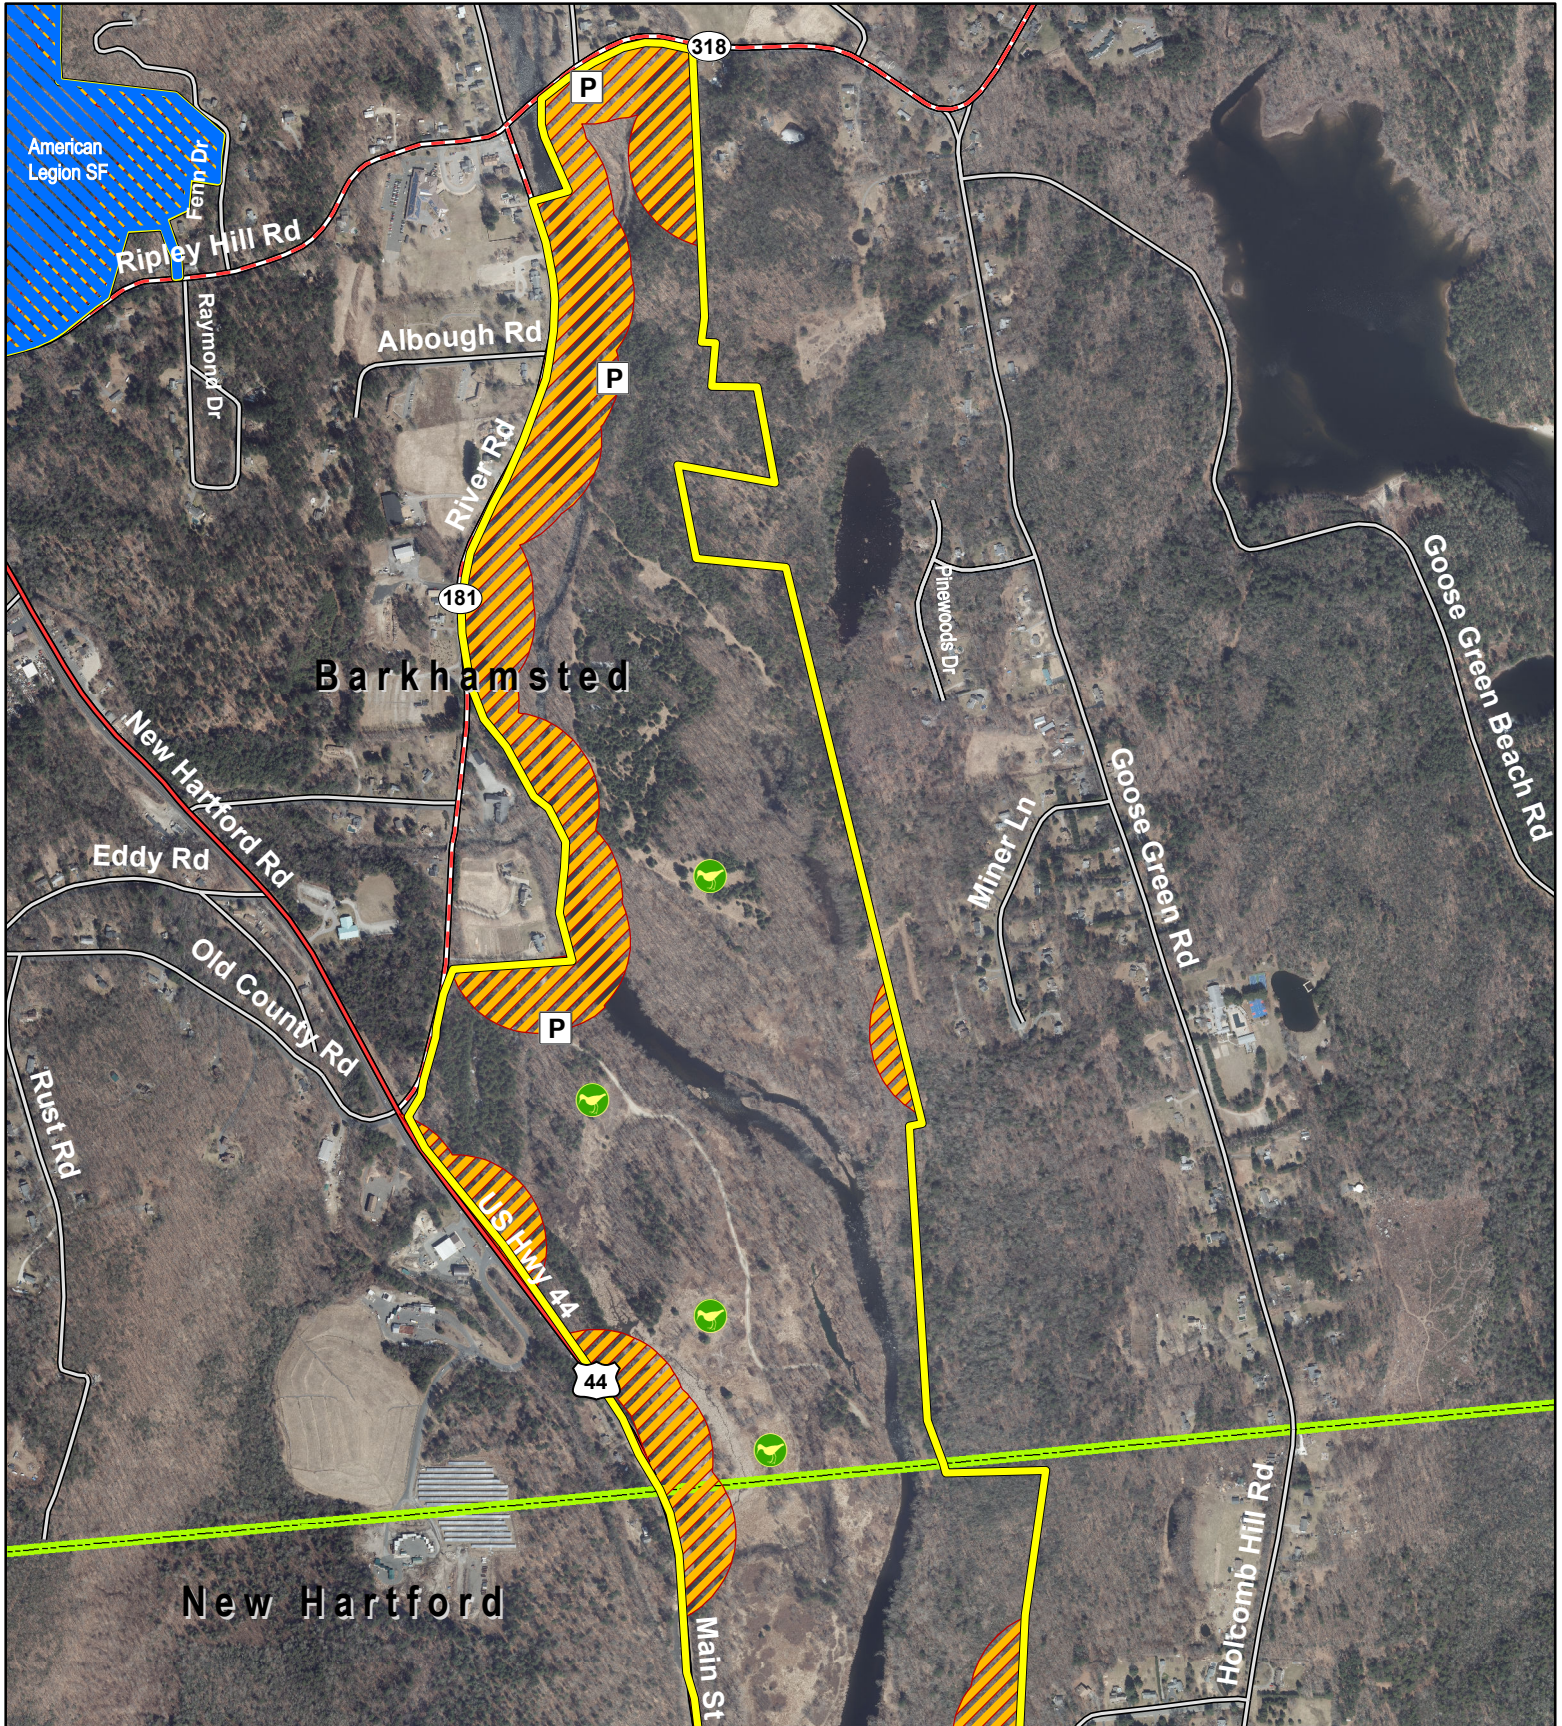

MDC - Greenwoods Pond Pheasant Area

Symbols: Approximate Boundary 500ft Firearms Restriction Zones Parking Area

Map Date: 08/24/2020; Ortho 2019

1,250 625 0 1,250 Feet