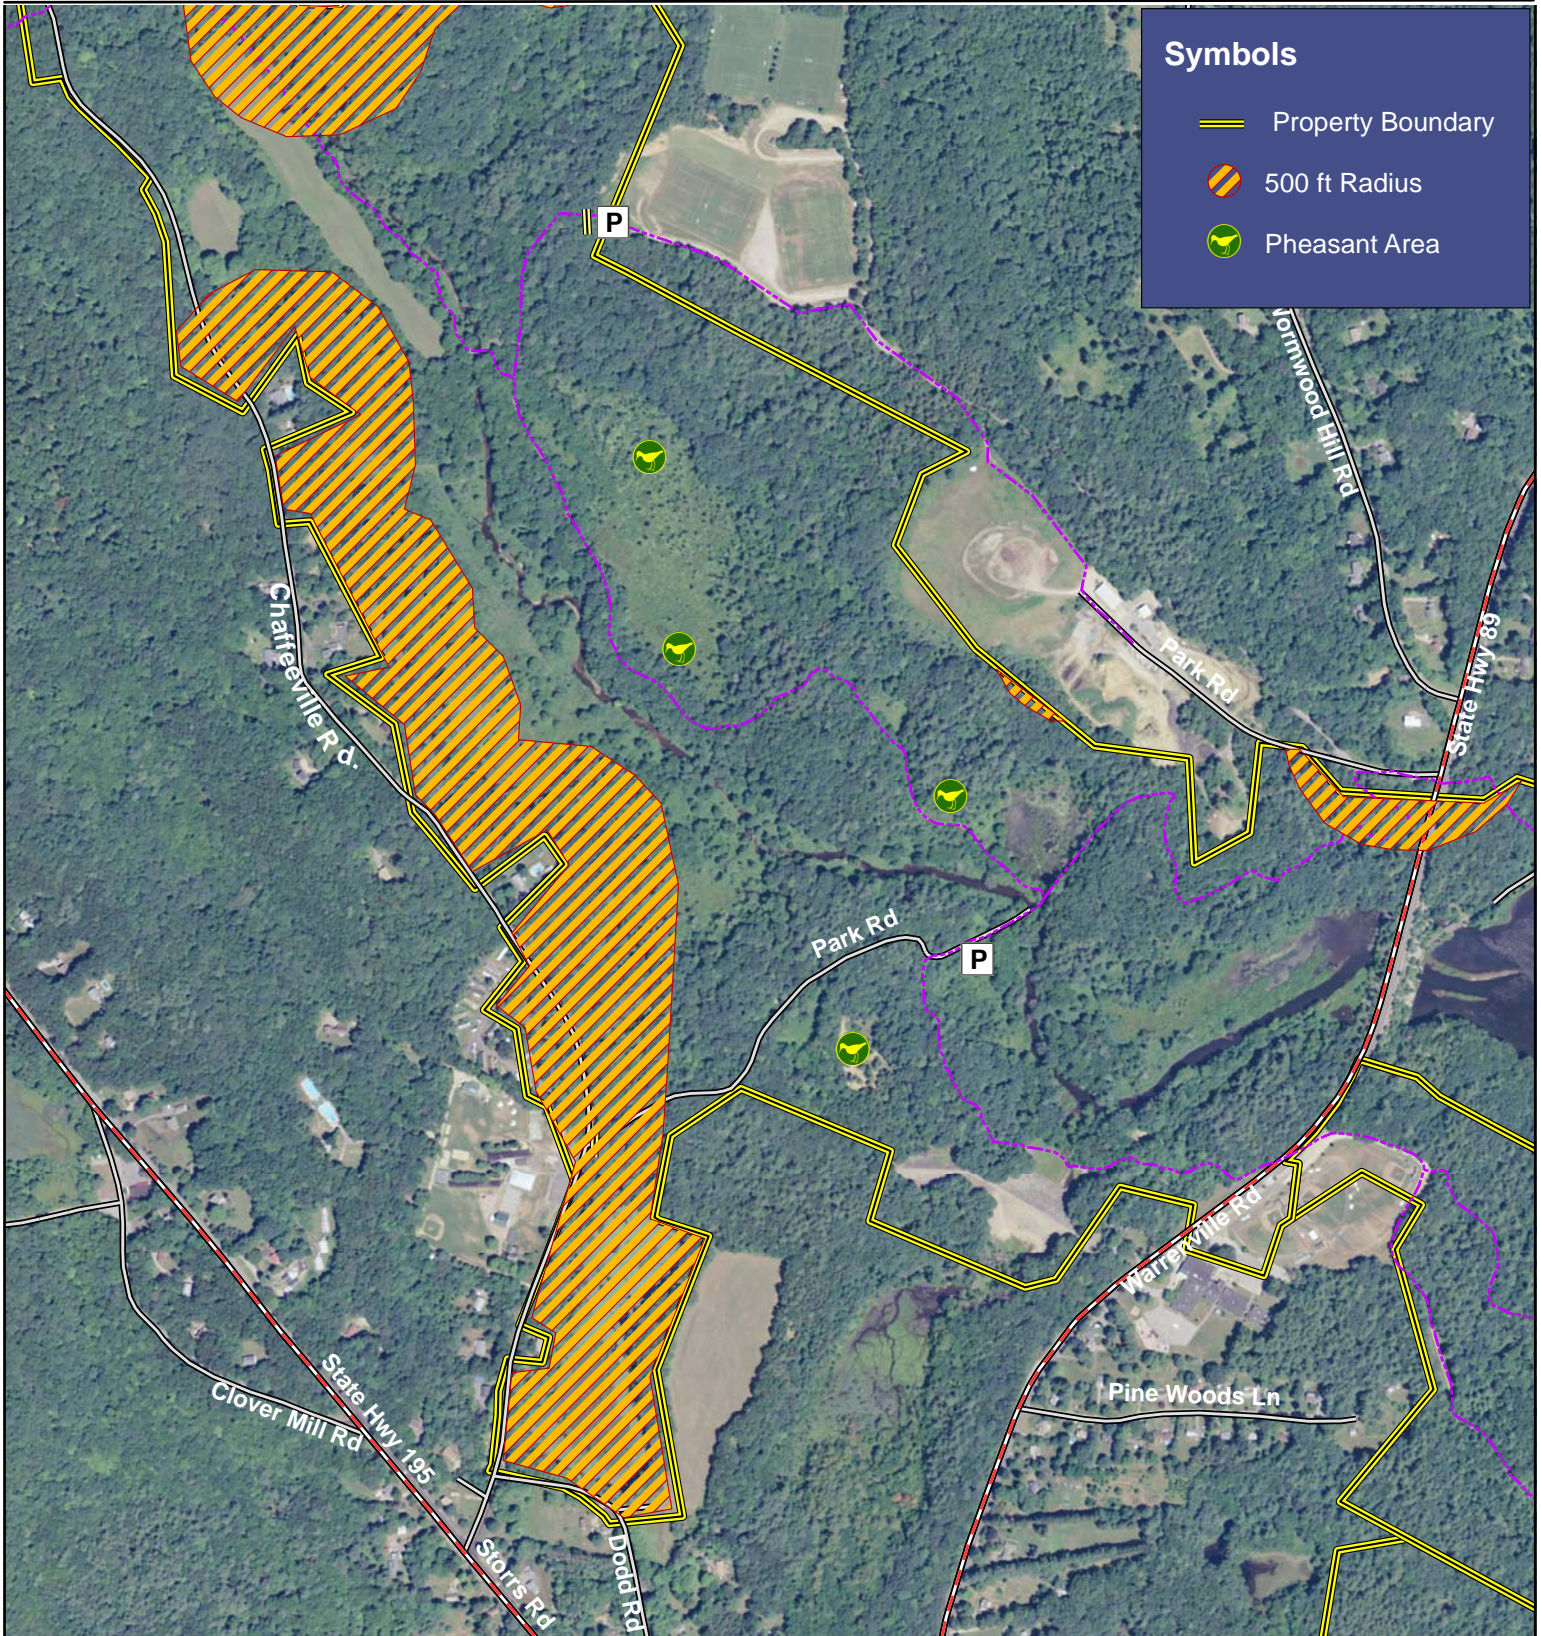

Mansfield Hollow Pheasant Hunting Area

Map Date: 9/11/2014; Ortho 2012 NAIP