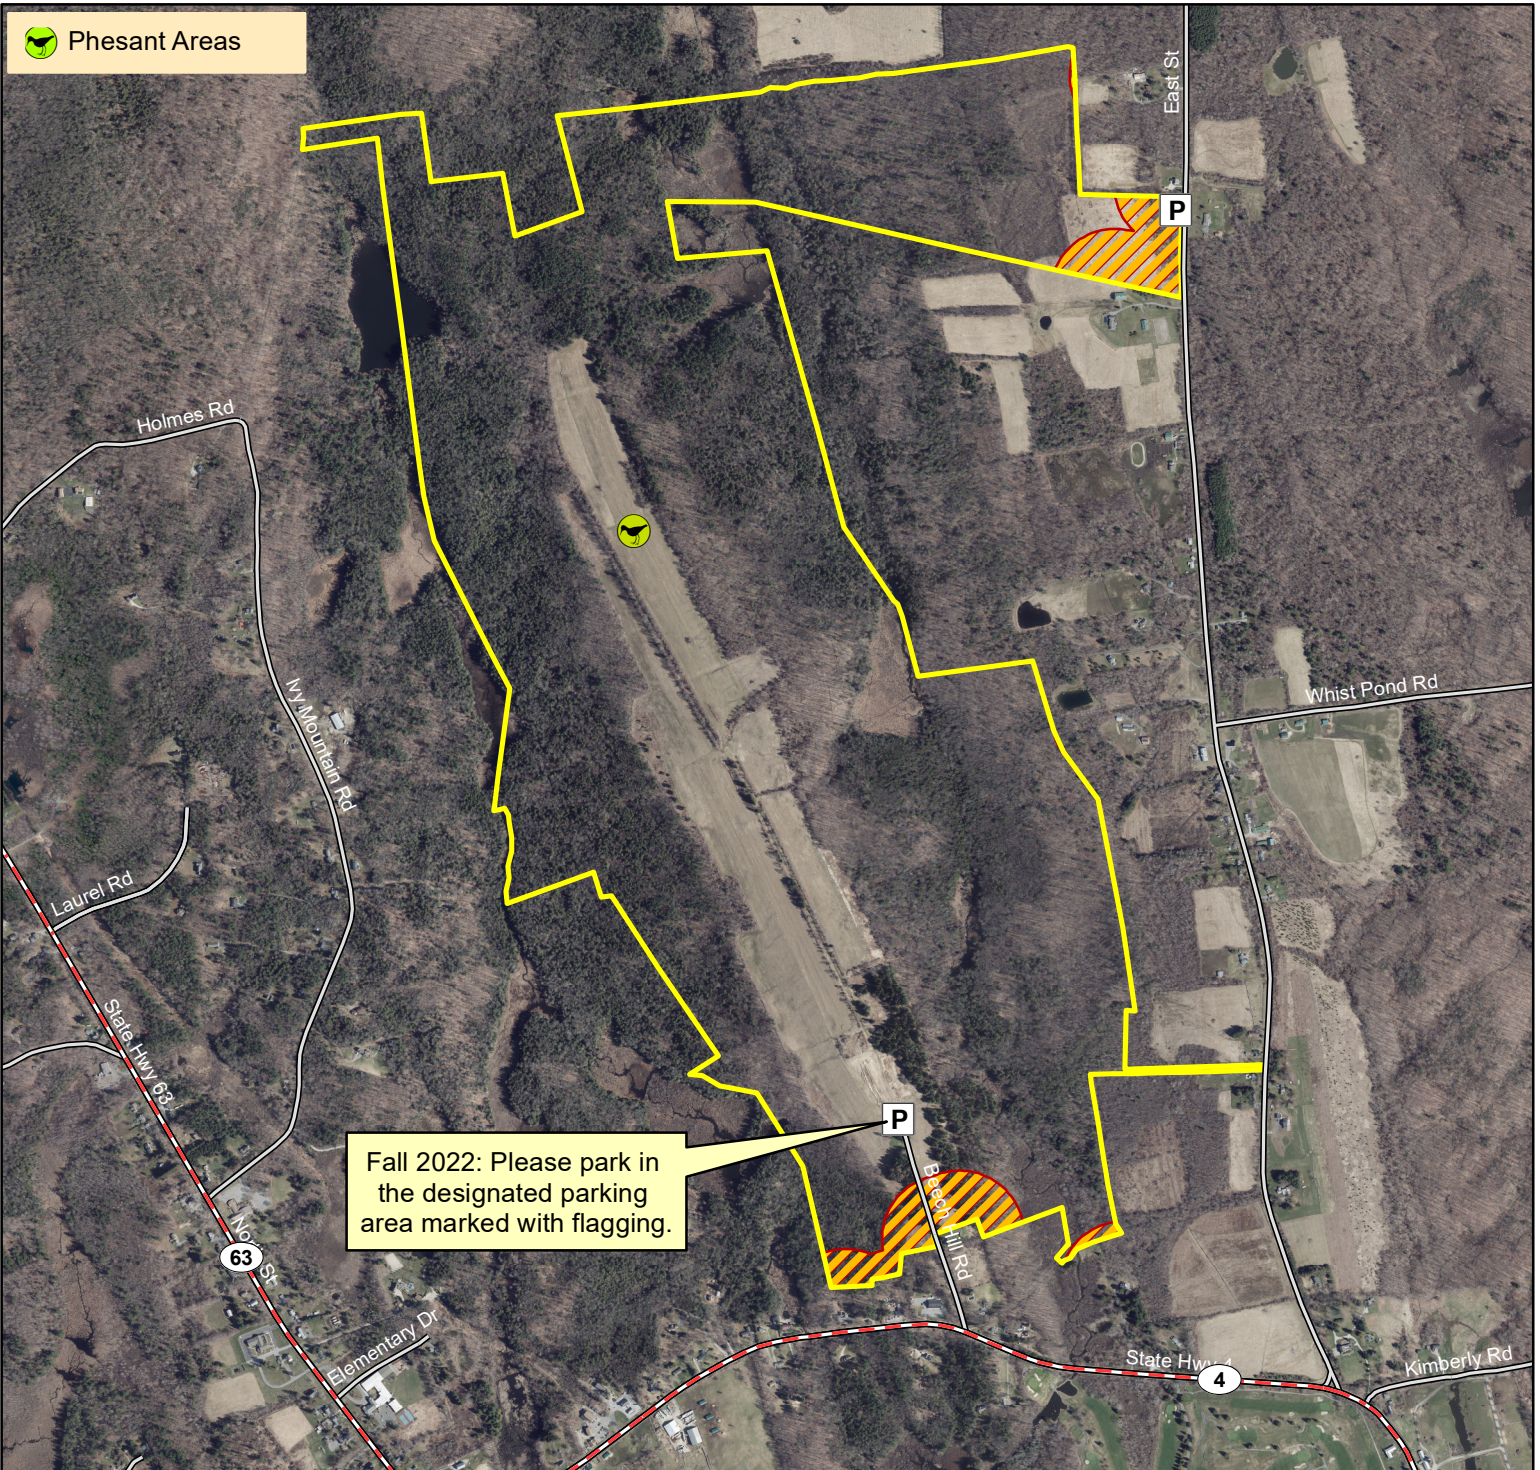

# Goshen WMA

**Location:** Goshen

**Description:** 746 acres of a total 1,584 acres. Grasslands, old fields, mixed hardwoods, conifers and wetlands.

**Access:** Parking areas on East Street North or Beech Hill Road

**Note:** This map depicts an approximation of property boundaries. Please obey all postings.

**Symbol:** Approximate Boundary 500ft Firearms Restriction Zones Parking Area

Map Date: September 2022; Ortho 2019

1,300 650 0 1,300 Feet