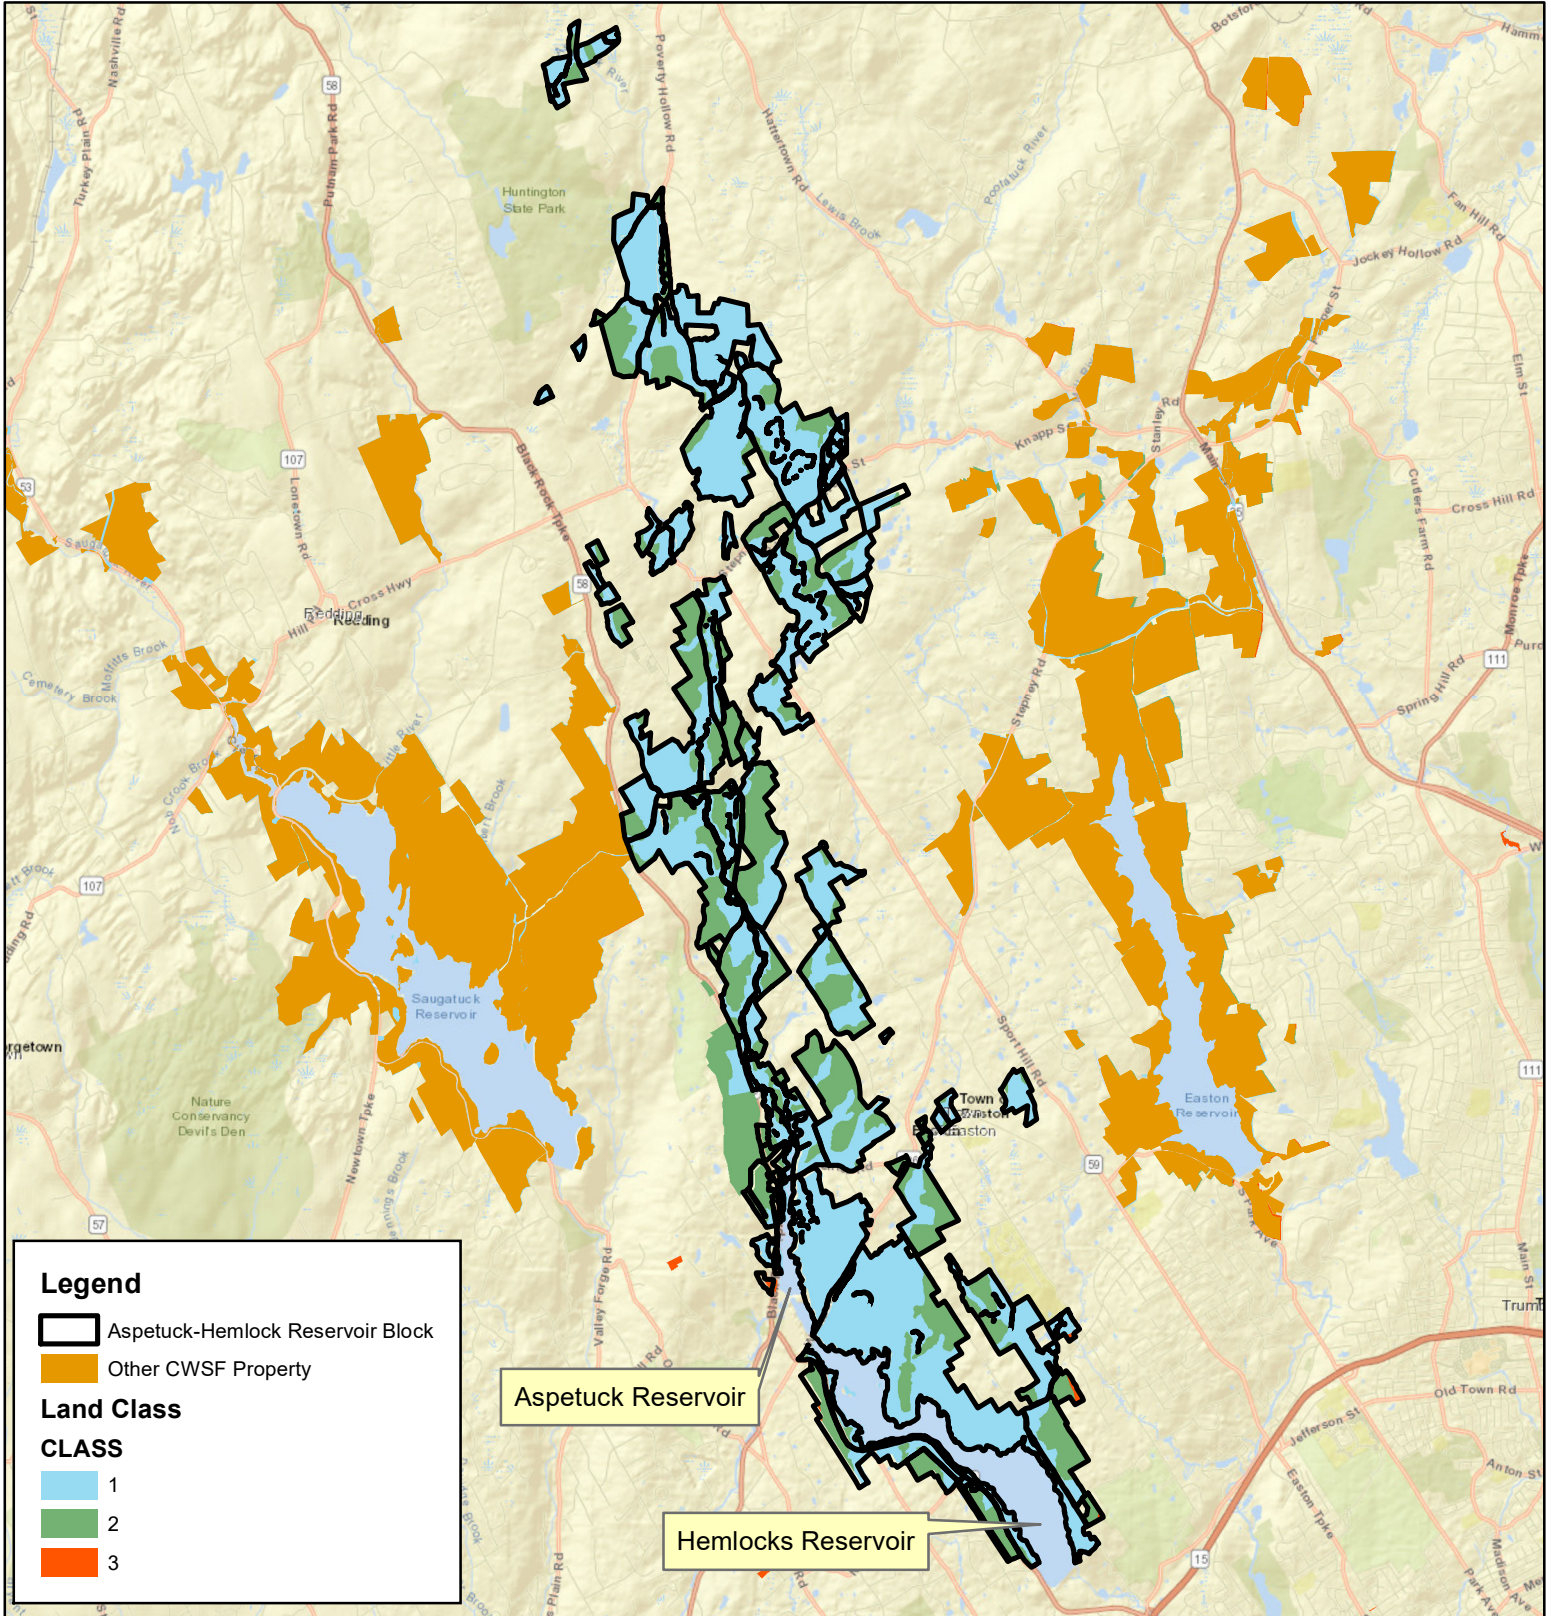

# Aspetuck-Hemlock Reservoir Block Centennial Watershed State Forest

## Location Map

Newtown, Easton, Monroe, and Fairfield, CT  
4,785 Acres

Prepared by: R. Turnbull  
2024

**Legend**

- Aspetuck-Hemlock Reservoir Block
- Other CWSF Property

**Land Class**

**CLASS**

- 1
- 2
- 3

Aspetuck Reservoir

Hemlocks Reservoir