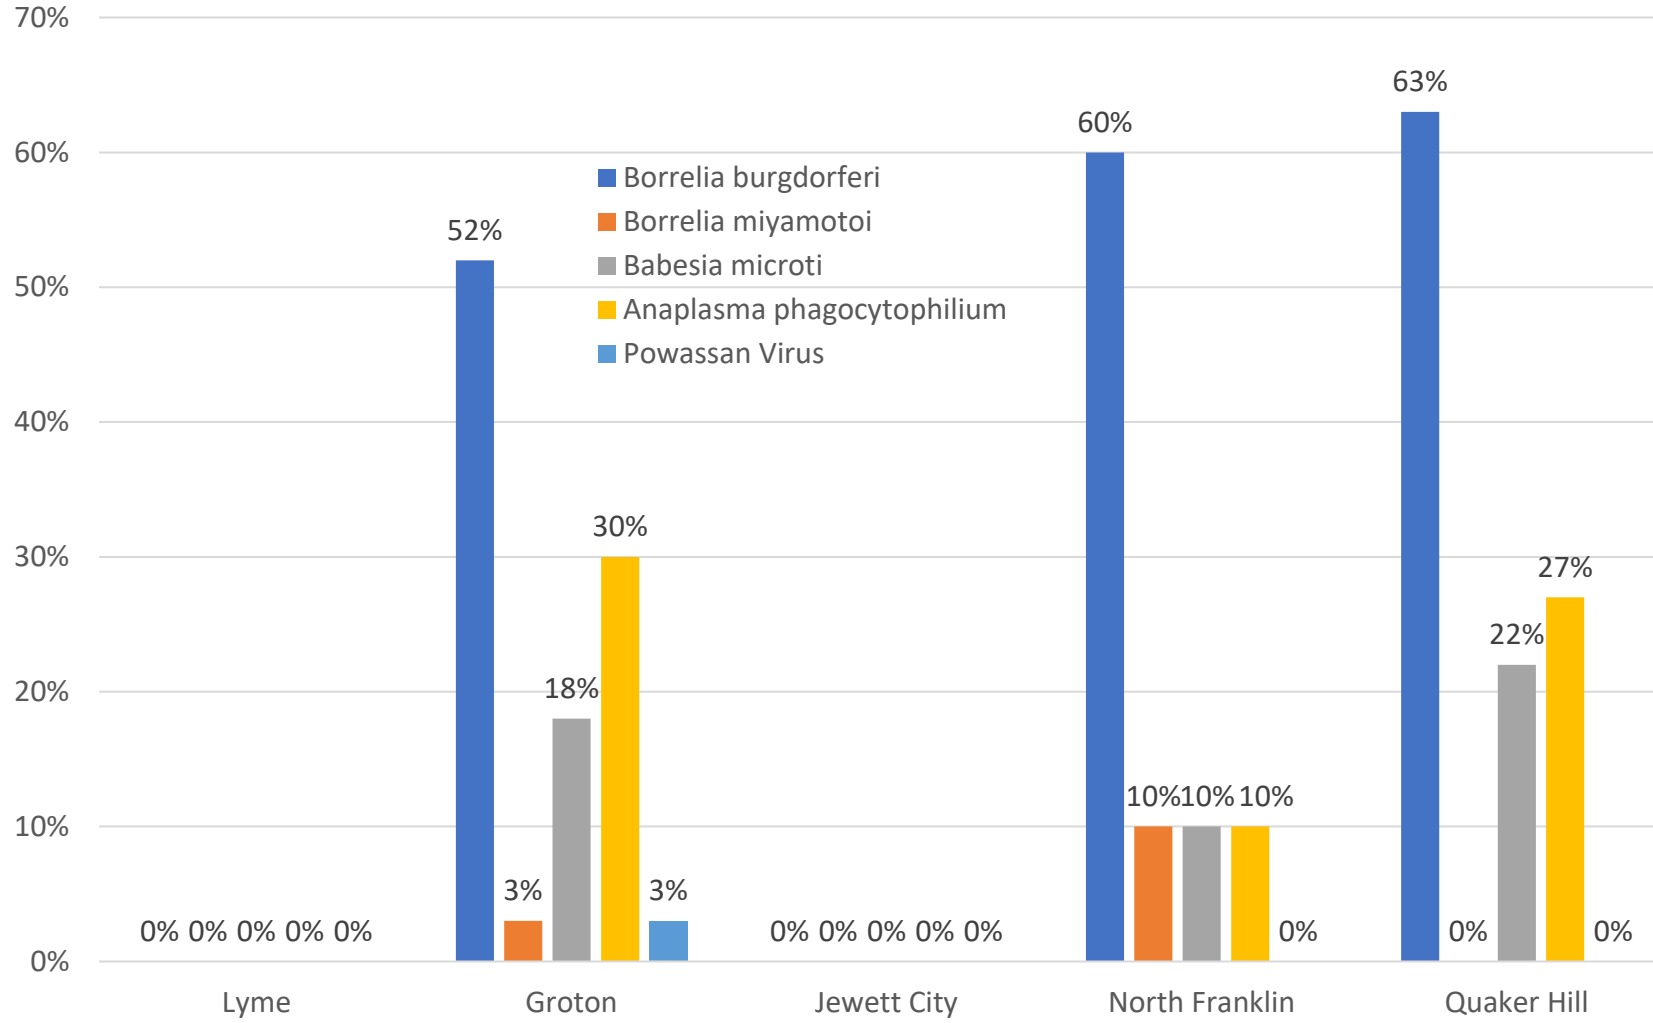

# 2022 Adult Female *Ixodes scapularis* Infection Rates

New London County Sampling Sites

# 2022 Nymphal *Ixodes scapularis* Infection Rates