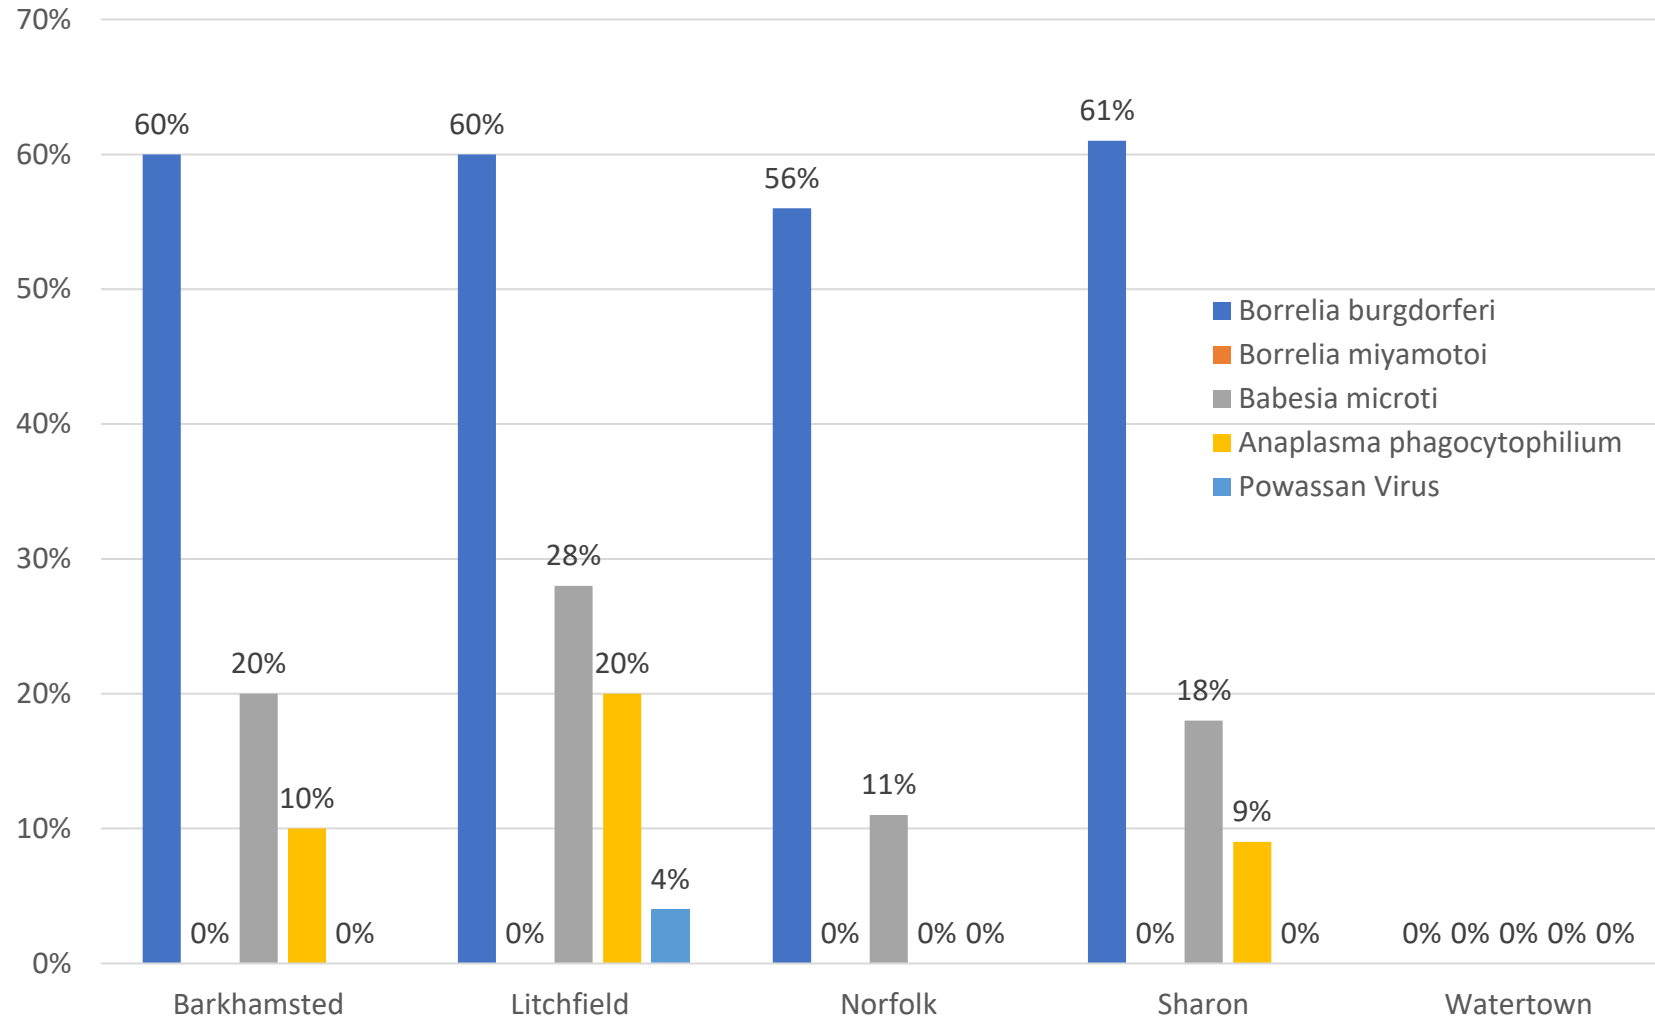

2022 Adult Female *Ixodes scapularis* Infection Rates

Litchfield County Sampling Sites

2022 Nymphal *Ixodes scapularis* Infection Rates

Litchfield County Sampling Sites