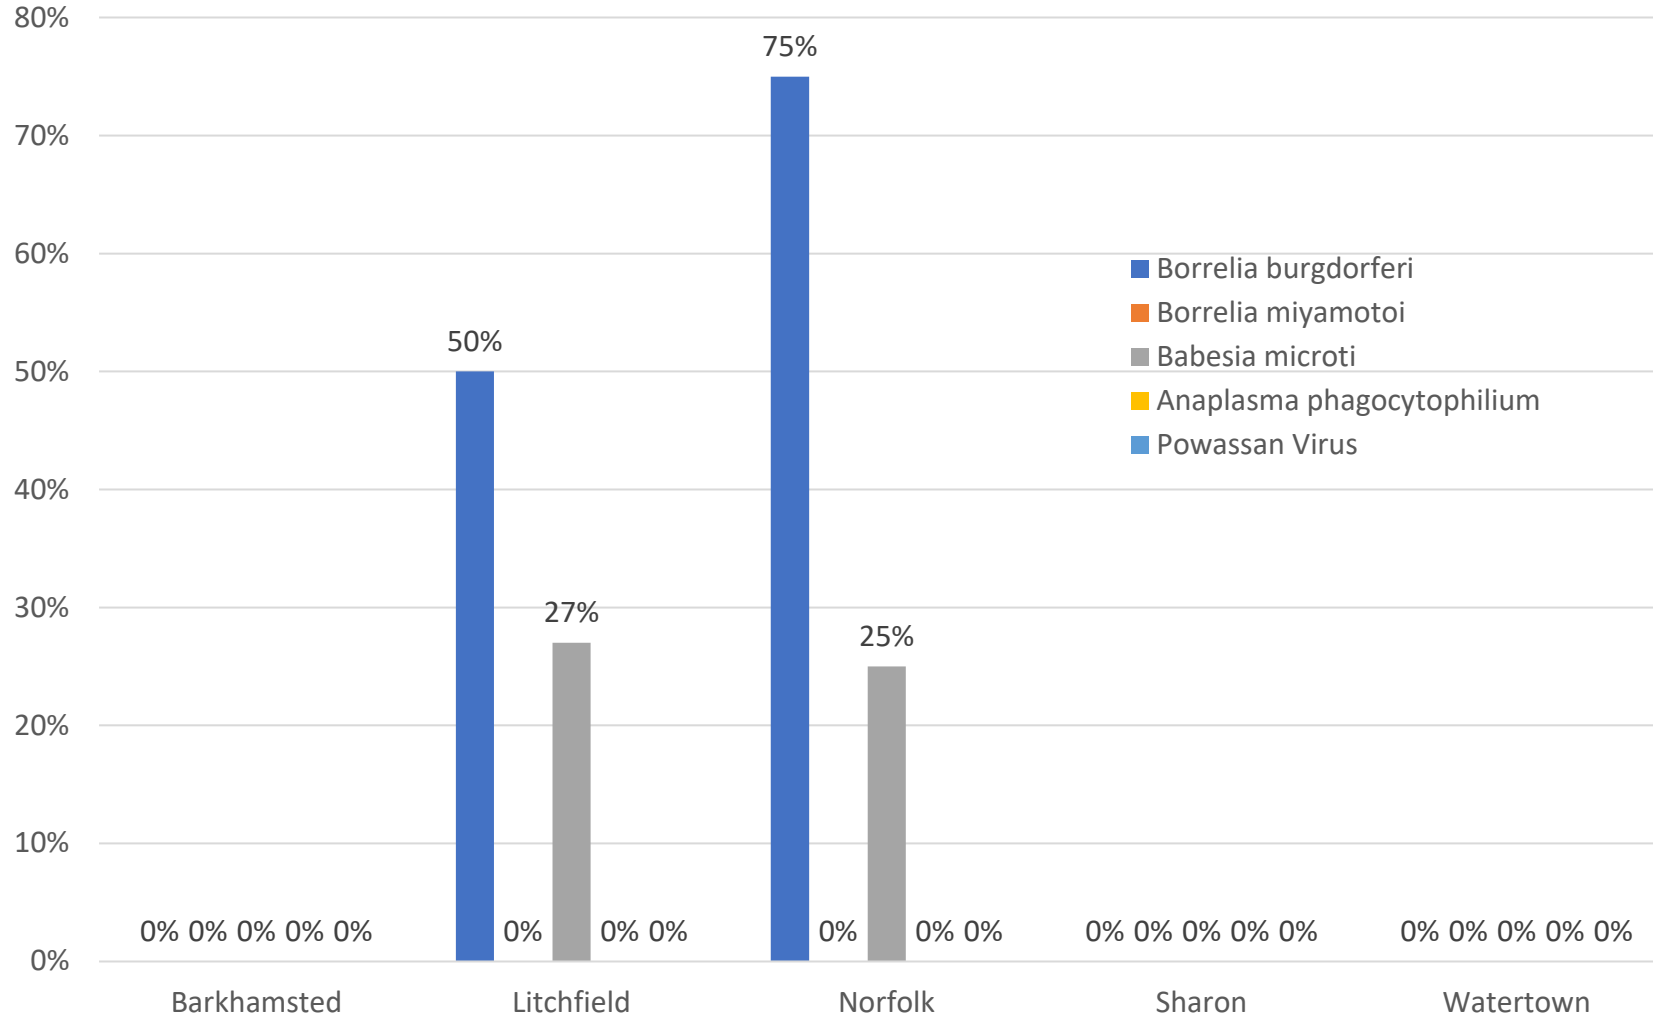

2022 Adult Female *Ixodes scapularis* Infection Rates

Litchfield County Sampling Sites

2022 Nymphal *Ixodes scapularis* Infection Rates

Litchfield County Sampling Sites