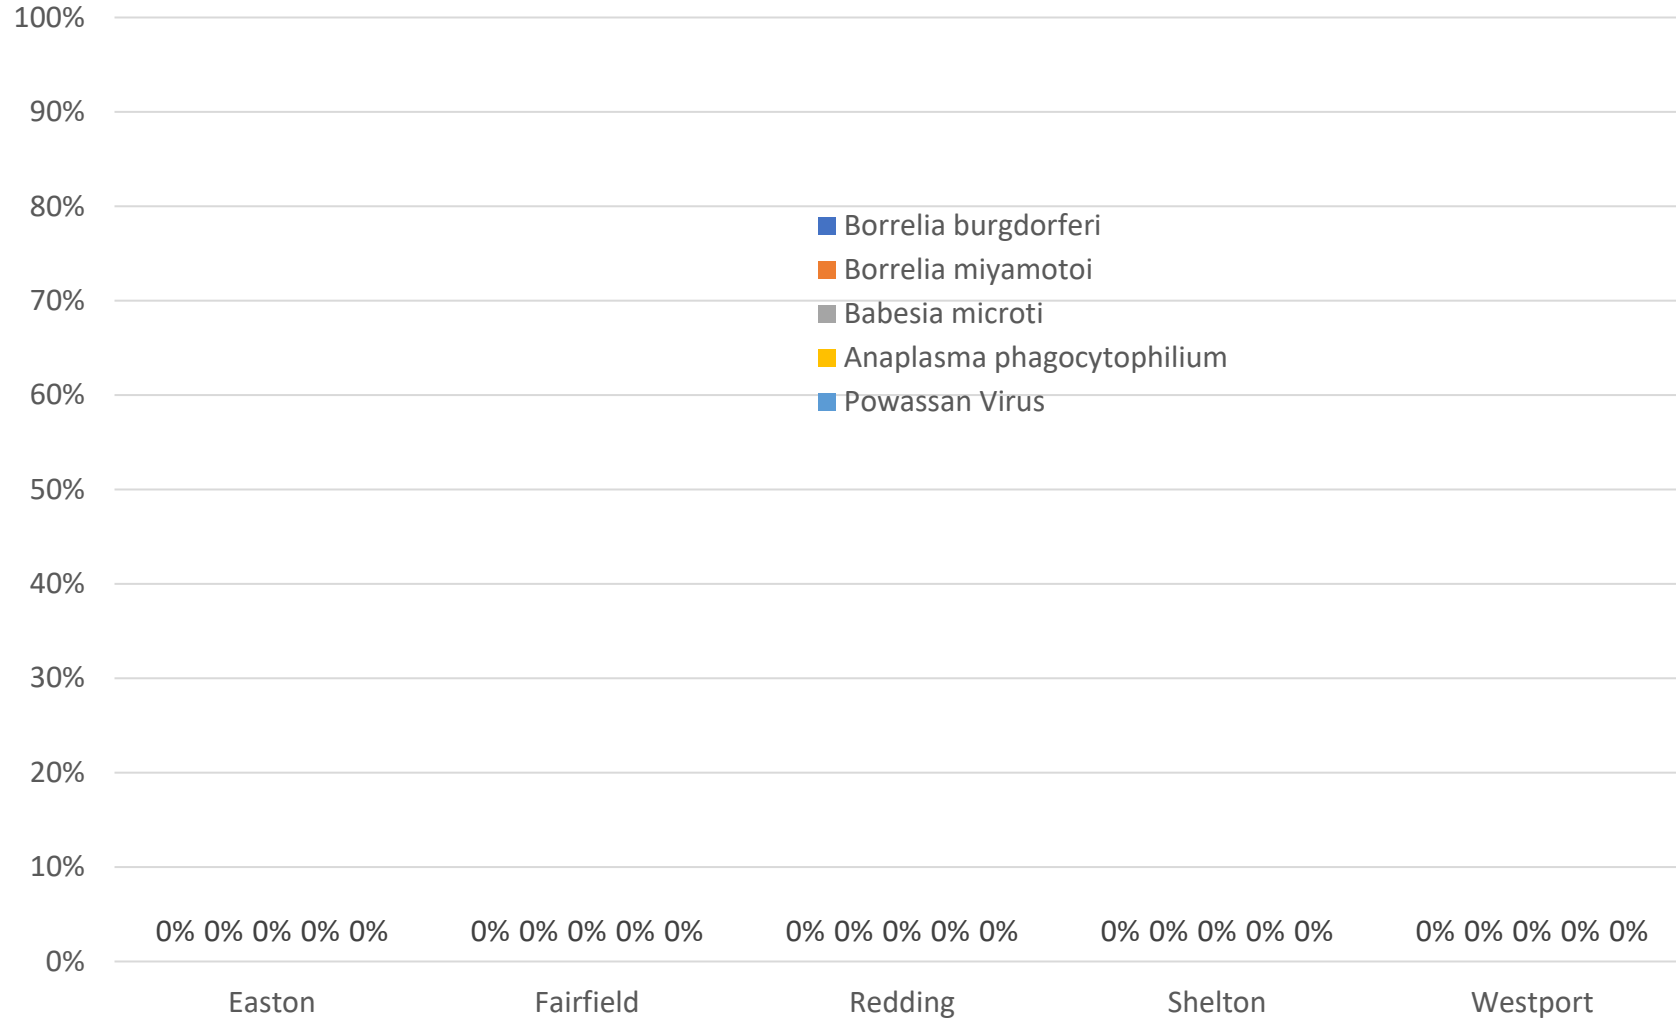

2022 Adult Female *Ixodes scapularis* Infection Rates

Fairfield County Sampling Sites

2022 Nymphal *Ixodes scapularis* Infection Rates

Fairfield County Sampling Sites