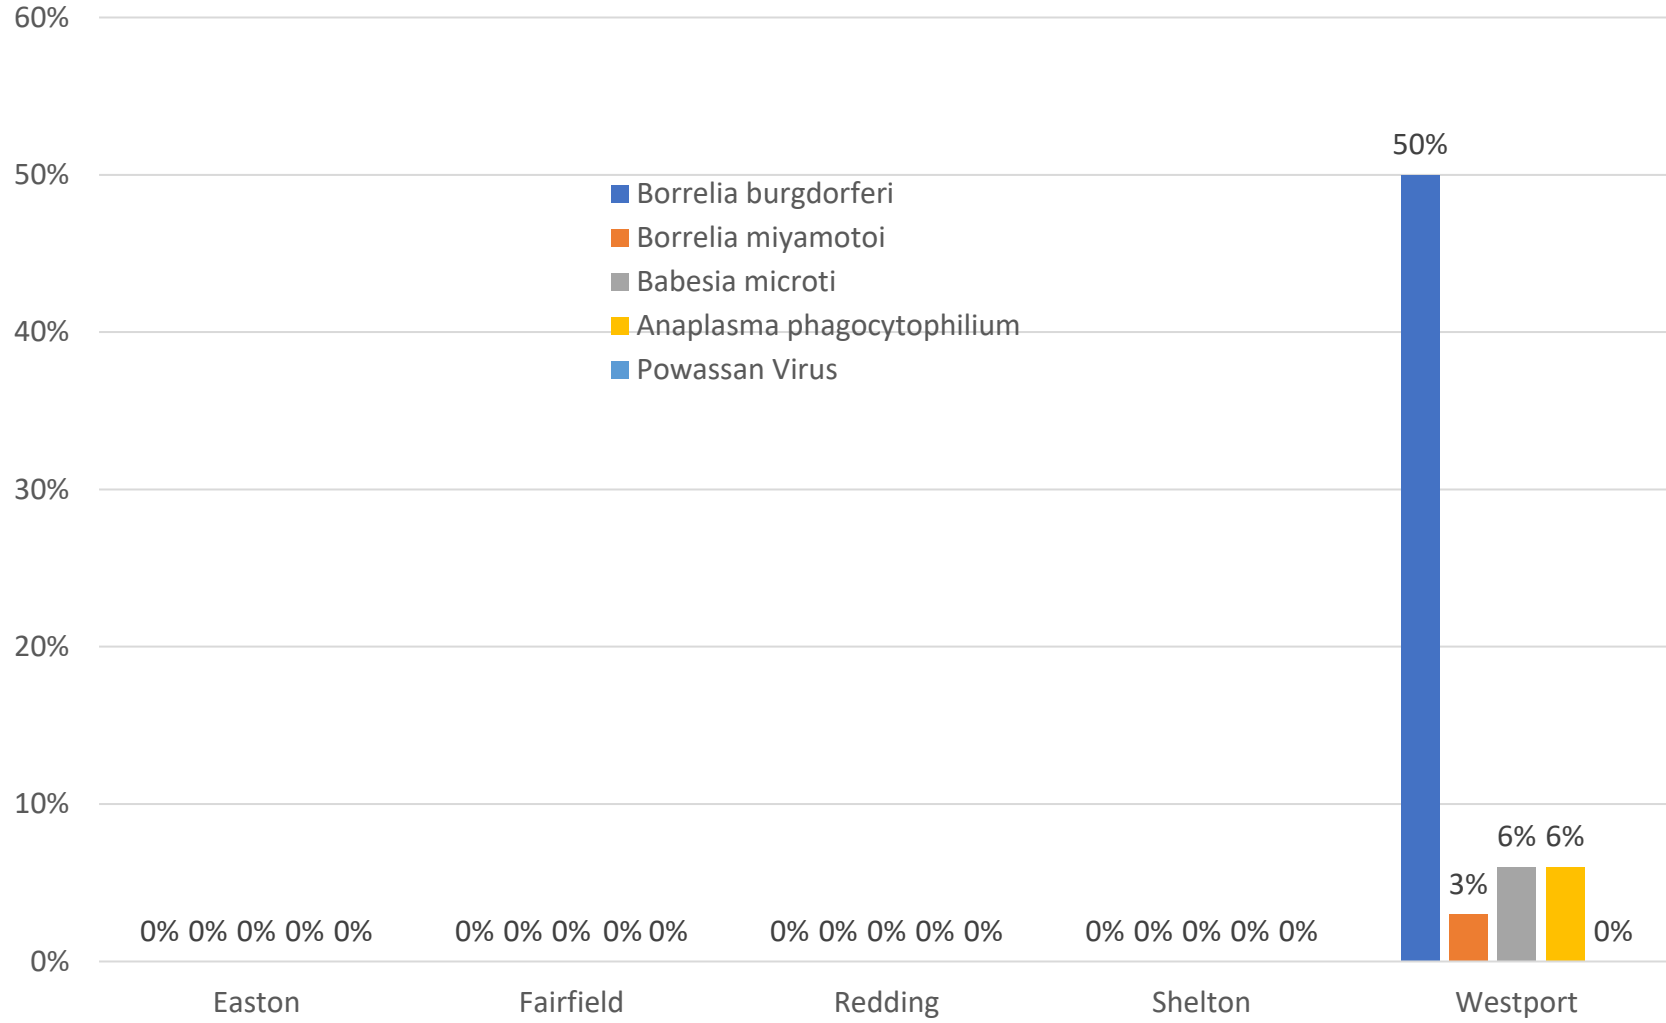

2022 Adult Female *Ixodes scapularis* Infection Rates

Fairfield County Sampling Sites

2022 Nymphal *Ixodes scapularis* Infection Rates

Fairfield County Sampling Sites