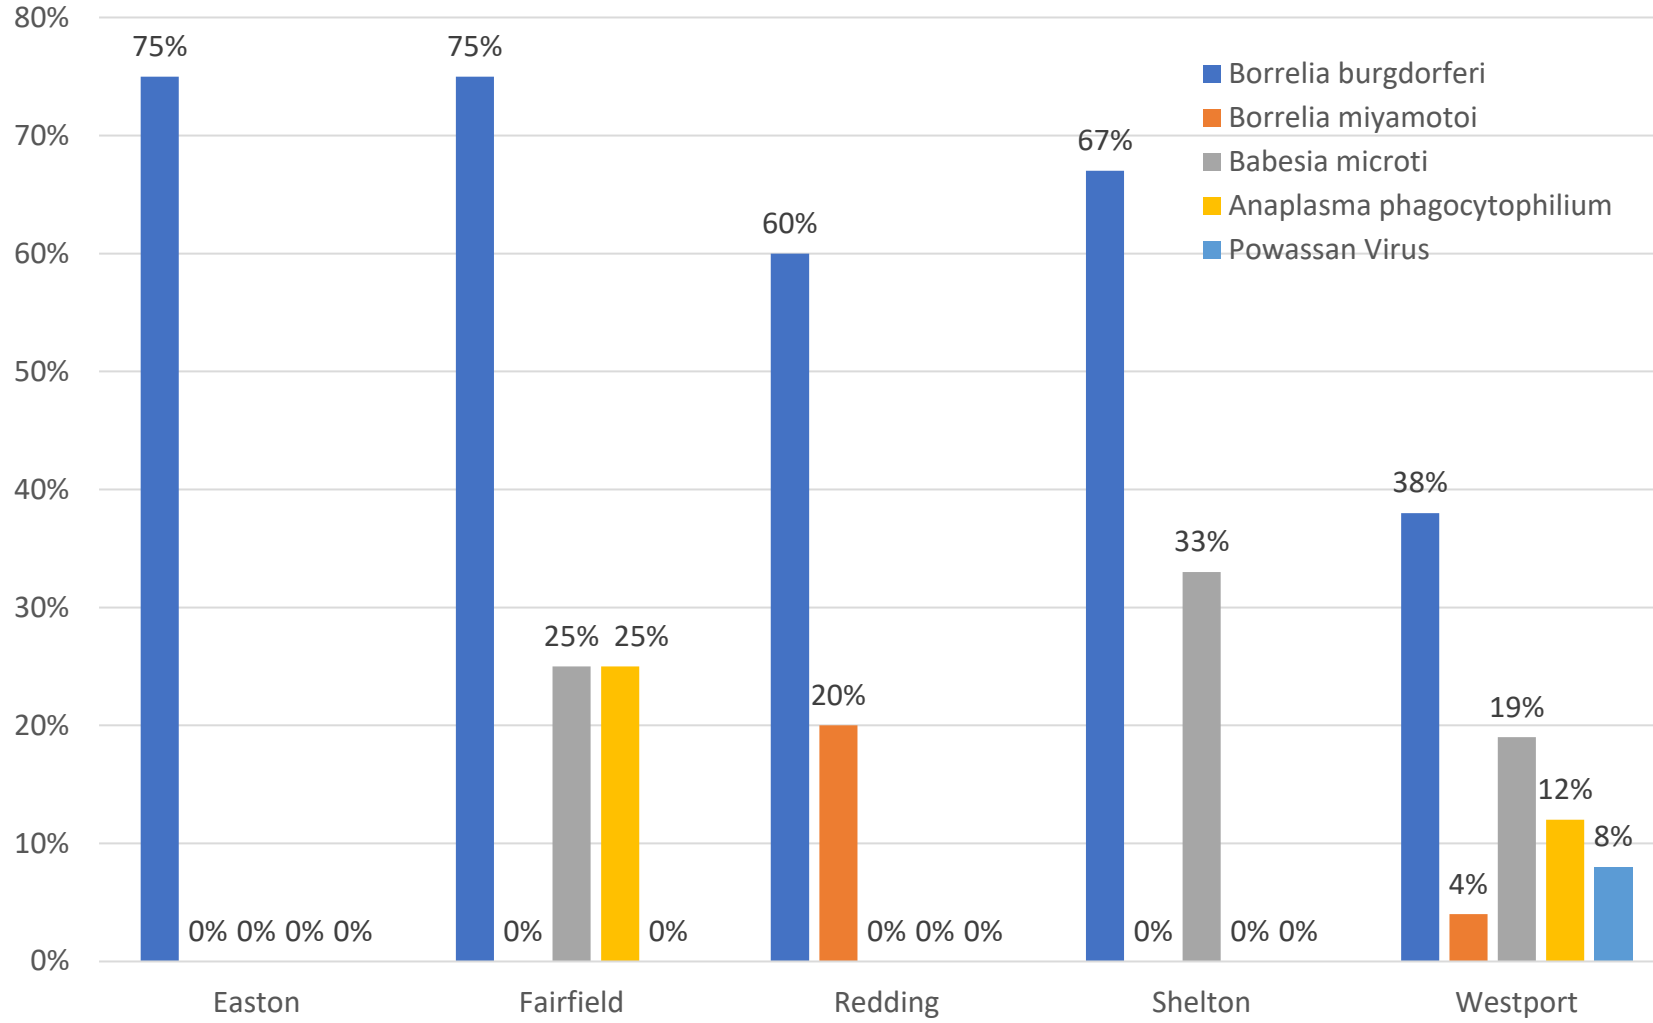

2021 Adult female *Ixodes scapularis* Infection Rates

Fairfield County Sampling Sites

2021 Nymphal *Ixodes scapularis* Infection Rates

Fairfield County Sampling Sites