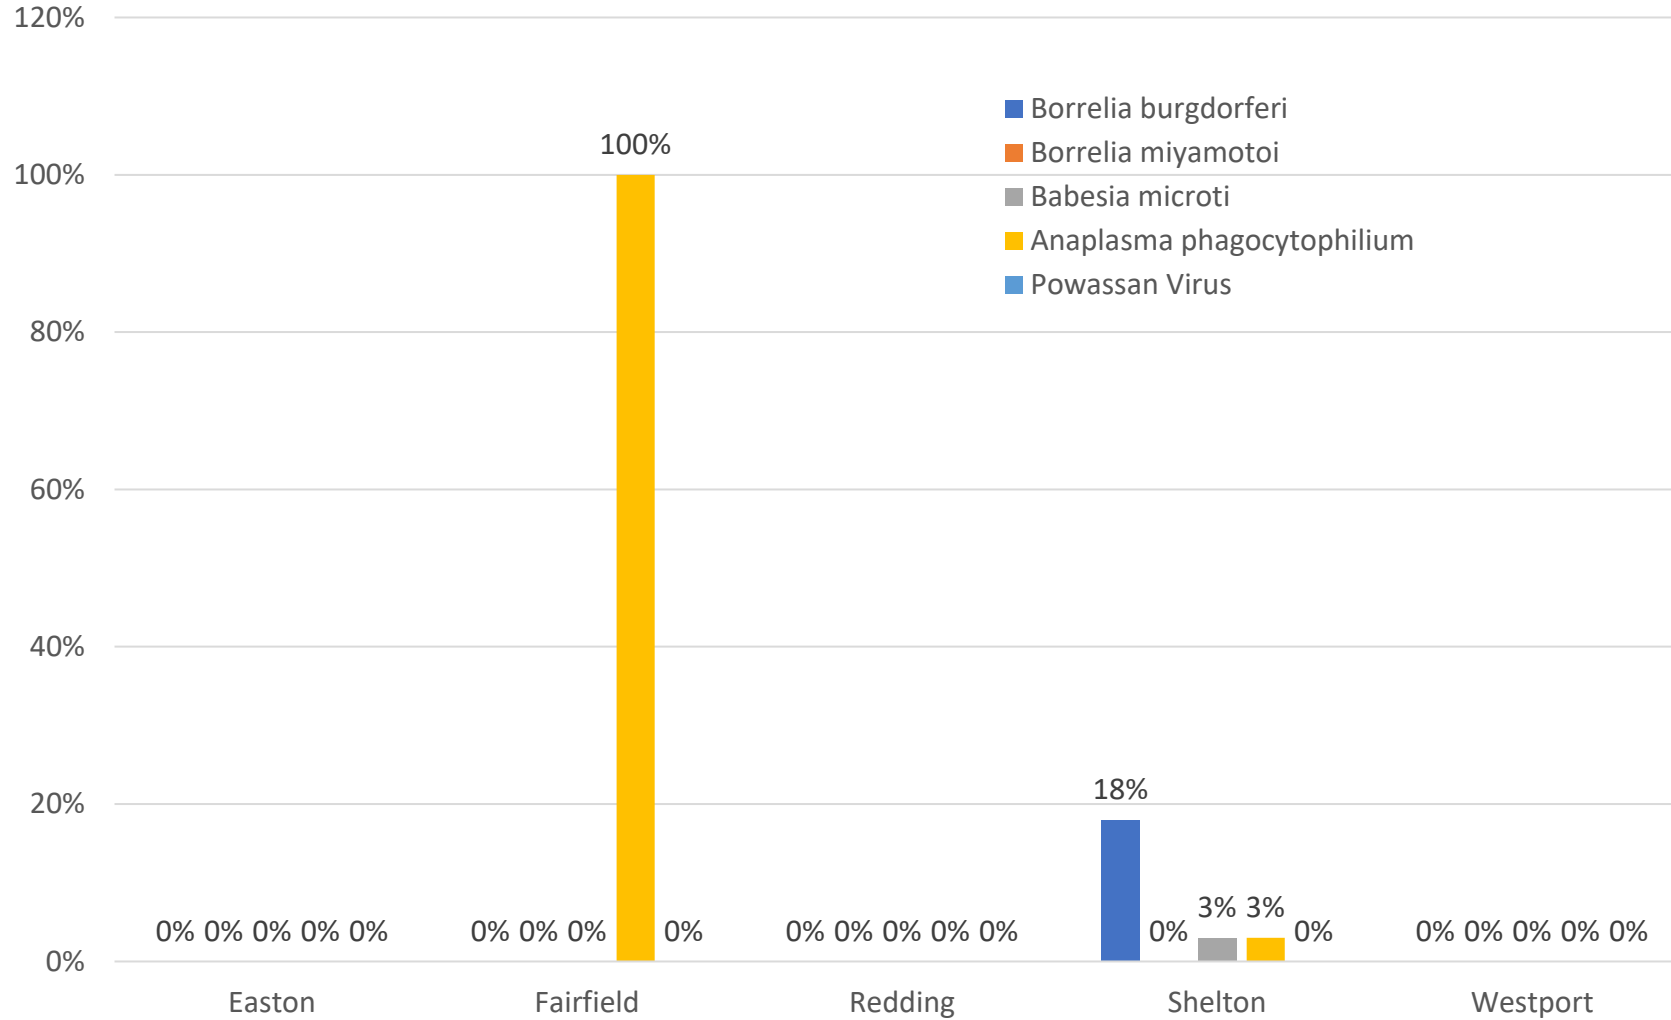

2021 Adult female *Ixodes scapularis* Infection Rates

Fairfield County Sampling Sites

2021 Nymphal *Ixodes scapularis* Infection Rates

Fairfield County Sampling Sites