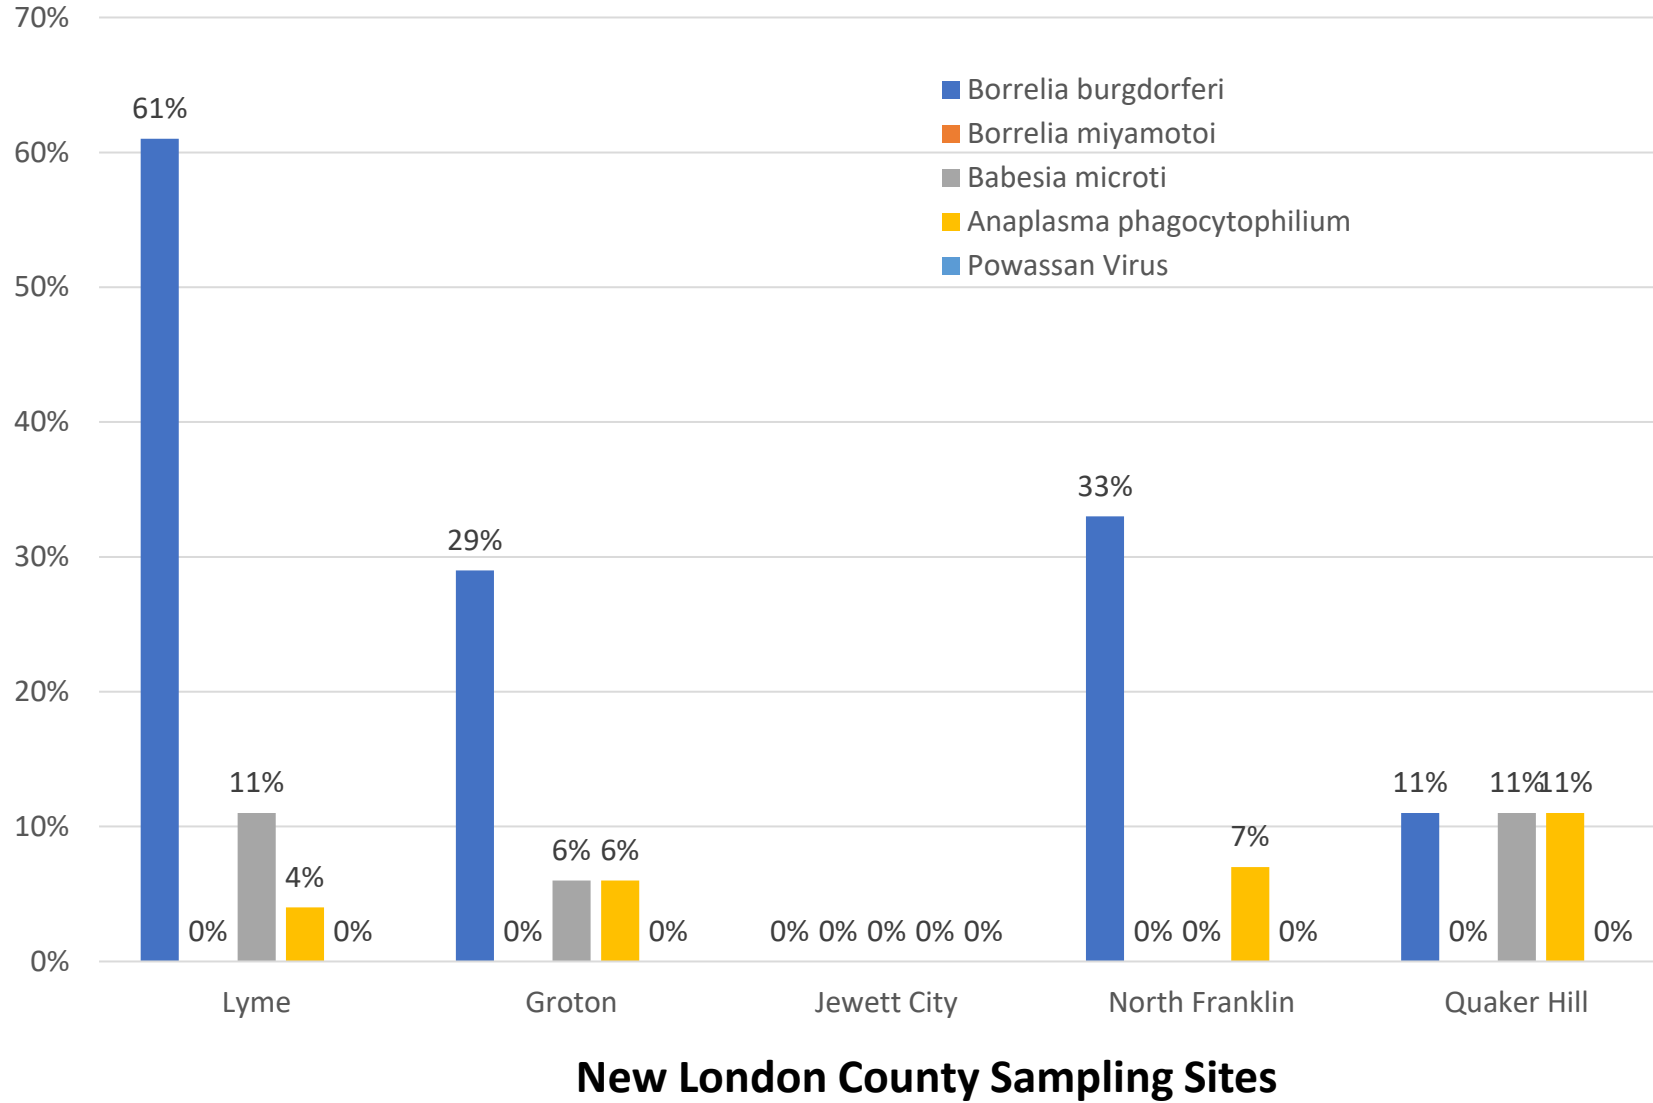

2020 Adult female *Ixodes scapularis* Infection Rates

2020 Nymphal *Ixodes scapularis* Infection Rates