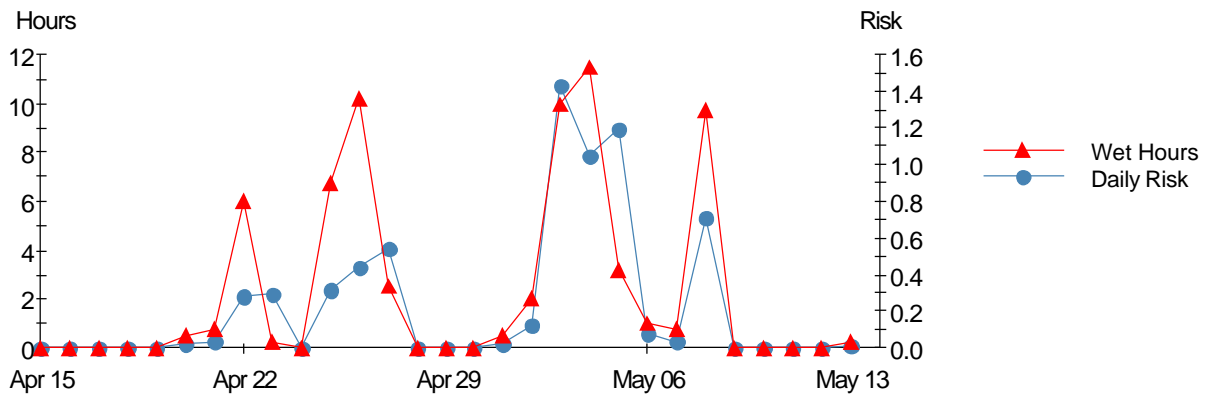

DISEASE-RISK ASSESSMENT 15-April to 12-May 2010 for Griswold CT

Gris2010 - Downy Mildew - Grape

Gris2010 - Black Rot - Grape

Gris2010 - Phomopsis Cane+Leaf Spot - Grape

Gris2010 - Powdery Mildew - Grape