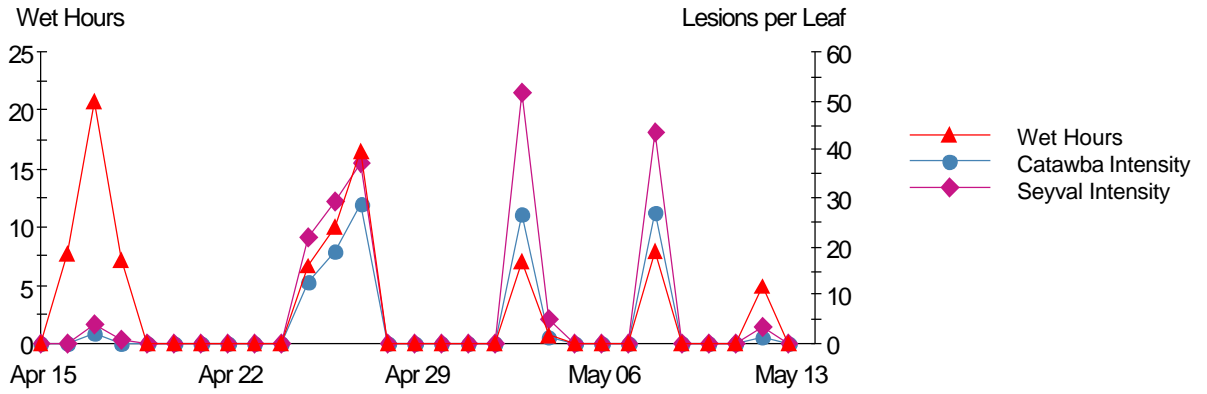

DISEASE-RISK ASSESSMENT 15-April to 12-May 2010 for Griswold CT

Gris2010 - Downy Mildew - Grape

Gris2010 - Black Rot - Grape

Gris2010 - Phomopsis Cane+Leaf Spot - Grape

Gris2010 - Powdery Mildew - Grape