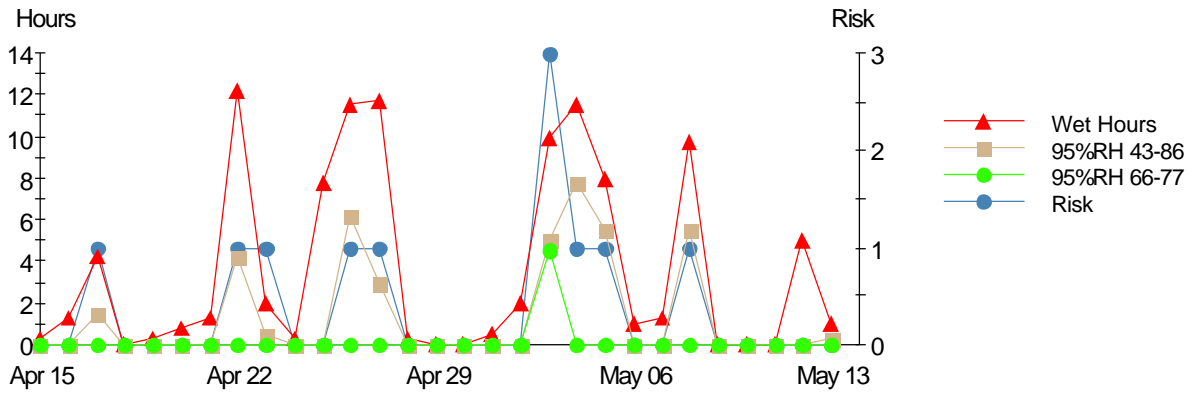

DISEASE-RISK ASSESSMENT 15-April to 12-May 2010 for Griswold CT

Gris2010 - Downy Mildew - Grape

Gris2010 - Black Rot - Grape

Gris2010 - Phomopsis Cane+Leaf Spot - Grape

Gris2010 - Powdery Mildew - Grape